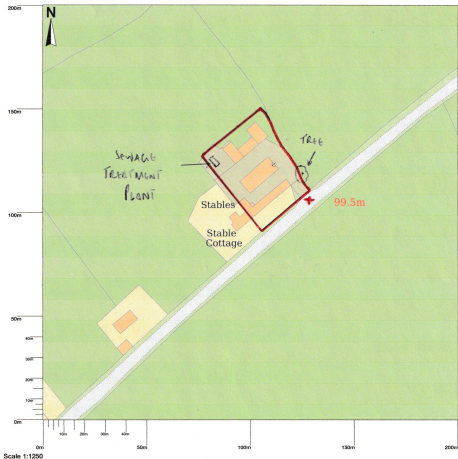

Flat, Ludlow Hunt Stable, Caynham, Ludlow, SY8 4JZ

Map area bounded by: 353762,272651 353962,272851. Produced on 26 February 2022 from the OS National Geographic Database. Reproduction in whole or part is prohibited without the prior permission of Ordnance Survey. © Crown copyright 2022. Supplied by UKPlanningMaps.com a licensed OS partner (100054135). Unique plan reference: p4b/uk/759000/1026780