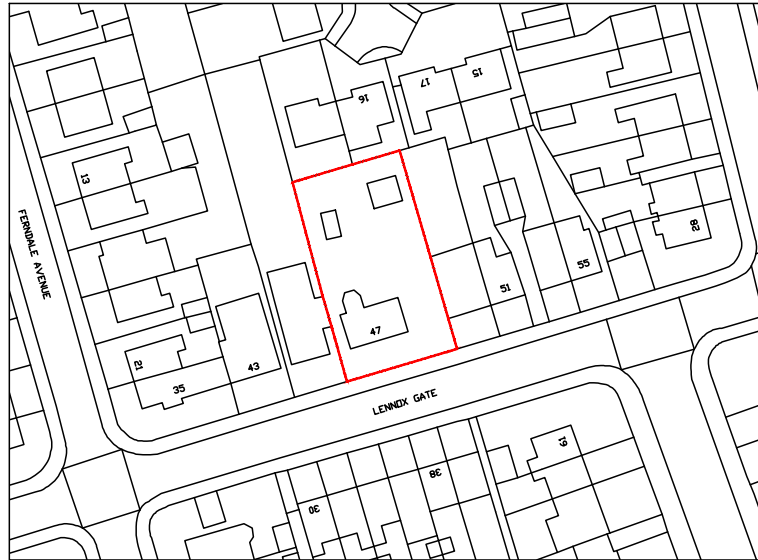

47 Lennox Gate, Blackpool, FY4 3JH

General notes:
 Do not scale the drawing.
 All dimensions to be checked on site prior to commencement of work and any discrepancy shall be immediately reported and resolved prior to work commencing. This drawing is to be read in conjunction with all relevant drawings and specifications relating to the job whether or not indicated on the drawing.
 Copyright reserved to WBD this drawing may not be used or reproduced without prior written consent.

Location Plan
 1:1250

Project	Drawing	REV.
47 Lennox Gate, Blackpool, FY4 3JH	Location Plan	*

Client	Drwg No	Job Ref	Date Complete	Paper size	Drwg Scales	Status
****	100	03121	28.02.22	A4	1:1250	Existing