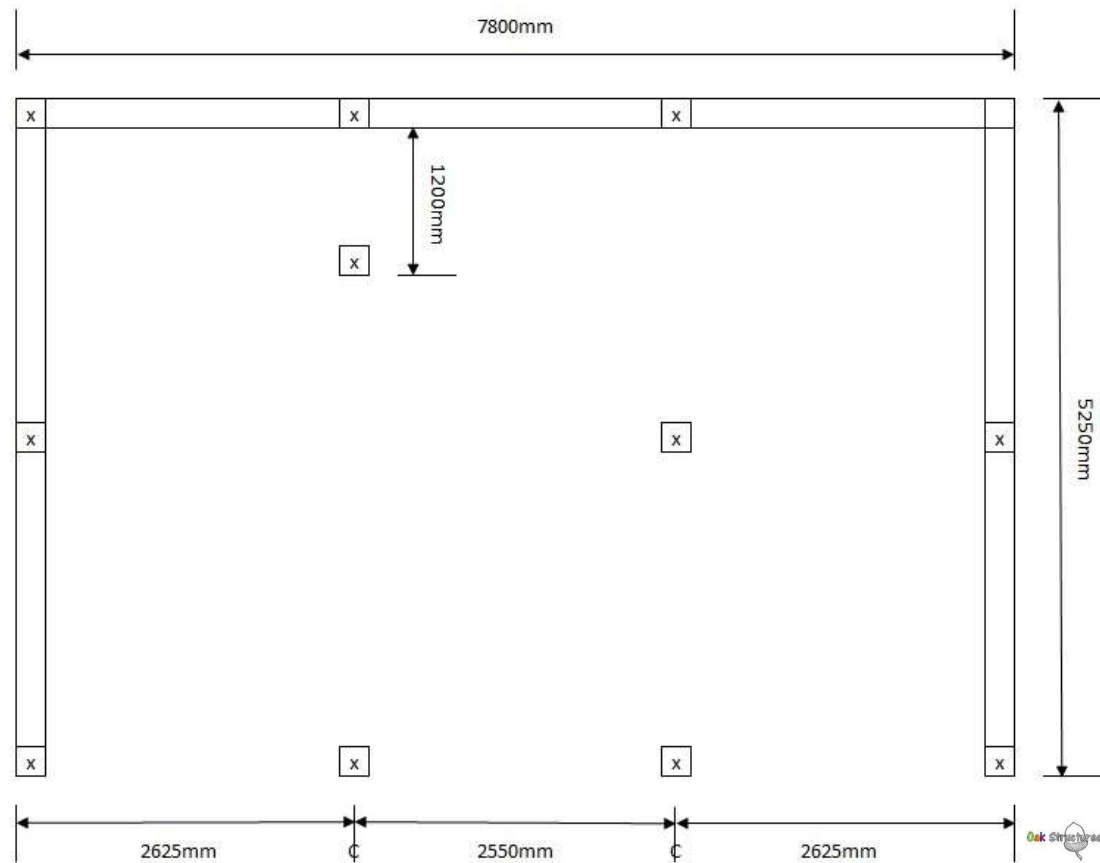

Cheshire

Three Bay Car Barn

Base Plan

- This is a standard base plan for the Cheshire.
- We can add a partition and doors to enclose part of the barn as pictures show.
- A logstore can be on either side.
- We are flexible with sizes, so if you need it bigger or smaller just let us know.

Elevation Plans

- These are the elevation plans for the Cheshire.
- We can add logstores or enclose one or more bays.
- Please feel free to amend the plan to suit your needs and send back to us.
- Colour plans available.