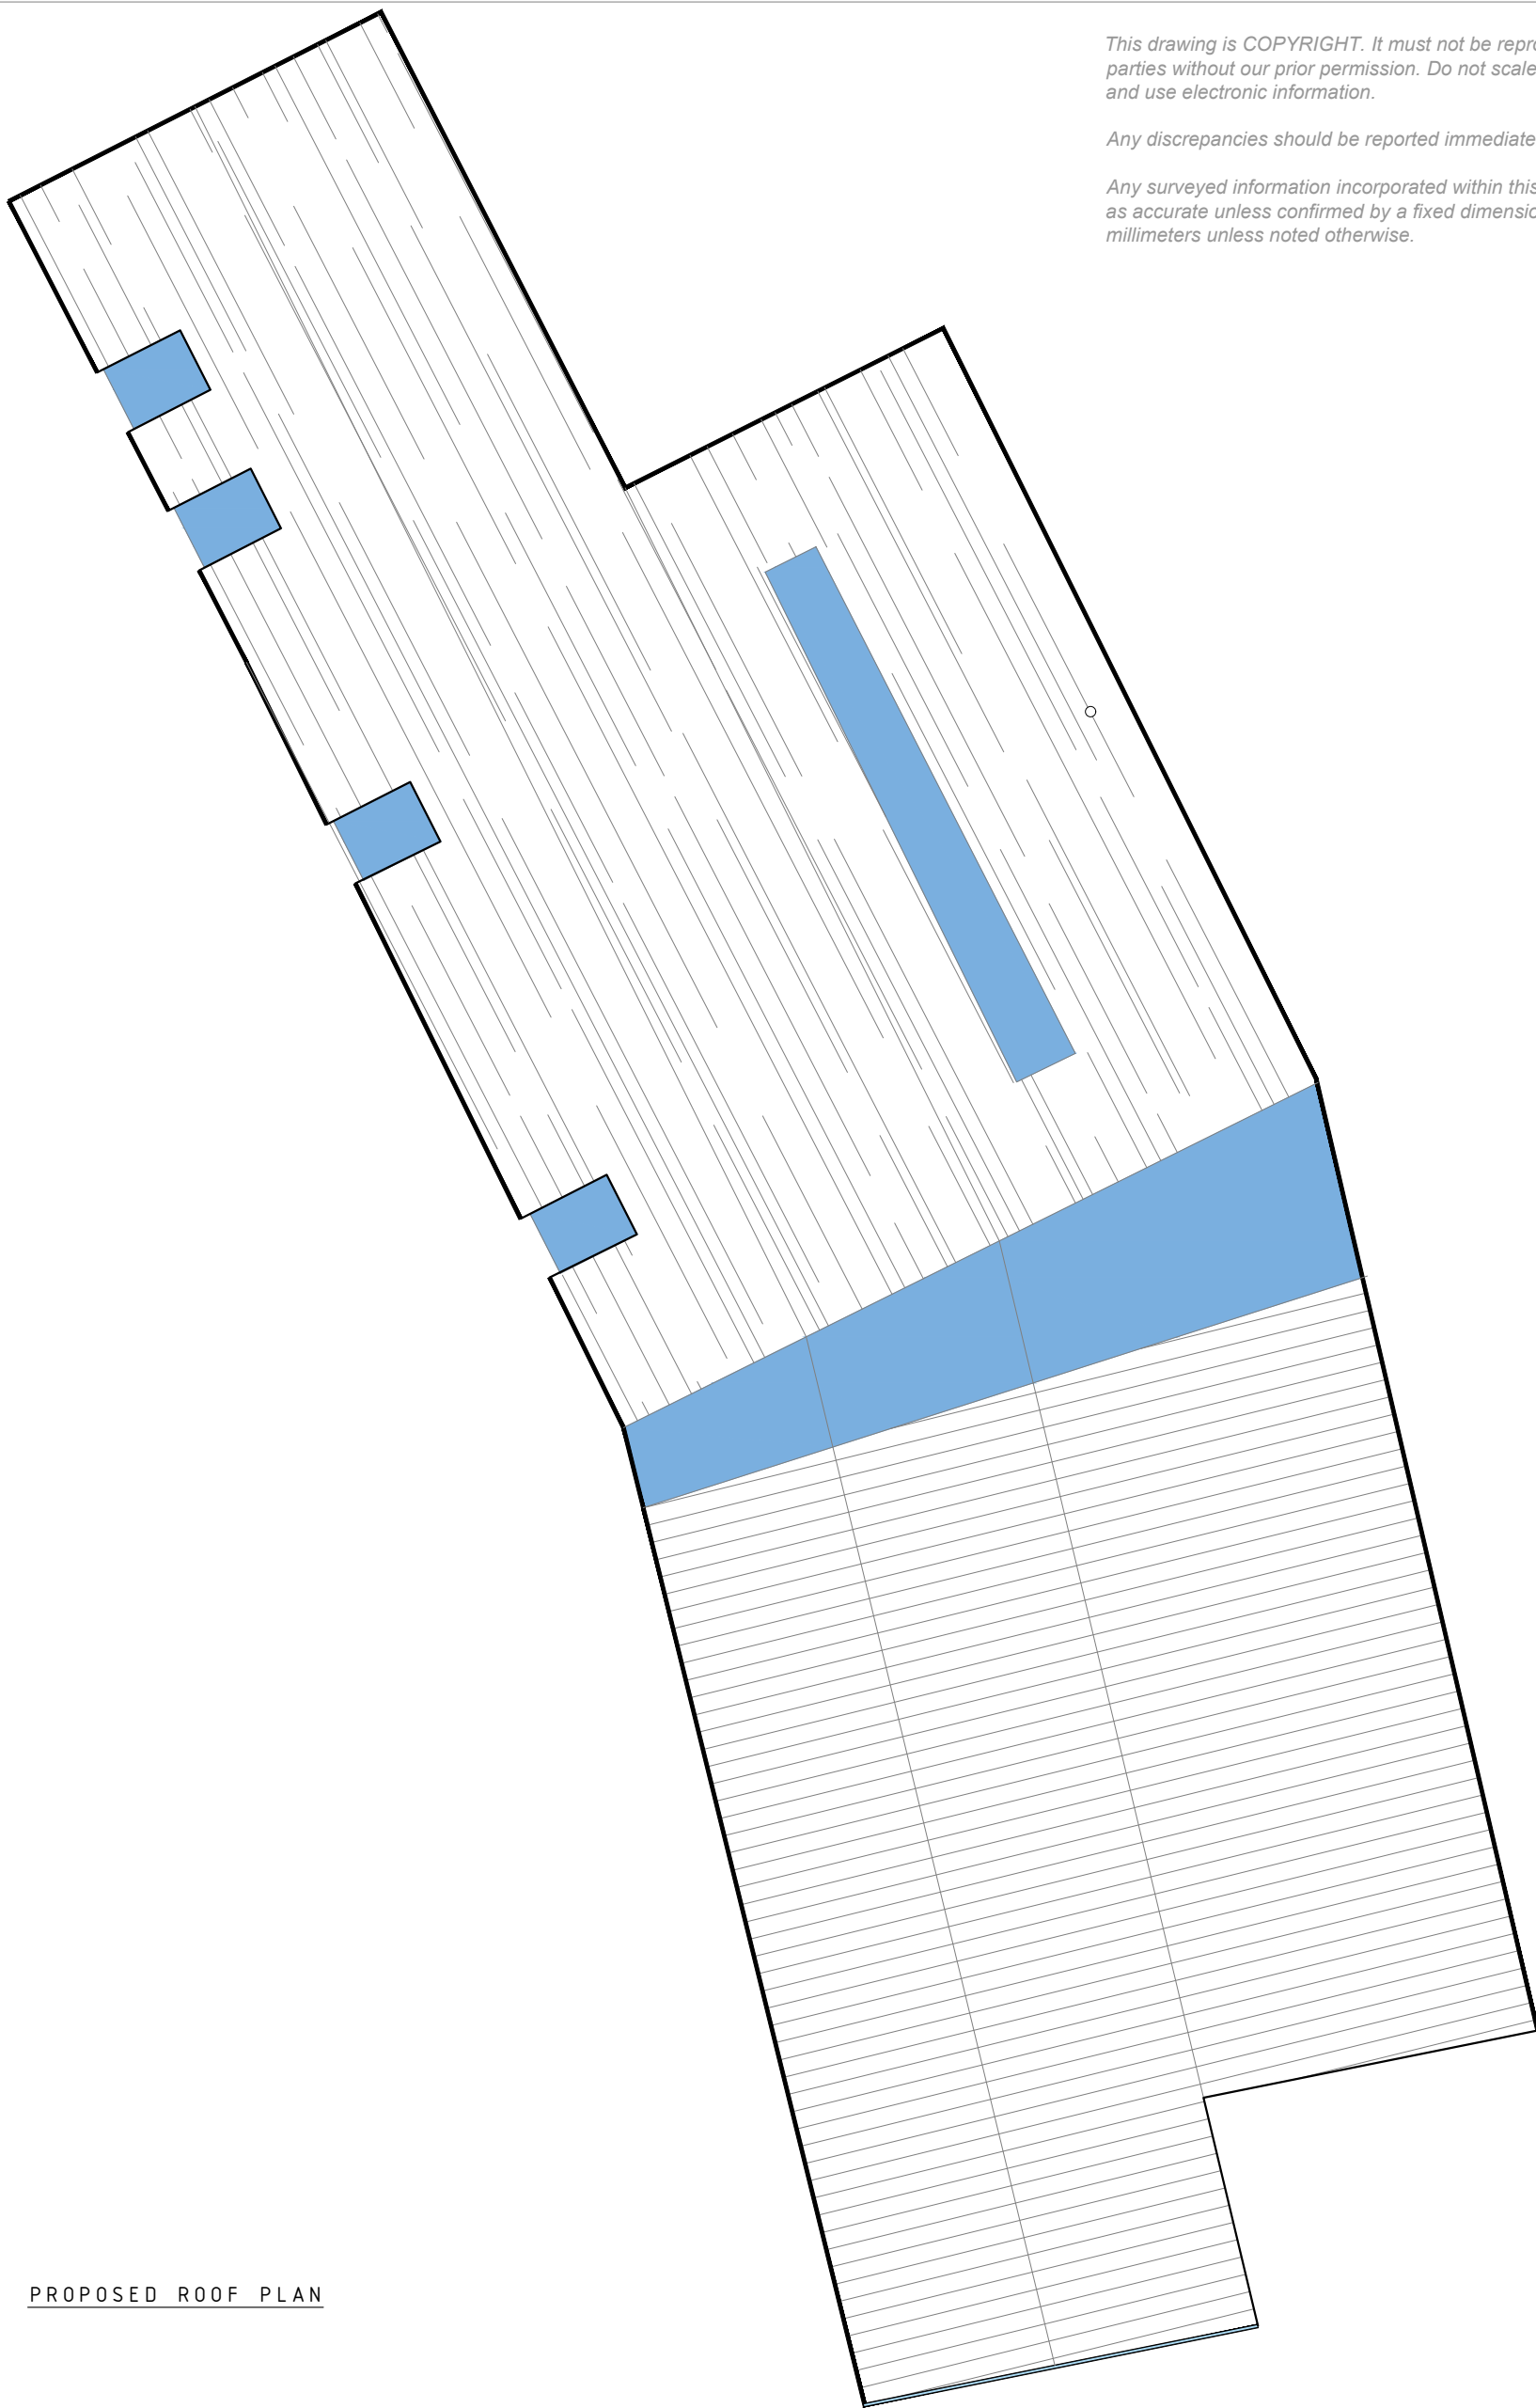

Any surveyed information incorporated within this drawing cannot be guaranteed as accurate unless confirmed by a fixed dimension. All dimensions are in millimeters unless noted otherwise.

PROPOSED ROOF PLAN

**CLIENT**

Mr Carruthers

**PROJECT**

Nant y Mechiad  
Barn

PLANNING

**DRAWING TITLE**

PROPOSED ROOF  
PLAN

**SCALE**

1/100@ A3

**DRAWING NUMBER**

21/RPP116.13.08

**REVISION**

**DATE**

AUG 2021

**SIGNATURE**

JEE