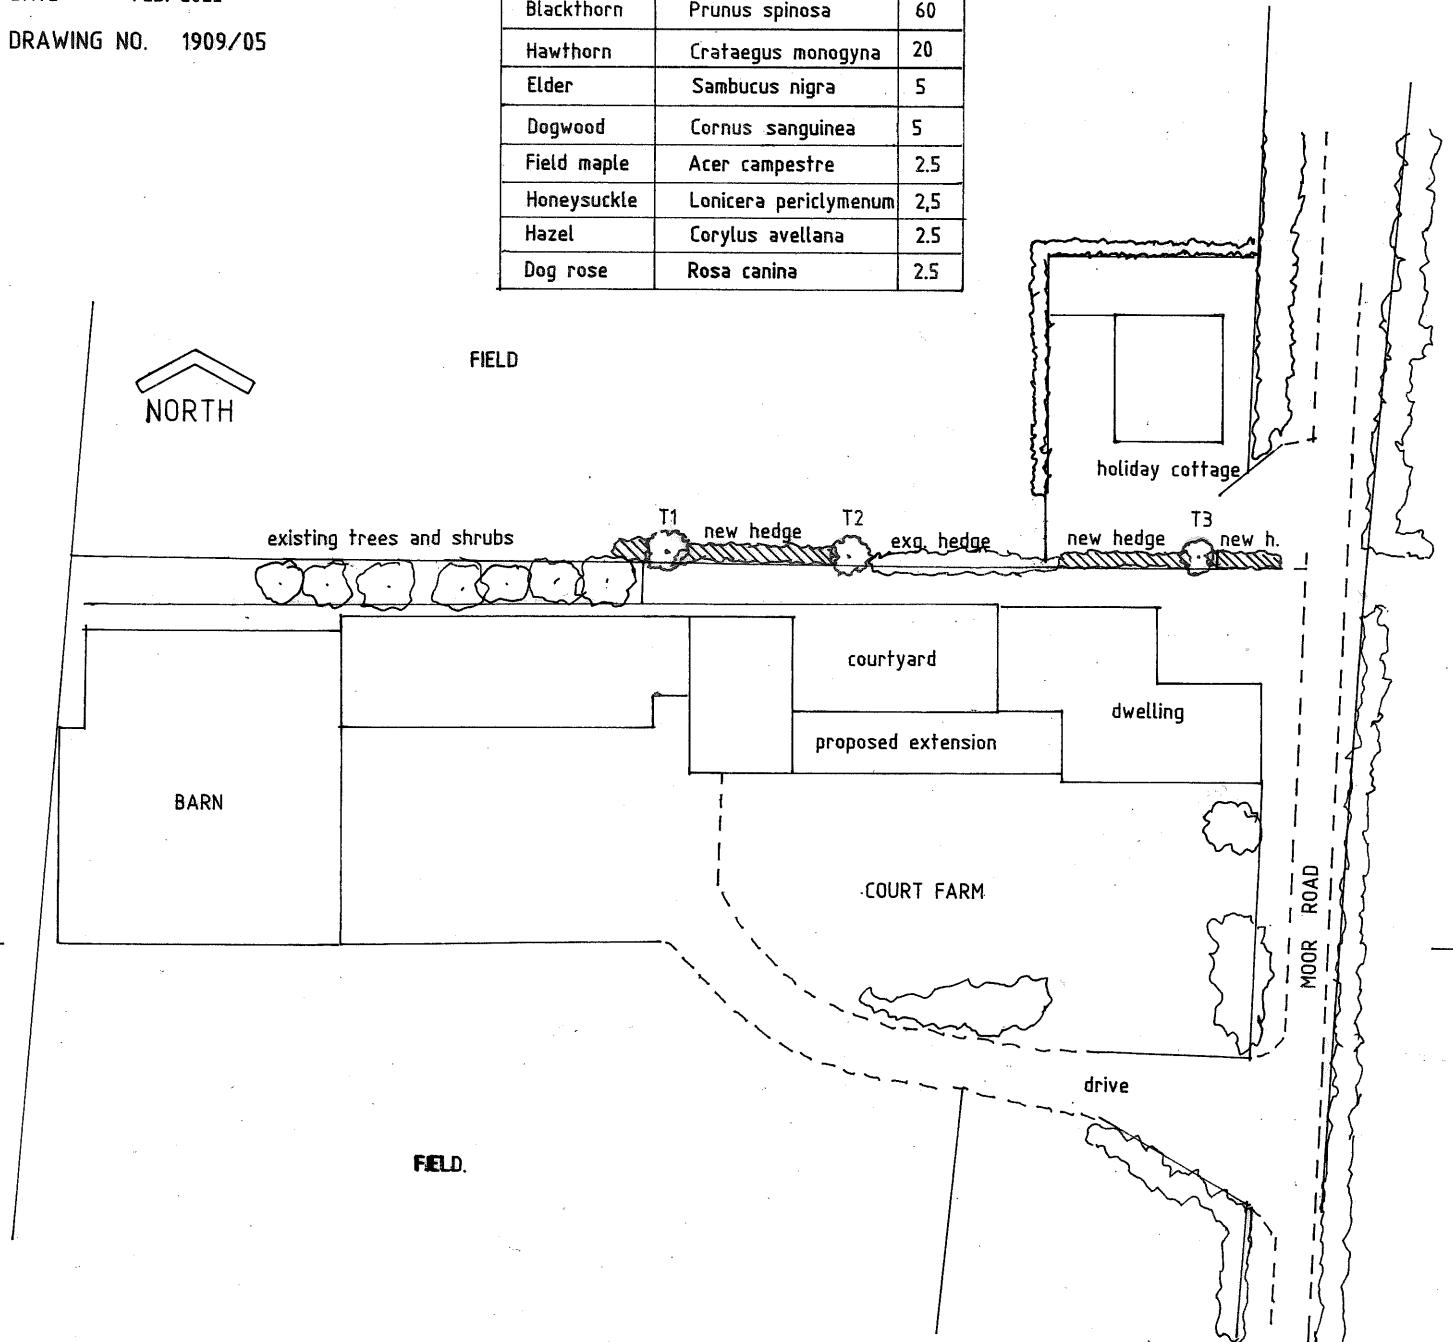

PROPOSED FIRST FLOOR EXTENSION TO DWELLING
COURT FARM, MOOR ROAD, BANWELL,
NORTH SOMERSET, BS29 6ET
FOR
MR J. SWAIN

TREE PLANTING

- T1 Field Maple
- T2 Rowan
- T3 Holly

SITE PLAN SHOWING PROPOSED
TREE AND HEDGE PLANTING

DAVID J FINCH - ARCHITECTURAL TECHNOLOGIST
SYSTON, CELTIC WAY, BLEADON,
WESTON-SUPER-MARE, SOMERSET, BS24 0NA

SCALE 1 TO 500 AT A4

DATE FEB. 2022

DRAWING NO. 1909/05

denotes new hedge planting at 500mm diagonal spacing in two lines 300mm apart.

HEDGE PLANTING

COMMON NAME	SCIENTIFIC NAME	%
Blackthorn	<i>Prunus spinosa</i>	60
Hawthorn	<i>Crataegus monogyna</i>	20
Elder	<i>Sambucus nigra</i>	5
Dogwood	<i>Cornus sanguinea</i>	5
Field maple	<i>Acer campestre</i>	2.5
Honeysuckle	<i>Lonicera periclymenum</i>	2.5
Hazel	<i>Corylus avellana</i>	2.5
Dog rose	<i>Rosa canina</i>	2.5

1 TO 500 AT A4