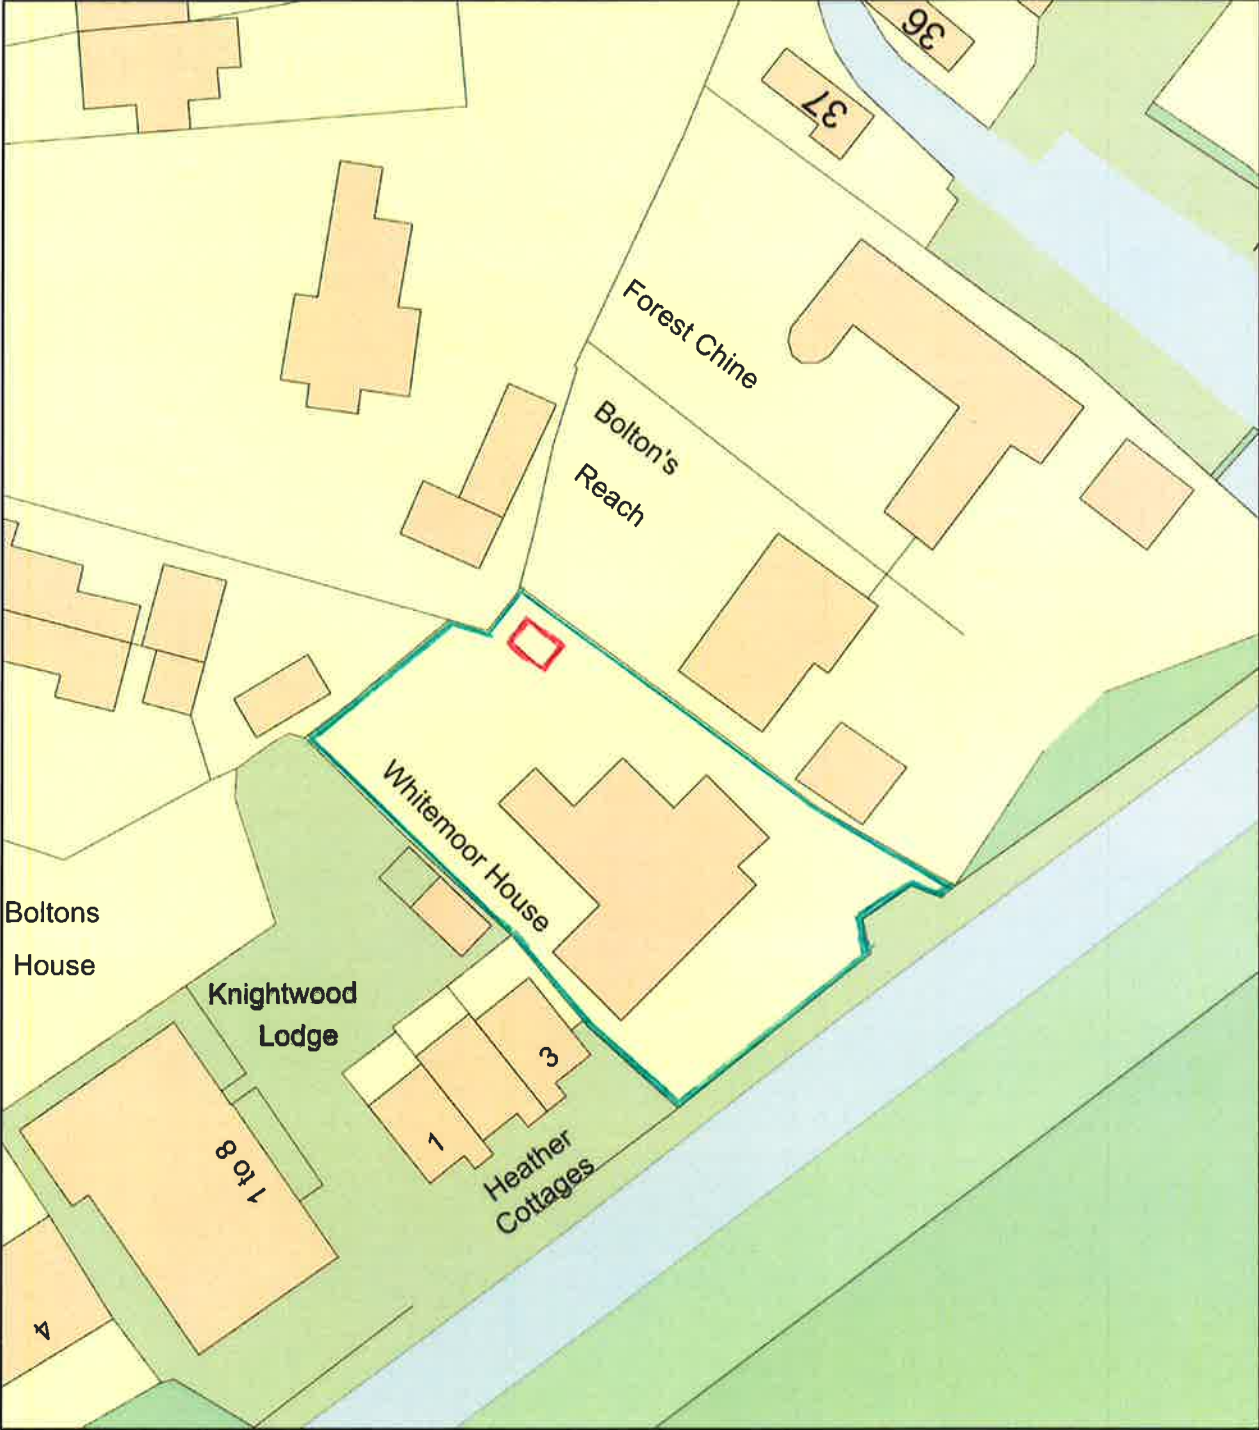

# Whitemoor House

Plan Produced for: Site Plan  
Date Produced: 17 Nov 2021  
Plan Reference Number: TQRQM21321164600123  
Scale: 1:500 @ A4