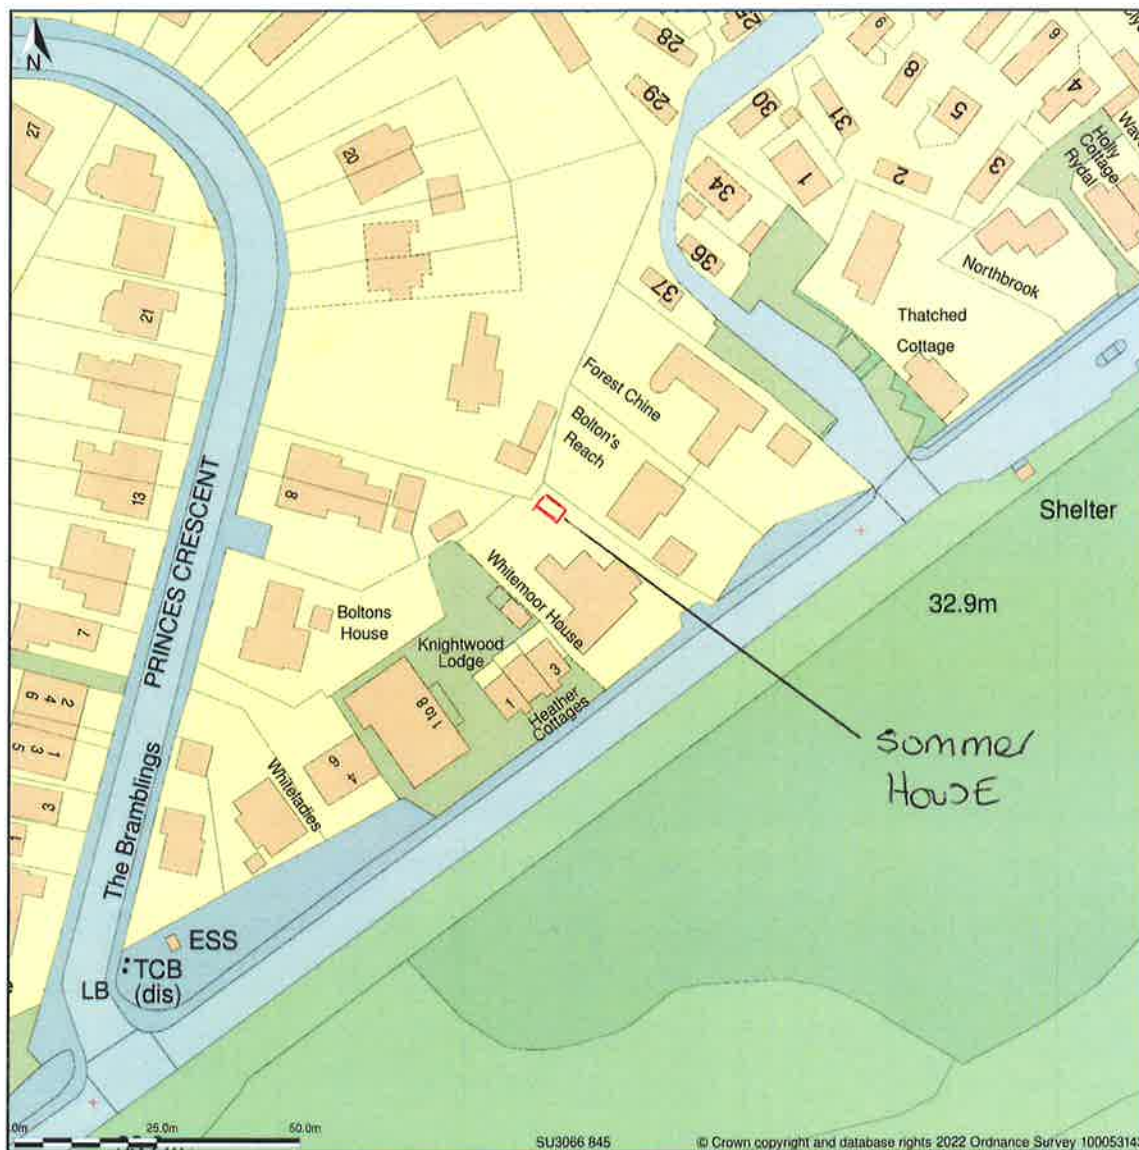

Whitemoor House Hotel, Whitemoor House, Southampton Road, Lyndhurst, Hampshire, SO43 7BU

Location Plan shows area bounded by: 430564.06, 108355.86 430764.06, 108555.86 (at a scale of 1:1250), OSGridRef: SU3066 845. The representation of a road, track or path is no evidence of a right of way. The representation of features as lines is no evidence of a property boundary.

Produced on 14th Feb 2022 from the Ordnance Survey National Geographic Database and incorporating surveyed revision available at this date. Reproduction in whole or part is prohibited without the prior permission of Ordnance Survey. © Crown copyright 2022. Supplied by <https://www.buyaplan.co.uk> digital mapping a licensed Ordnance Survey partner (100053143). Unique plan reference: #00707334-EF76EC