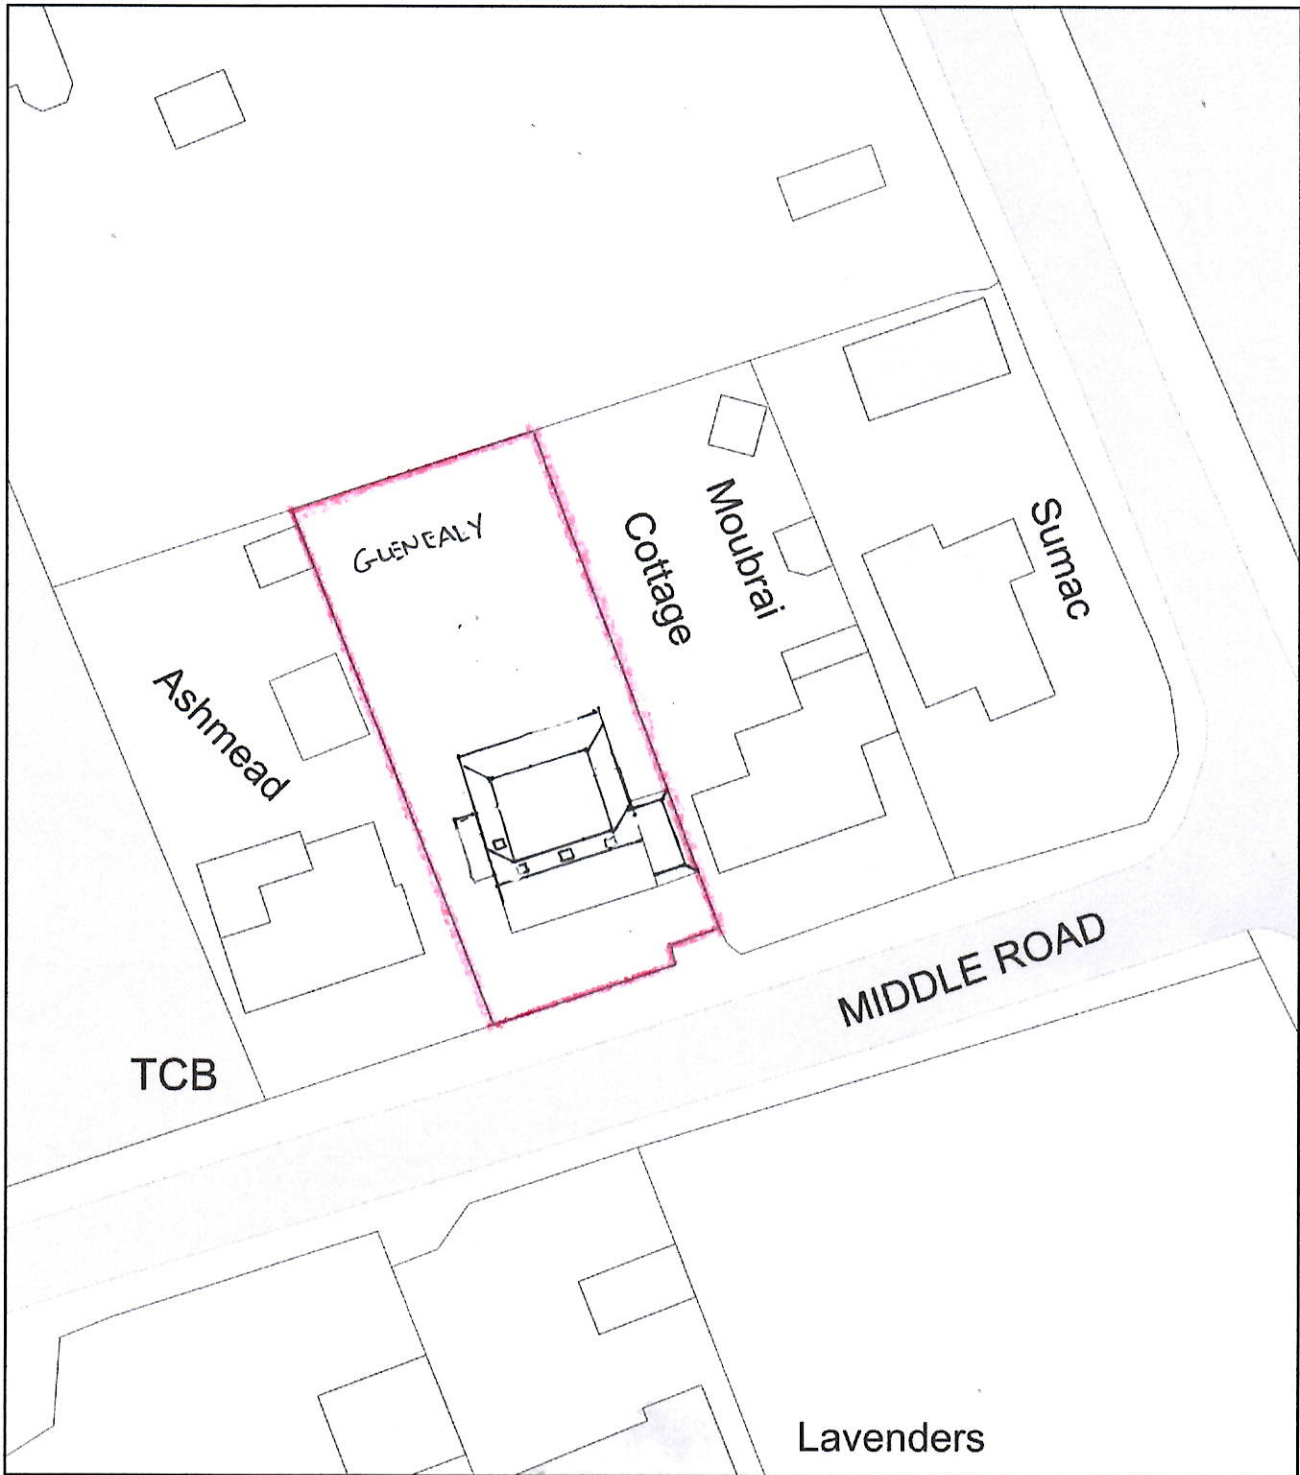

PLAN; D

# Glenealy

PROPOSED BLOCK PLAN

Plan Produced for: m bennett  
Date Produced: 09 Feb 2022  
Plan Reference Number: TQRQM22040094051528  
Scale: 1:500 @ A4