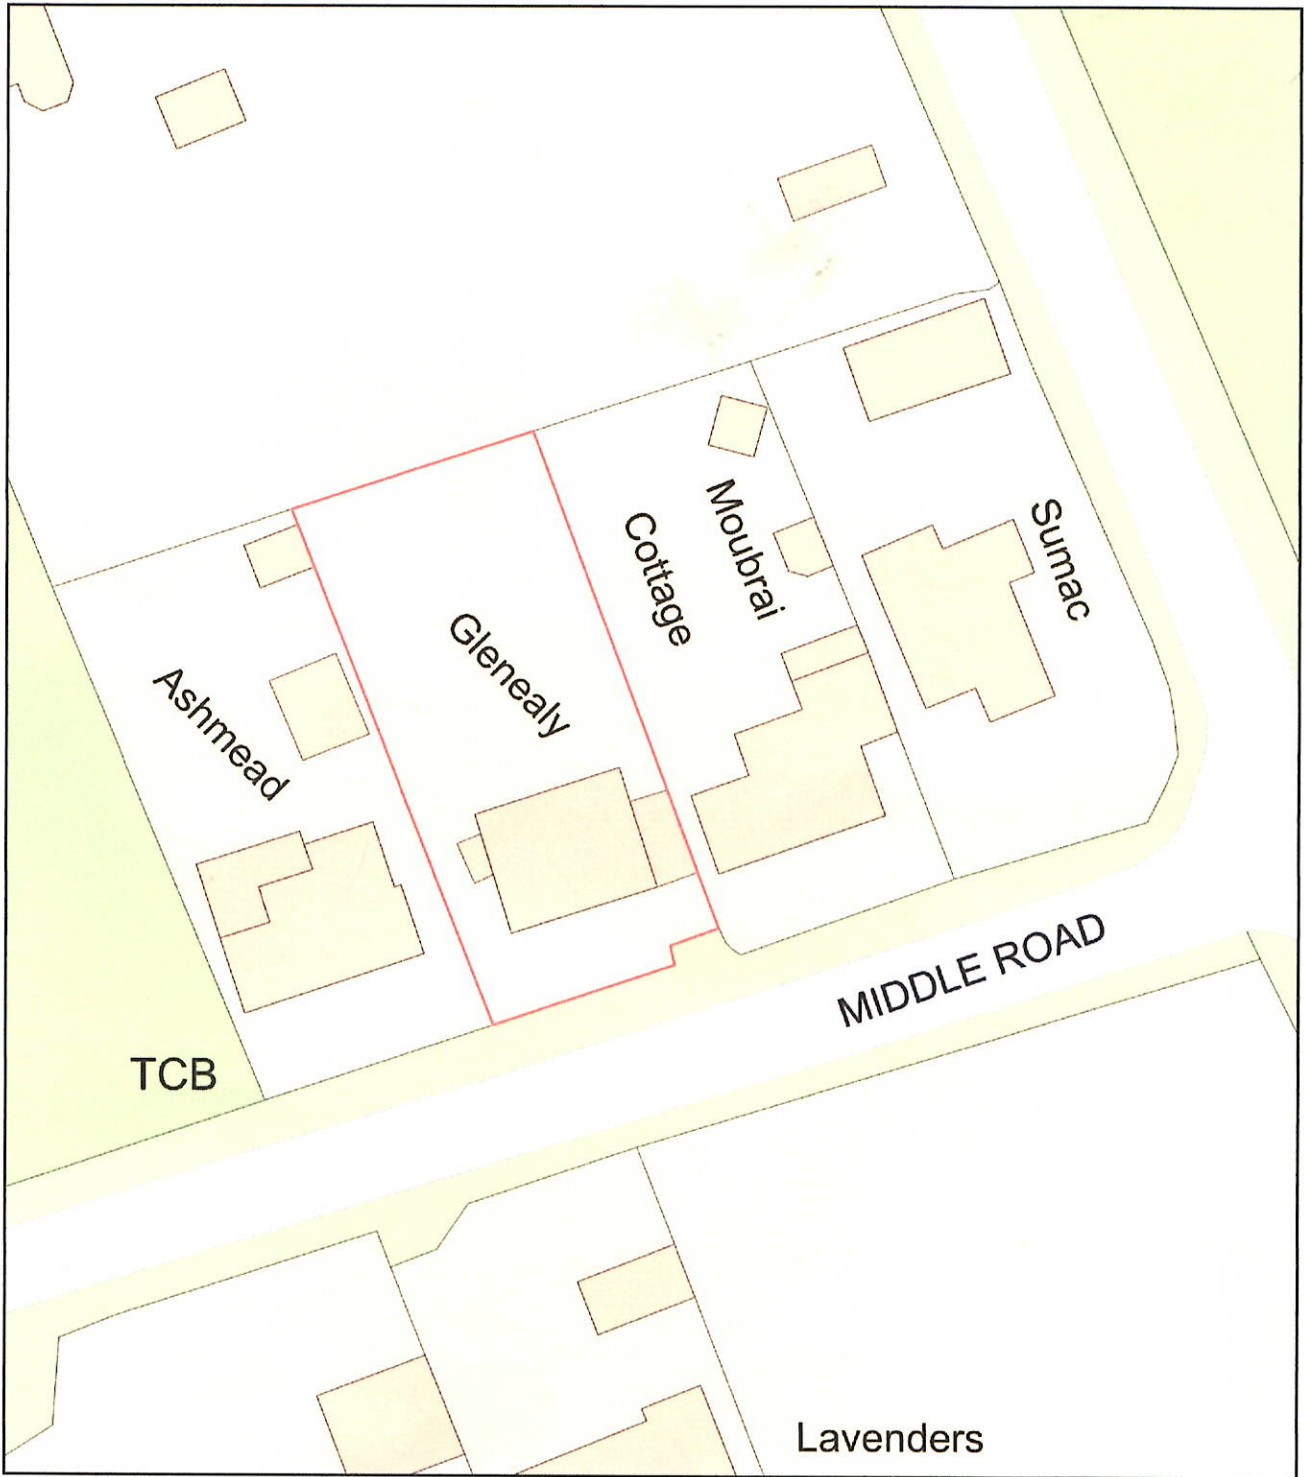

Block plan Glenealy

PLAN; E

Plan Produced for: m bennett

Date Produced: 09 Feb 2022

Plan Reference Number: TQRQM22040094051528

Scale: 1:500 @ A4