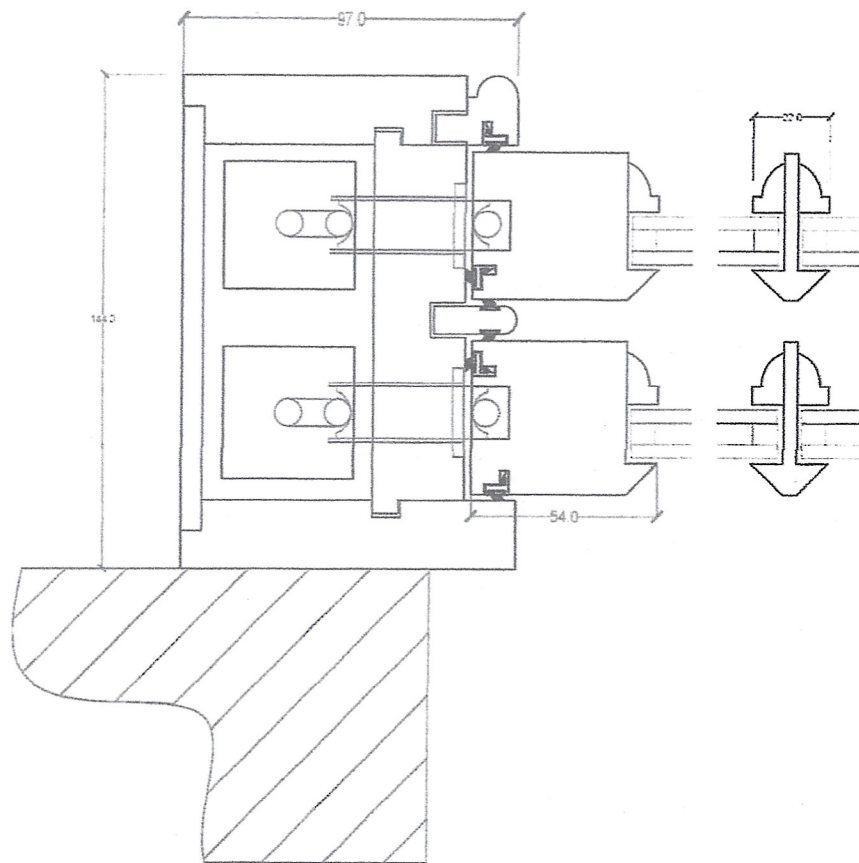

Sash window vertical cross section
 6 Ponsonby Place
 Scale 1:2

Existing rebated brick reveal.

Windows to be replaced with purpose made timber windows finished in white paint.

Teknos microporus white paint.
 Weights and nylon cords.

Sash window horizontal cross section
 6 Ponsonby Place
 Scale 1:2

Existing rebated brick reveal.

Windows to be replaced with purpose made timber windows finished in white paint.

Teknos microporus white paint.
 Weights and nylon cords.