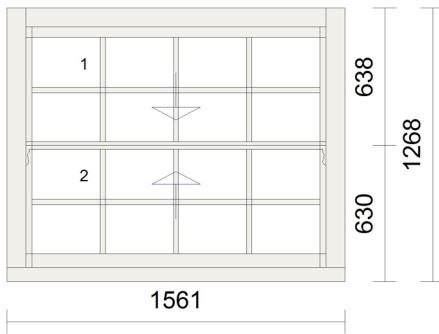

5B) 1643 x 1136
View Outside View

6) 1136 x 1643
View Outside View

Products: 1 Pcs SASH RENOVATION

Dims: 1136mm x 1643mm
 Timber: Pine joined
 Finish: RAL 9016/RAL 9016
 Sash: Horn 6 Upper Sash
 Lower Sash no Horn
 Fitting Type: Sash Upper
 Sash Bottom
 Lock: Standard Lock
 Colour: Brass
 Pulleys: Sash Pulleys
 Hook: Hook Sash Lift
 Ring: Ring Sash Lift
 Restrictor: Angel Ventlock 100 mm
 Staff var: SBD Flush Bead
 Beads: Profil Renovation
 Cill Opt: Frame Cill Standard
 Silicone: White OUT/ White IN
 Gasket: White Gasket

3 Linkfield Road, Isleworth, Middlesex, United Kingdom TW7 6QG

Telephone: 020 8003 3233 • Mobile: 0758 4420498 • info@conceptualbuild.com • www.conceptualbuild.com

7) 1561 x 1268
View Outside View

Product: 1 Pcs SASH RENOVATION