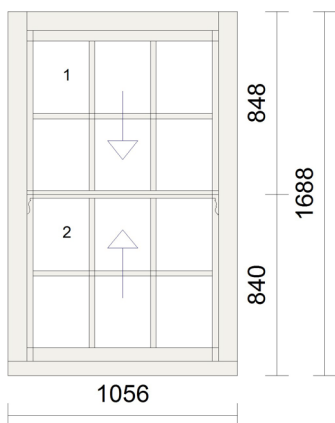

Client
6 Ponsonby Place
Stuart

Date **2022-04-02**
Term of validity of the offer **2022-04-04**

1) 1291 x 1918
View Outside View

Product: 1 Pcs SASH RENOVATION

Dims: 1291mm x 1918mm
Timber: Pine joined
Finish: RAL 9016/RAL 9016
Sash: Horn 6 Upper Sash
Lower Sash no Horn
Fitting Type: Sash Upper
Sash Bottom
Lock: Standard Lock
Colour: Brass
Pulleys: Sash Pulleys
Hook: Hook Sash Lift
Ring: Ring Sash Lift
Restrictor: Angel Ventlock 100 mm
Staff var: SBD Flush Bead
Beads: Profil Renovation
Cill Opt: Frame Cill Standard
Silicone: White OUT/ White IN
Gasket: White Gasket
Bar: Solid Glazing Bar
24 mm
Glass: 6 * 4-6A-4 LE
6 * 4 ESG-6A-4 ESG LE
Space bar: 9016
Drainage: Smooth

1 Pcs Restrictor Angel Ventlock 100 mm
12 Pcs GLASS NO WARRANTY
1 Pcs TRYKVENT WHITE

2) 1056 x 1688
View Outside View

Product: 1 Pcs SASH RENOVATION

Dims: 1056mm x 1688mm
Timber: Pine joined
Finish: RAL 9016/RAL 9016
Sash: Horn 6 Upper Sash
Lower Sash no Horn
Fitting Type: Sash Upper
Sash Bottom
Lock: Standard Lock
Colour: Brass
Pulleys: Sash Pulleys
Hook: Hook Sash Lift
Ring: Ring Sash Lift
Restrictor: Angel Ventlock 100 mm
Staff var: SBD Flush Bead
Beads: Profil Renovation
Cill Opt: Frame Cill Standard
Silicone: White OUT/ White IN
Gasket: White Gasket
Bar: Solid Glazing Bar
24 mm