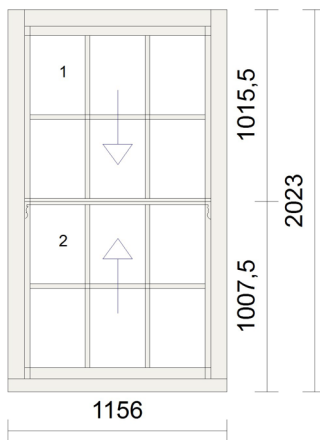

CONCEPTUAL BUILD

3 Linkfield Road, Isleworth, Middlesex, United Kingdom TW7 6QG

Telephone: 020 8003 3233 • Mobile: 0758 4420498 • info@conceptualbuild.com • www.conceptualbuild.com

Glass: 6 * 4-6A-4 LE
6 * 4 ESG-6A-4 ESG LE
Space bar: 9016
Drainage: Smooth

1 Pcs Restrictor Angel Ventlock 100 mm
12 Pcs GLASS NO WARRANTY
1 Pcs TRYKVENT WHITE

3A) 1156 x 2023
View Outside View

Product: 1 Pcs SASH RENOVATION

Dims: 1156mm x 2023mm
Timber: Pine joined
Finish: RAL 9016/RAL 9016
Sash: Horn 6 Upper Sash
Lower Sash no Horn

Fitting Type: Sash Upper
Sash Bottom

Lock: Standard Lock
Colour: Brass
Pulleys: Sash Pulleys
Hook: Hook Sash Lift
Ring: Ring Sash Lift
Restrictor: Angel Ventlock 100 mm
Staff var: SBD Flush Bead
Beads: Profil Renovation
Cill Opt: Frame Cill Standard
Silicone: White OUT/ White IN
Gasket: White Gasket
Bar: Solid Glazing Bar
24 mm

Glass: 6 * 4-6A-4 LE
6 * 4 ESG-6A-4 ESG LE

Space bar: 9016
Drainage: Smooth

1 Pcs Restrictor Angel Ventlock 100 mm
12 Pcs GLASS NO WARRANTY
1 Pcs TRYKVENT WHITE