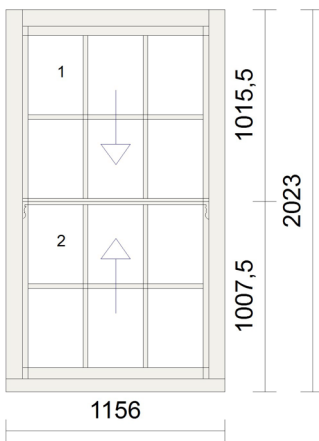

Dims: 1131mm x 2028mm
Timber: Pine joined
Finish: RAL 9016/RAL 9016
Sash: Horn 6 Upper Sash
Lower Sash no Horn

Fitting Type: Sash Upper
Sash Bottom

Lock: Standard Lock
Colour: Brass
Pulleys: Sash Pulleys
Hook: Hook Sash Lift
Ring: Ring Sash Lift
Restrictor: Angel Ventlock 100 mm
Staff var: SBD Flush Bead
Beads: Profil Renovation
Cill Opt: Frame Cill Standard
Silicone: White OUT/ White IN
Gasket: White Gasket

CONCEPTUAL BUILD

3 Linkfield Road, Isleworth, Middlesex, United Kingdom TW7 6QG

Telephone: 020 8003 3233 • Mobile: 0758 4420498 • info@conceptualbuild.com • www.conceptualbuild.com

Bar: Solid Glazing Bar
24 mm
Glass: 6 * 4-6A-4 LE
6 * 4 ESG-6A-4 ESG LE
Space bar: 9016
Drainage: Smooth

1 Pcs Restrictor Angel Ventlock 100 mm
12 Pcs GLASS NO WARRANTY
1 Pcs TRYKVENT WHITE

4) 1076 x 1608
View Outside View

Product: 1 Pcs SASH RENOVATION FROSTED GLASS

Dims: 1076mm x 1608mm
Timber: Pine joined
Finish: RAL 9016/RAL 9016
Sash: Horn 6 Upper Sash
Lower Sash no Horn
Fitting Type: Sash Upper
Sash Bottom