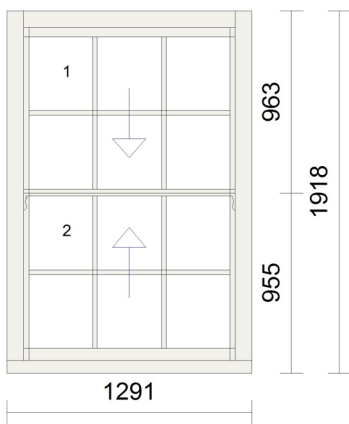

Client
6 Ponsonby Place
Stuart

Date **2022-04-02**
Term of validity of the offer **2022-04-04**

1) 1291 x 1918
View Outside View

Product: 1 Pcs SASH RENOVATION

Dims: 1291mm x 1918mm
Timber: Pine joined
Finish: RAL 9016/RAL 9016
Sash: Horn 6 Upper Sash
Lower Sash no Horn
Fitting Type: Sash Upper
Sash Bottom
Lock: Standard Lock
Colour: Brass
Pulleys: Sash Pulleys
Hook: Hook Sash Lift
Ring: Ring Sash Lift
Restrictor: Angel Ventlock 100 mm
Staff var: SBD Flush Bead
Beads: Profil Renovation
Cill Opt: Frame Cill Standard
Silicone: White OUT/ White IN
Gasket: White Gasket
Bar: Solid Glazing Bar
24 mm
Glass: 6 * 4-6A-4 LE
6 * 4 ESG-6A-4 ESG LE
Space bar: 9016
Drainage: Smooth

1 Pcs Restrictor Angel Ventlock 100 mm
12 Pcs GLASS NO WARRANTY
1 Pcs TRYKVENT WHITE

2) 1056 x 1688
View Outside View

Product: 1 Pcs SASH RENOVATION

Dims: 1056mm x 1688mm
Timber: Pine joined
Finish: RAL 9016/RAL 9016
Sash: Horn 6 Upper Sash
Lower Sash no Horn
Fitting Type: Sash Upper
Sash Bottom
Lock: Standard Lock
Colour: Brass
Pulleys: Sash Pulleys
Hook: Hook Sash Lift
Ring: Ring Sash Lift
Restrictor: Angel Ventlock 100 mm
Staff var: SBD Flush Bead
Beads: Profil Renovation
Cill Opt: Frame Cill Standard
Silicone: White OUT/ White IN
Gasket: White Gasket
Bar: Solid Glazing Bar
24 mm