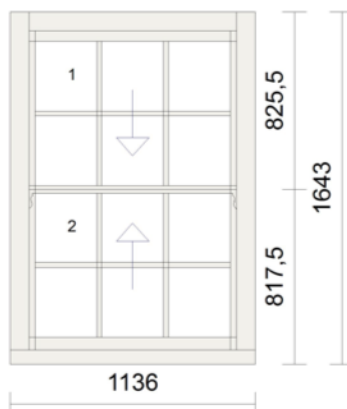

5B) 1643 x 1136
View Outside View

6) 1136 x 1643
View Outside View

Products: 1 Pcs SASH RENOVATION

Dims: 1136mm x 1643mm
 Timber: Pine joined
 Finish: RAL 9016/RAL 9016
 Sash: Horn 6 Upper Sash
 Lower Sash no Horn
 Fitting Type: Sash Upper
 Sash Bottom
 Lock: Standard Lock
 Colour: Brass
 Pulleys: Sash Pulleys
 Hook: Hook Sash Lift
 Ring: Ring Sash Lift
 Restrictor: Angel Ventlock 100 mm
 Staff var: SBD Flush Bead
 Beads: Profil Renovation
 Cill Opt: Frame Cill Standard
 Silicone: White OUT/ White IN
 Gasket: White Gasket