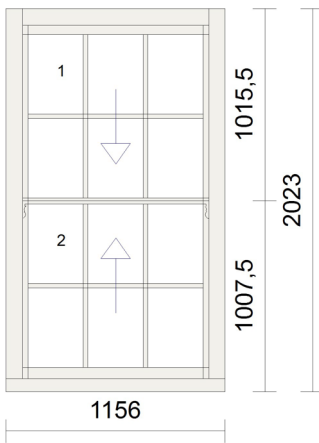

CONCEPTUAL BUILD

3 Linkfield Road, Isleworth, Middlesex, United Kingdom TW7 6QG

Telephone: 020 8003 3233 • Mobile: 0758 4420498 • info@conceptualbuild.com • www.conceptualbuild.com

Gasket: White Gasket
 Bar: Solid Glazing Bar
 24 mm
 Glass: 6 * 4-6A-4 LE
 6 * 4 ESG-6A-4 ESG LE
 Space bar: 9016
 Drainage: Smooth

5B) 1643 x 1136
View Outside View

6) 1136 x 1643
View Outside View

Products: 1 Pcs SASH RENOVATION

Dims: 1136mm x 1643mm
 Timber: Pine joined
 Finish: RAL 9016/RAL 9016
 Sash: Horn 6 Upper Sash
 Lower Sash no Horn
 Fitting Type: Sash Upper
 Sash Bottom
 Lock: Standard Lock
 Colour: Brass
 Pulleys: Sash Pulleys
 Hook: Hook Sash Lift
 Ring: Ring Sash Lift
 Restrictor: Angel Ventlock 100 mm
 Staff var: SBD Flush Bead
 Beads: Profil Renovation
 Cill Opt: Frame Cill Standard
 Silicone: White OUT/ White IN
 Gasket: White Gasket