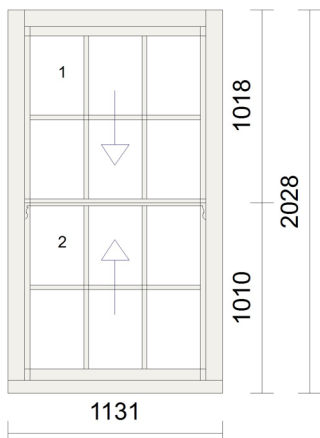

3B) 1131 x 2028
View Outside View

Product: 1 Pcs SASH RENOVATION

Dims: 1131mm x 2028mm
Timber: Pine joined
Finish: RAL 9016/RAL 9016
Sash: Horn 6 Upper Sash
Lower Sash no Horn

Fitting Type: Sash Upper
Sash Bottom

Lock: Standard Lock
Colour: Brass
Pulleys: Sash Pulleys
Hook: Hook Sash Lift
Ring: Ring Sash Lift
Restrictor: Angel Ventlock 100 mm
Staff var: SBD Flush Bead
Beads: Profil Renovation
Cill Opt: Frame Cill Standard
Silicone: White OUT/ White IN
Gasket: White Gasket