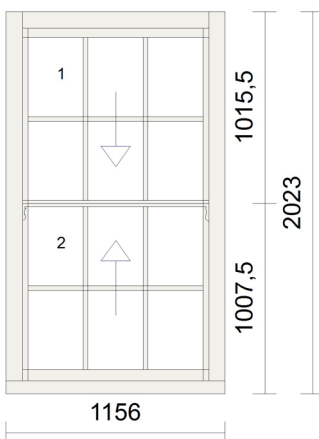

5A) 1653x 1141
View Outside View

Product: 1 Pcs SASH RENOVATION

Dims: 1653mm x 1141mm
Timber: Pine joined
Finish: RAL 9016/RAL 9016
Sash: Horn 6 Upper Sash
Lower Sash no Horn

Fitting Type: Sash Upper
Sash Bottom
Lock: Standard Lock
Colour: Brass
Pulleys: Sash Pulleys
Hook: Hook Sash Lift
Ring: Ring Sash Lift
Restrictor: Angel Ventlock 100 mm
Staff var: SBD Flush Bead
Beads: Profil Renovation
Cill Opt: Frame Cill Standard
Silicone: White OUT/ White IN