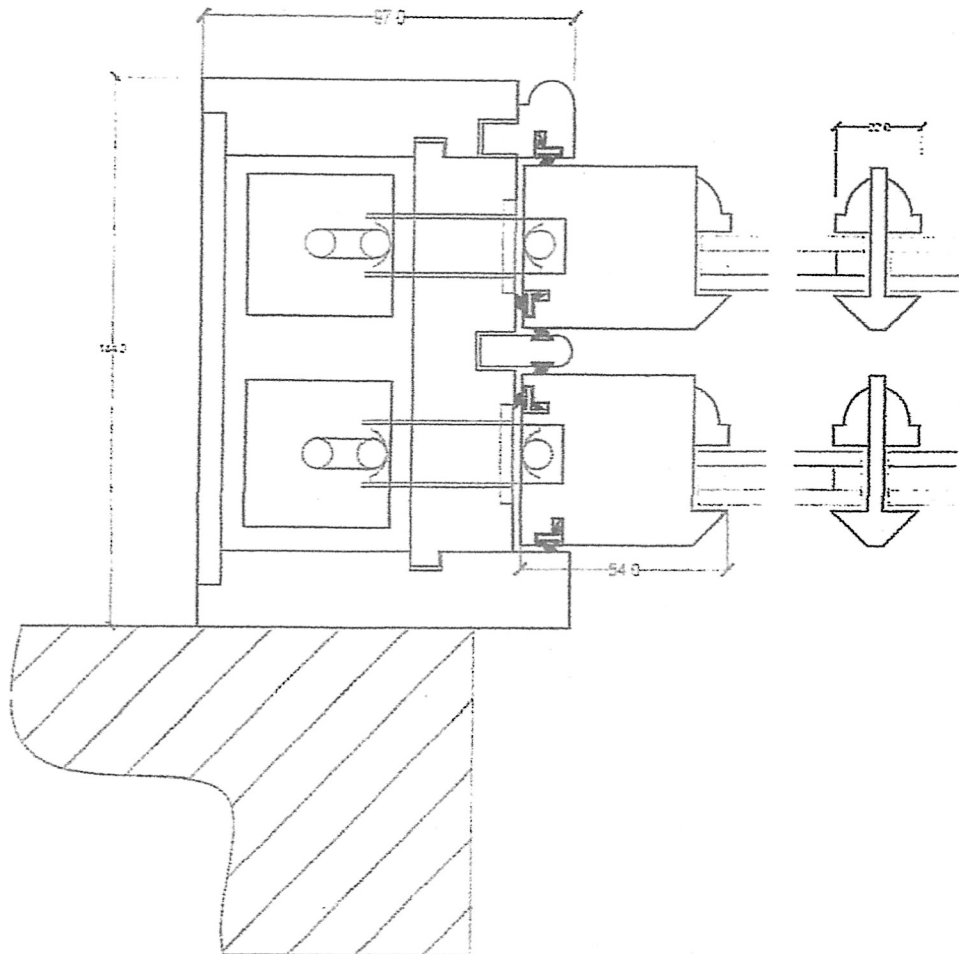

1:2	0	20mm	40	60	80	100	120	140	160	180	200
1:20	0	200mm	400	600	800	1000	1200	1400	1600	1800	2000
	2000	2100	2200	2300	2400	2500	2600	2700	2800	2900	3000mm

Sash window horizontal cross section
6 Ponsonby Place
Scale 1:2

Existing rebated brick reveal.

Windows to be replaced with purpose made timber windows finished in white paint.

Teknos microporus white paint.
Weights and nylon cords.

Sash window vertical cross section
 6 Ponsonby Place
 Scale 1:2