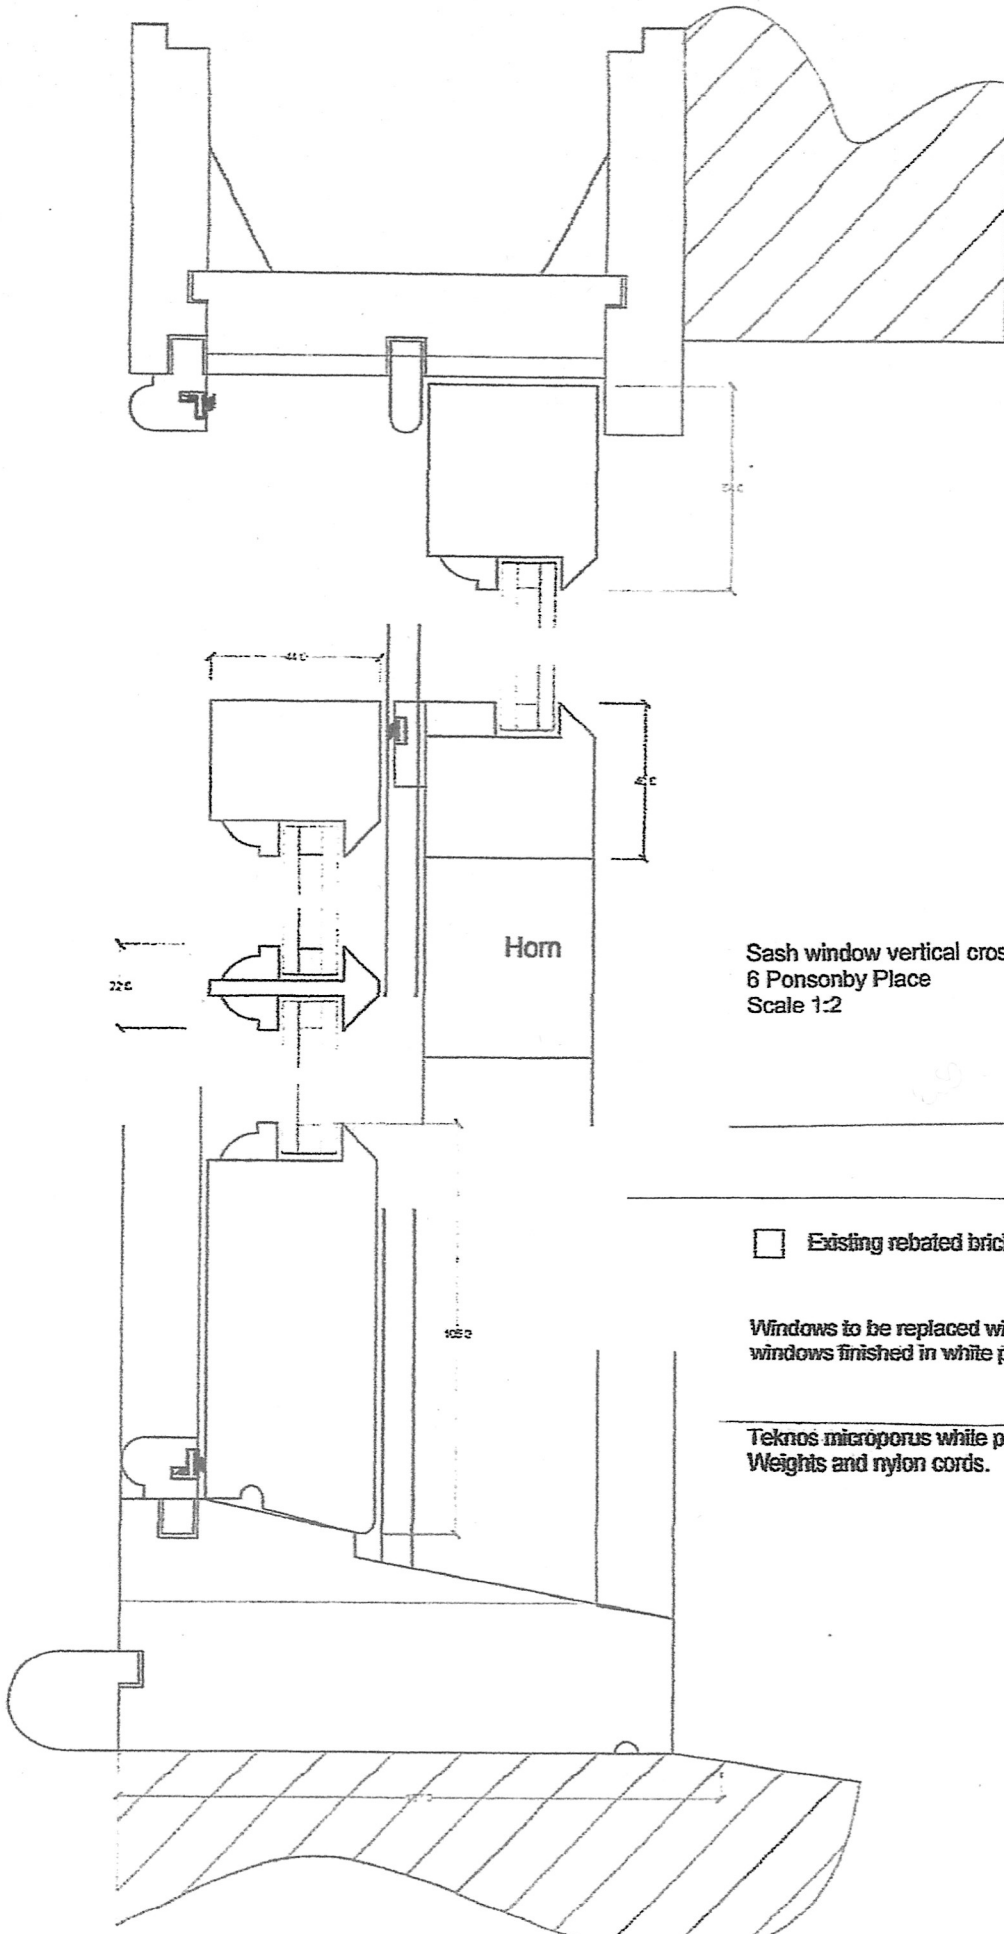

1:2	0	20mm	40	60	80	100	120	140	160	180	200
1:20	0	200mm	400	600	800	1000	1200	1400	1600	1800	2000
	2000	2100	2200	2300	2400	2500	2600	2700	2800	2900	3000mm

Sash window horizontal cross section
6 Ponsonby Place
Scale 1:2

Existing rebated brick reveal.

Windows to be replaced with purpose made timber windows finished in white paint.

Teknos microporus white paint.
Weights and nylon cords.

Sash window vertical cross section
 6 Ponsonby Place
 Scale 1:2