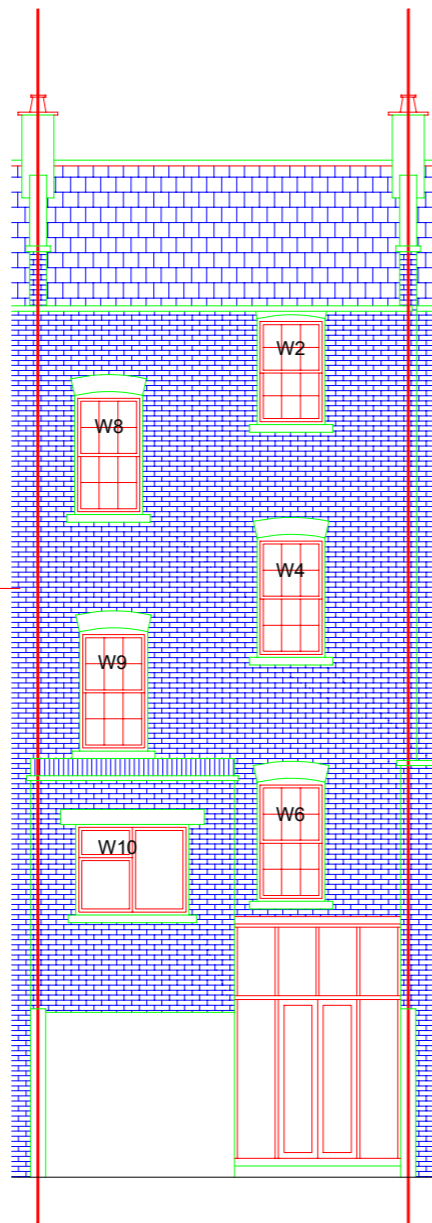

Front Elevation

Rear Elevation

Windows replaced with new
to match existing,
specification TBA by LBC

Window Schedule
W1 - W7 As Conceptual Build Quotation
W8 - W11 Not replaced

Section

Client	Project	Drawing Title	Date	December 2021	
Mr & Mrs H Armytage	6 Ponsonby Place, London, SW1P 4PT	Window replacement	Drawing No	4313/PL02	Rev.
			Scale	1:100 @ A3	
			By	CLC	Checked WRC