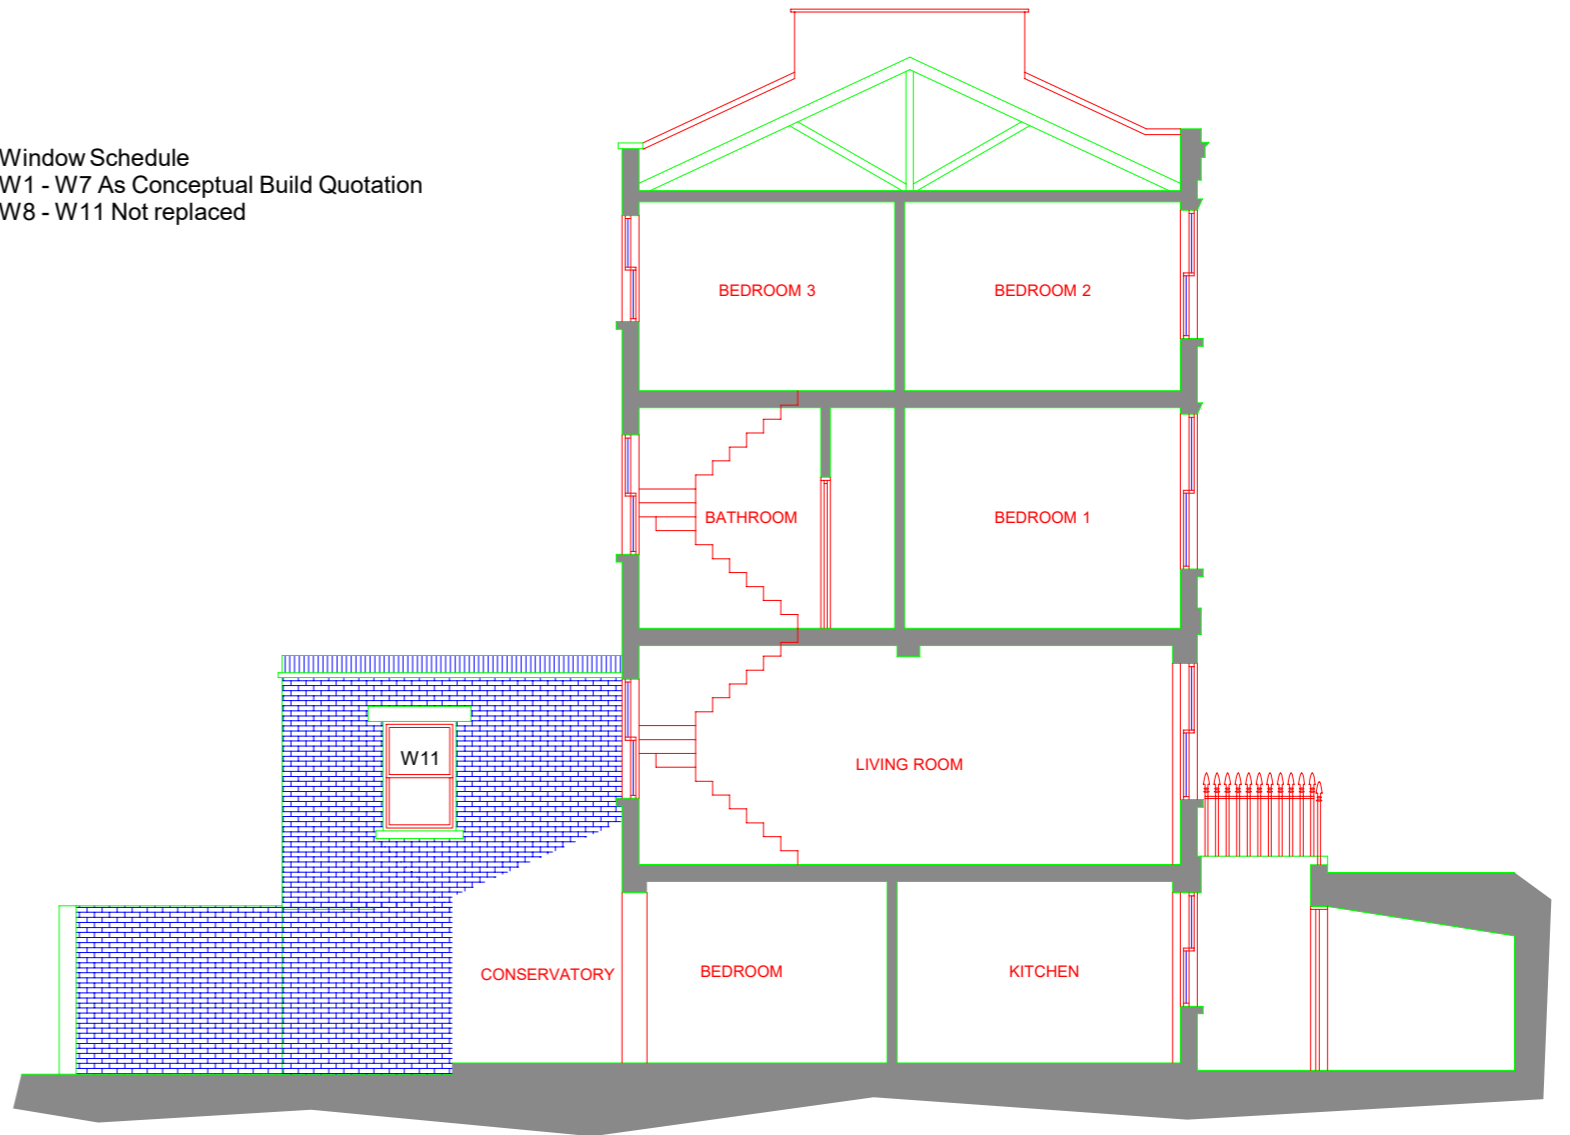

Front Elevation

Rear Elevation

Windows replaced with new
to match existing,
specification TBA by LBC

Window Schedule
W1 - W7 As Conceptual Build Quotation
W8 - W11 Not replaced

Section

Client	Project	Drawing Title	Date	December 2021	
Mr & Mrs H Armytage	6 Ponsonby Place, London, SW1P 4PT	Window replacement	Drawing No	4313/PL02	Rev.
			Scale	1:100 @ A3	
			By	CLC	Checked WRC