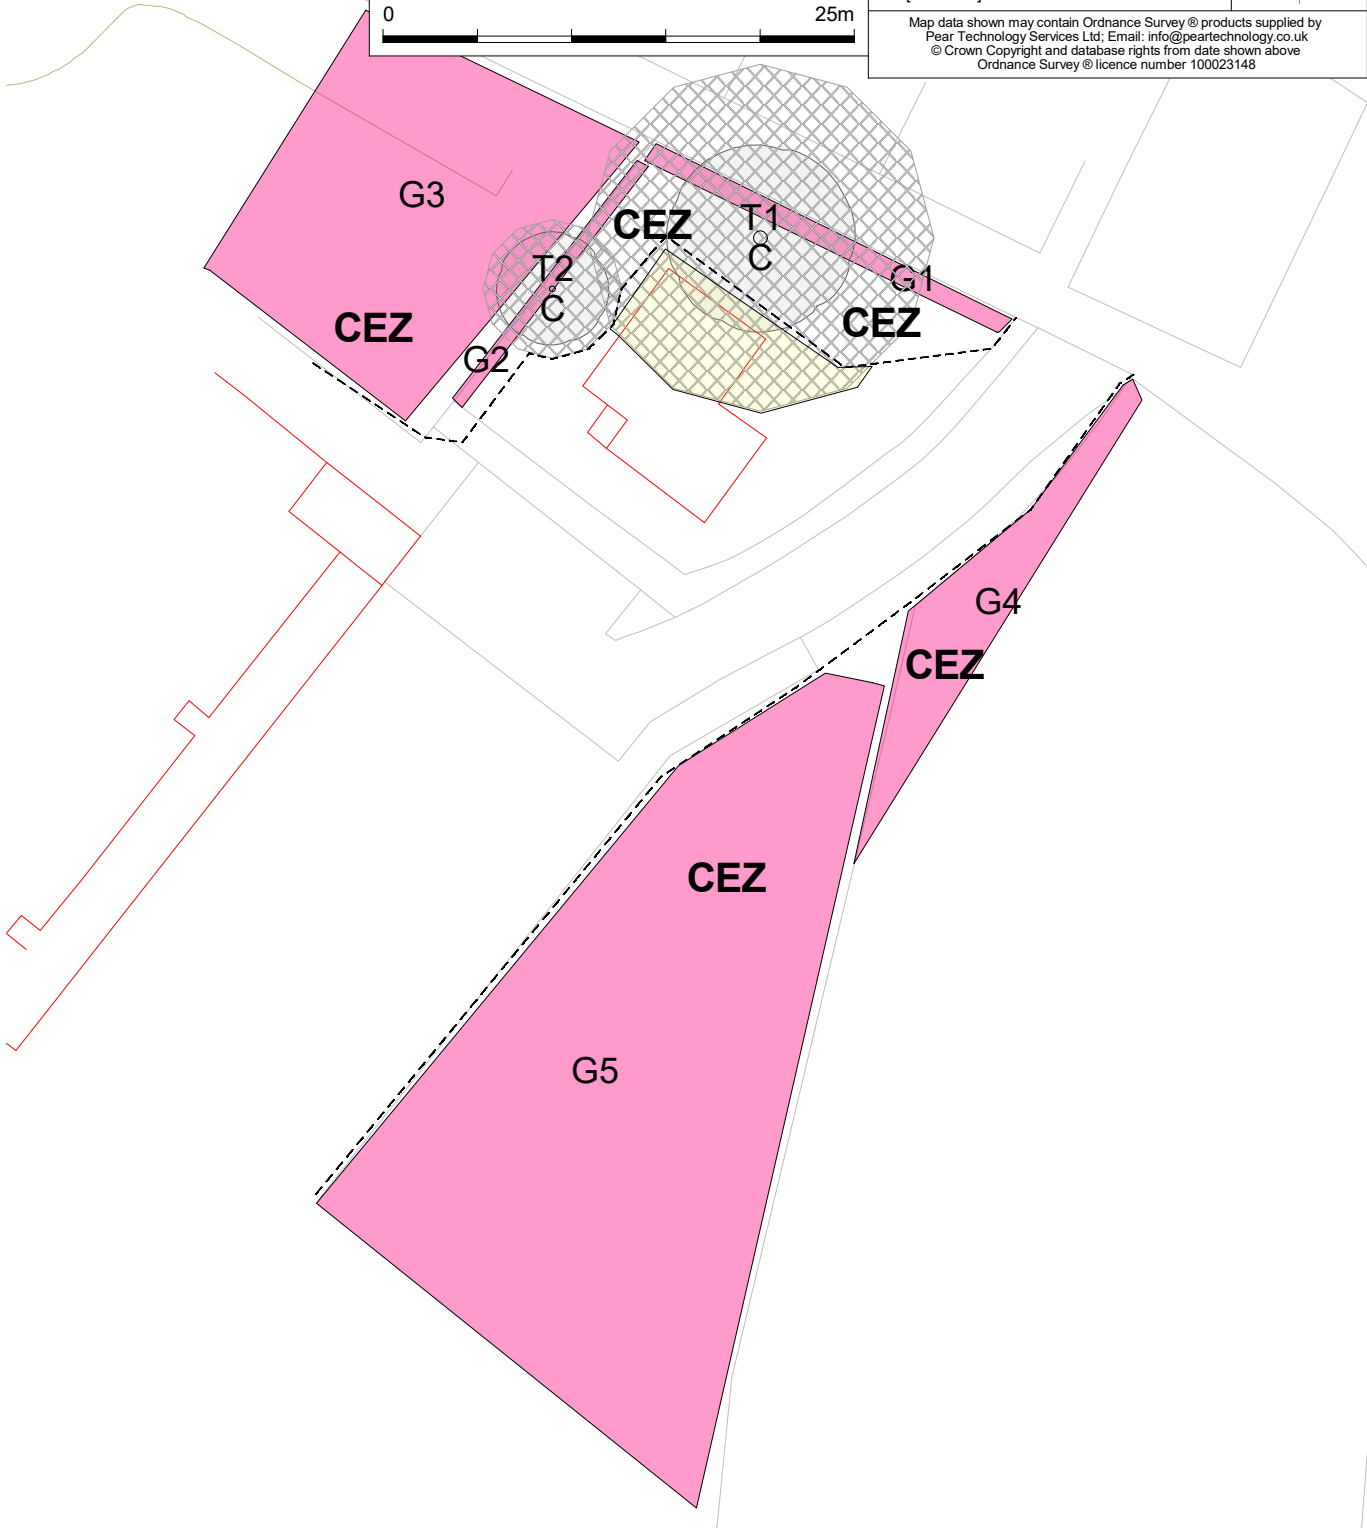

Bryn Celyn

Primary School
Pentwyn

TCP-TPP

SCALE :
1 : 401 @ A4

DATE :
02/03/2022

N

MAP FILENAME :
[Filename]

0 25m

	Bryn Celyn Primary 5837 BS 5837 JP Groups & Are
	AWB Work cover area
	Tree Protection Fence