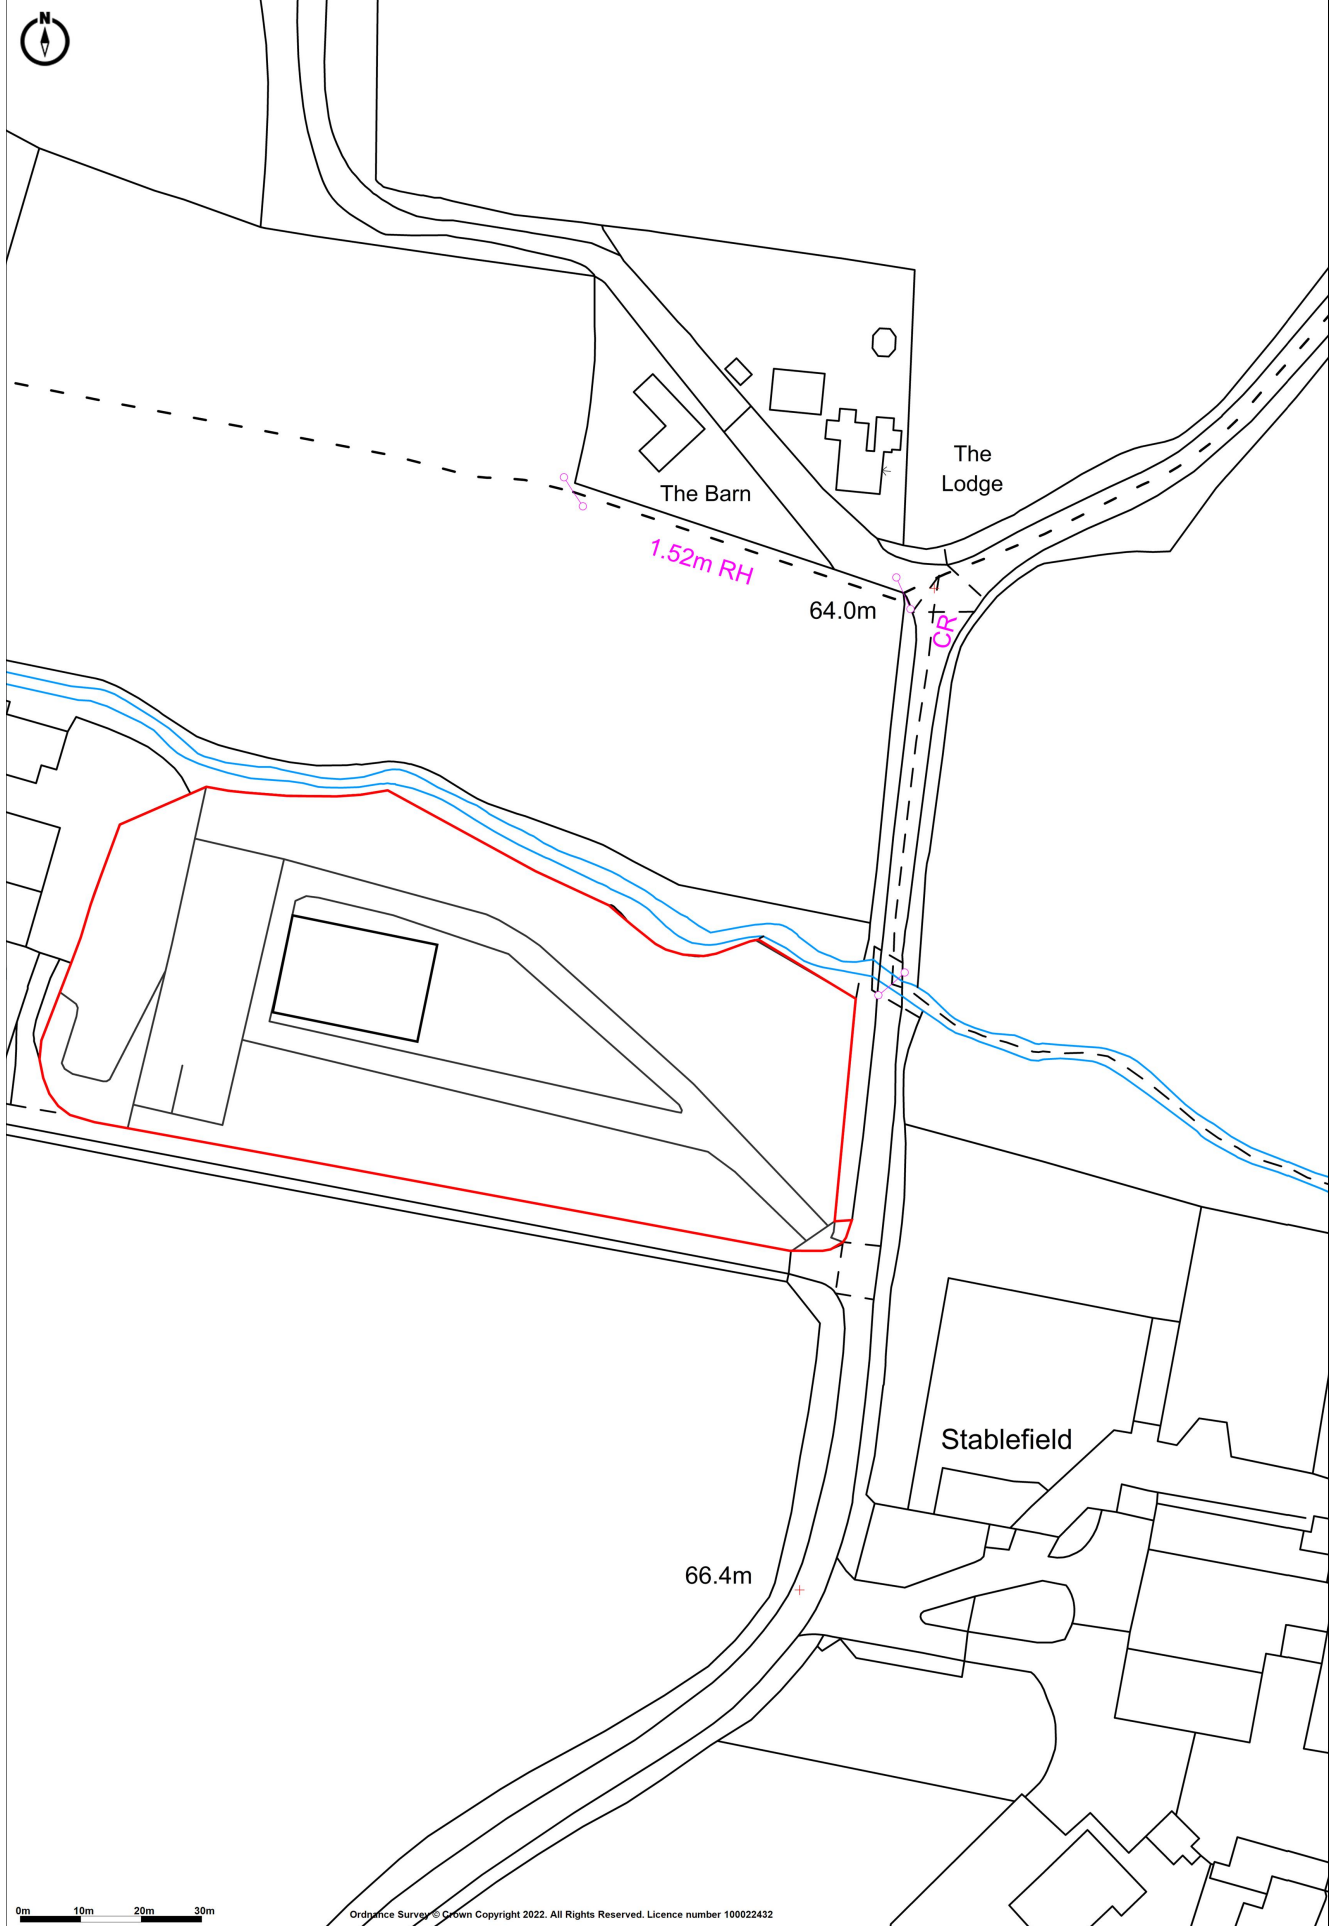

New Barn Brickhouse Farm - Location Plan

0m 10m 20m 30m