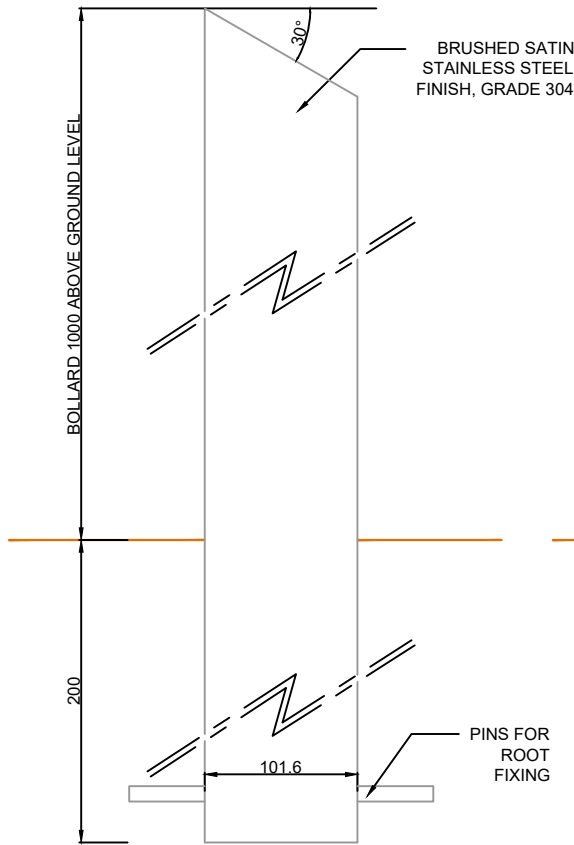

FRONT VIEW 1:10

SIDE VIEW 1:5

FRONT VIEW 1:5

PLAN VIEW 1:5

COMMENTS	REV.	DESCRIPTION	REV. BY	APP.	DATE	ADDRESS	PROJECT NAME	
NOTE: FOR FURTHER DETAILS PLEASE REFER TO MANUFACTURERS SPECIFICATIONS	A	Issued for comment	LW	RK	10/11/20		BOLLARD DETAIL	
	B	1:10 drawing added	LW	RK	11/11/20		DRAWING TITLE	
							MITRED TOP BOLLARD DETAIL	
SCALE (@A4)	DRAWN BY						DRAWING NO.	InstaVolt Ltd, 6 Cedarwood, Crockford Lane, Chineham Park, Hampshire, RG24 8WD © InstaVolt Ltd. 2020
AS SHOWN	LW					005_02	REV.	B