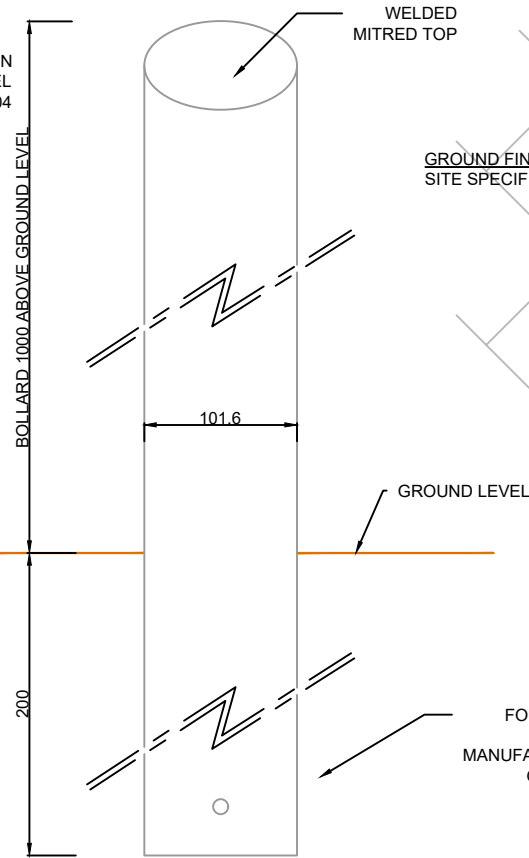

FRONT VIEW 1:10

SIDE VIEW 1:5

FRONT VIEW 1:5

PLAN VIEW 1:5

COMMENTS	REV.	DESCRIPTION	REV. BY	APP.	DATE	ADDRESS	PROJECT NAME	
NOTE: FOR FURTHER DETAILS PLEASE REFER TO MANUFACTURERS SPECIFICATIONS	A	Issued for comment	LW	RK	10/11/20		BOLLARD DETAIL	
	B	1:10 drawing added	LW	RK	11/11/20		DRAWING TITLE	
							MITRED TOP BOLLARD DETAIL	
SCALE (@A4)	DRAWN BY						DRAWING NO.	InstaVolt Ltd, 6 Cedarwood, Crockford Lane, Chineham Park, Hampshire, RG24 8WD © InstaVolt Ltd. 2020
AS SHOWN	LW					005_02	REV.	B