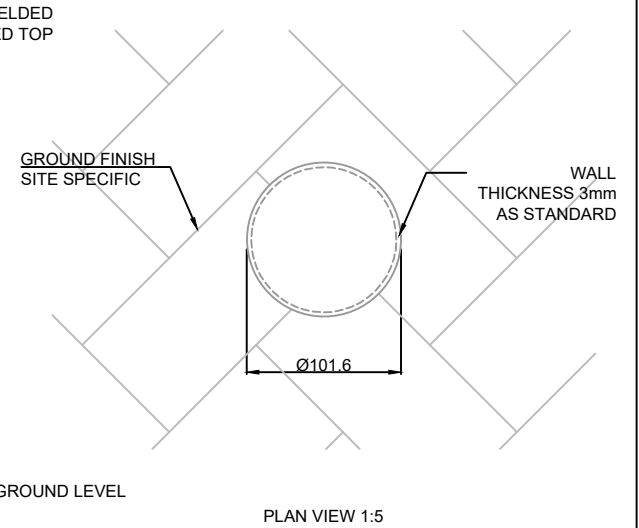

FRONT VIEW 1:10

SIDE VIEW 1:5

FRONT VIEW 1:5

PLAN VIEW 1:5

COMMENTS	REV.	DESCRIPTION	REV. BY	APP.	DATE	ADDRESS	PROJECT NAME	
NOTE: FOR FURTHER DETAILS PLEASE REFER TO MANUFACTURERS SPECIFICATIONS	A	Issued for comment	LW	RK	10/11/20		BOLLARD DETAIL	
	B	1:10 drawing added	LW	RK	11/11/20		DRAWING TITLE	
							MITRED TOP BOLLARD DETAIL	
SCALE (@A4)	DRAWN BY						DRAWING NO.	InstaVolt Ltd, 6 Cedarwood, Crockford Lane, Chineham Park, Hampshire, RG24 8WD © InstaVolt Ltd. 2020
AS SHOWN	LW					005_02	REV.	B