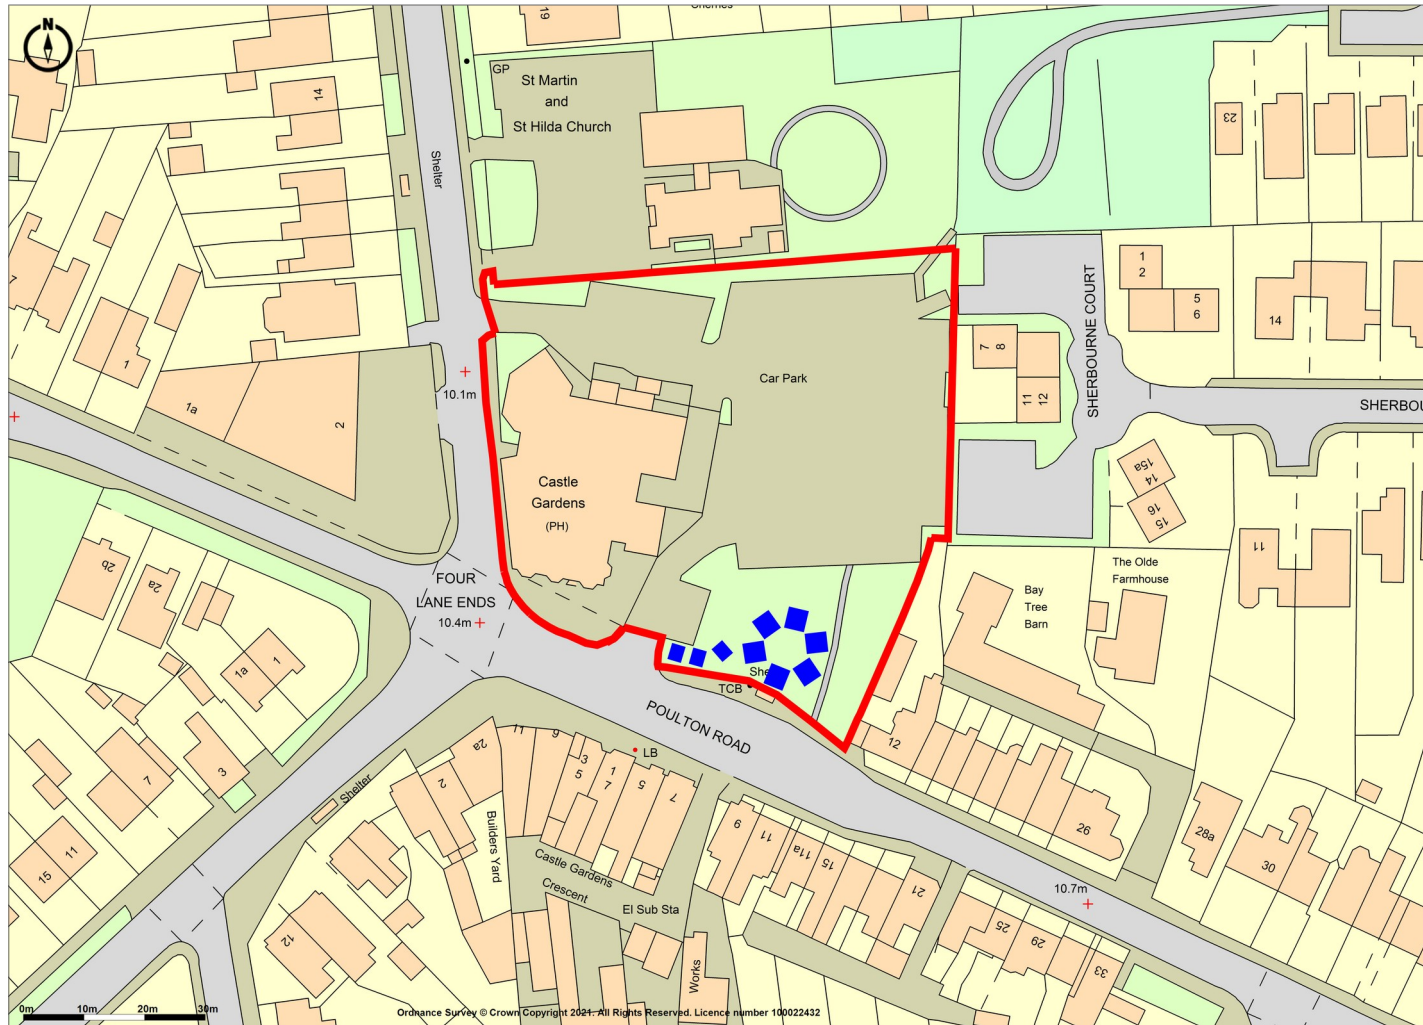

Proposed Block and Location Plan

(Drawing No: 21.8038-01)

Promap
LANDMARK INFORMATION

Ordnance Survey Crown Copyright 2021. All rights reserved.
Licence number 100022432.
Plotted Scale - 1:1250. Paper Size - A4