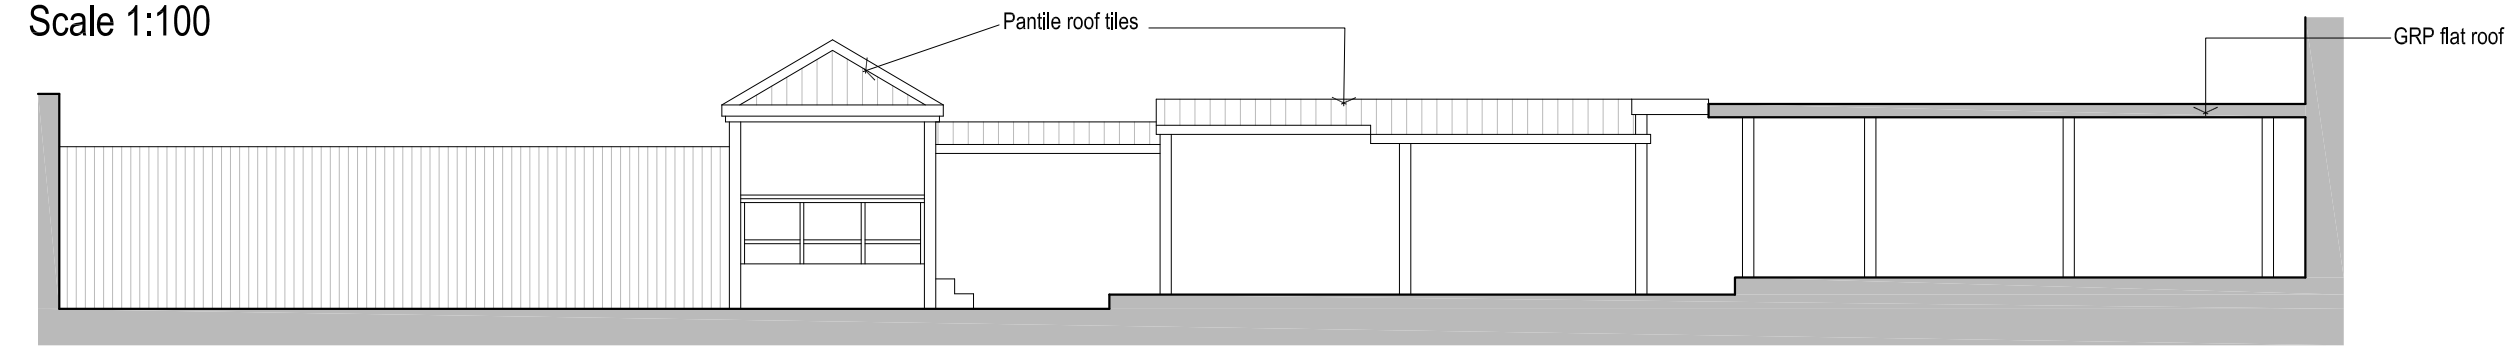

EXISTING WEST ELEVATION - COURTYARD
Scale 1:100

EXISTING NORTH ELEVATION - COURTYARD
Scale 1:100

EXISTING EAST ELEVATION - COURTYARD
Scale 1:100

EXISTING SOUTH ELEVATION - COURTYARD
Scale 1:100

EXISTING ELEVATIONS
Scale 1:100

Rev	Description	By	Date
 RHM Planning & Design Services 19 Russell Grove Westbury Park BRISTOL BS6 7UD Tel: + 044 (0)7810 821409 Email: rhmplanning@mail.com www.rhmplanning.co.uk			
Client			
Project			
THE WHITE HART Clevedon Road, Weston-in-Gordano, Bristol BS20 8PU			
Drawing Title			
Existing Elevations			
Drawing Number		Rev.	Scale
P0552 - 005			As shown @A3
		Date	Feb 22