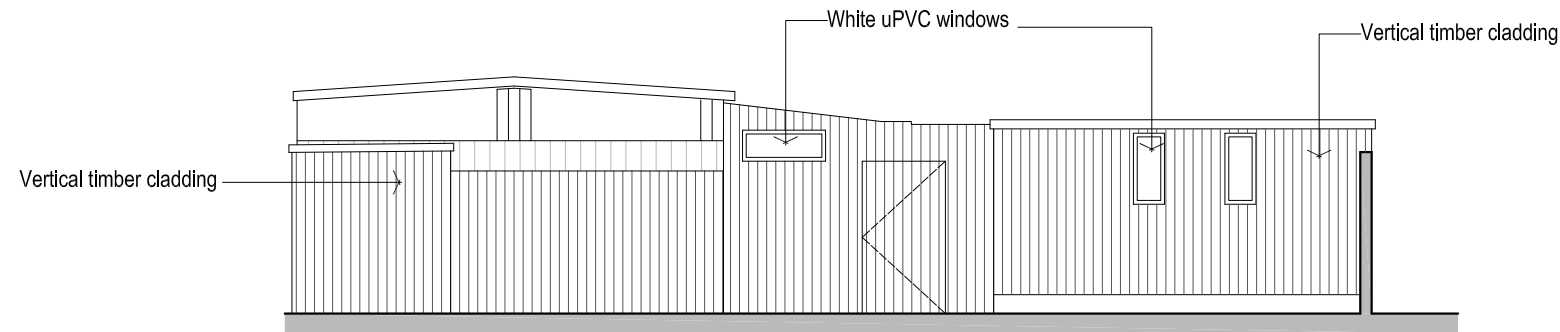

EXISTING EAST ELEVATION
Scale 1:100

Vertical timber cladding

EXISTING SOUTH ELEVATION
Scale 1:100

EXISTING ELEVATIONS
Scale 1:100

Rev	Description	By	Date
 <p>RHM Planning & Design Services 19 Russell Grove Westbury Park BRISTOL BS6 7UD Tel: + 044 (0)7810 821409 Email: rhmplanning@mail.com</p> <p>www.rhmplanning.co.uk</p>			
Client			
Project			
<p>THE WHITE HART Clevedon Road, Weston-in-Gordano, Bristol BS20 8PU</p>			
Drawing Title			
Existing Elevations			
Drawing Number		Rev.	Scale
P0552 - 006			As shown @A3
		Date	Feb 22