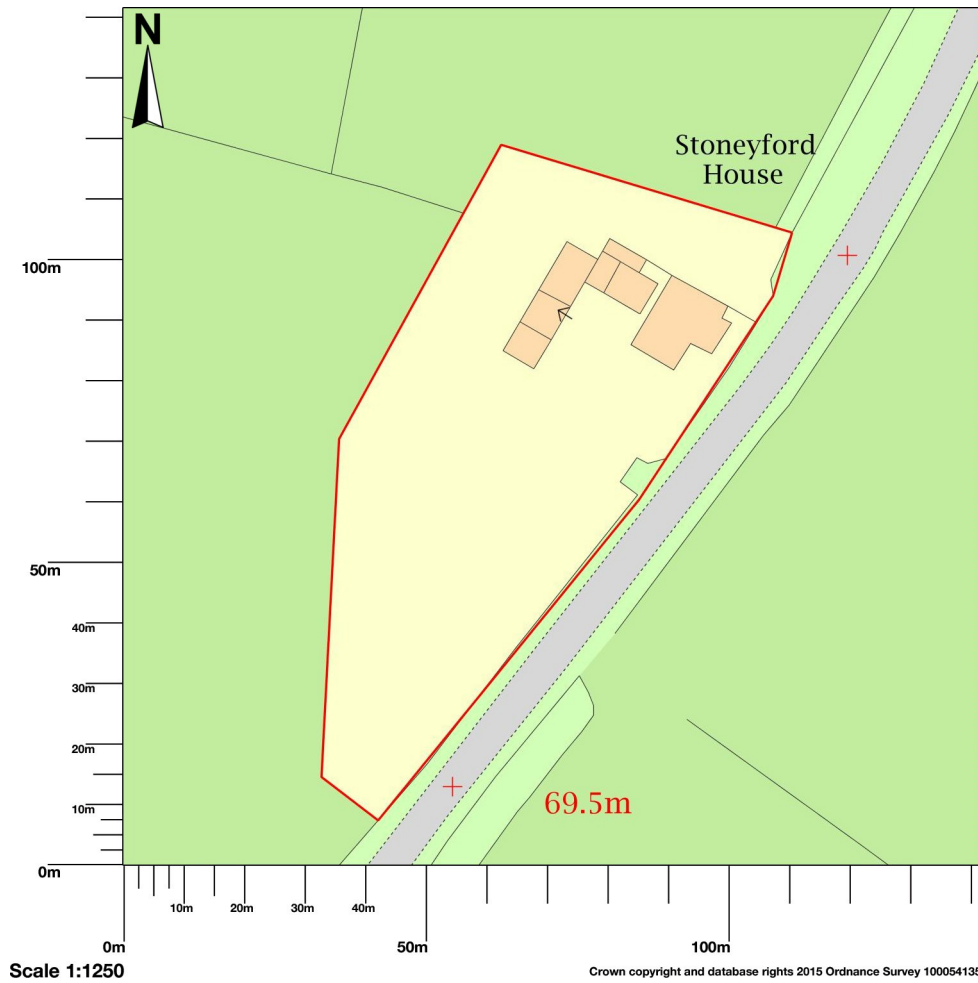

Stoneyford House, Fosse Way, Eathorpe, Leamington Spa, CV33 9DG

Map area bounded by: 439433,269403 439575,269545. Produced on 24 March 2018 from the OS National Geographic Database. Reproduction in whole or part is prohibited without the prior permission of Ordnance Survey. © Crown copyright 2018. Supplied by UKPlanningMaps.com a licensed OS partner (100054135). Unique plan reference: p2buk/233562/319005