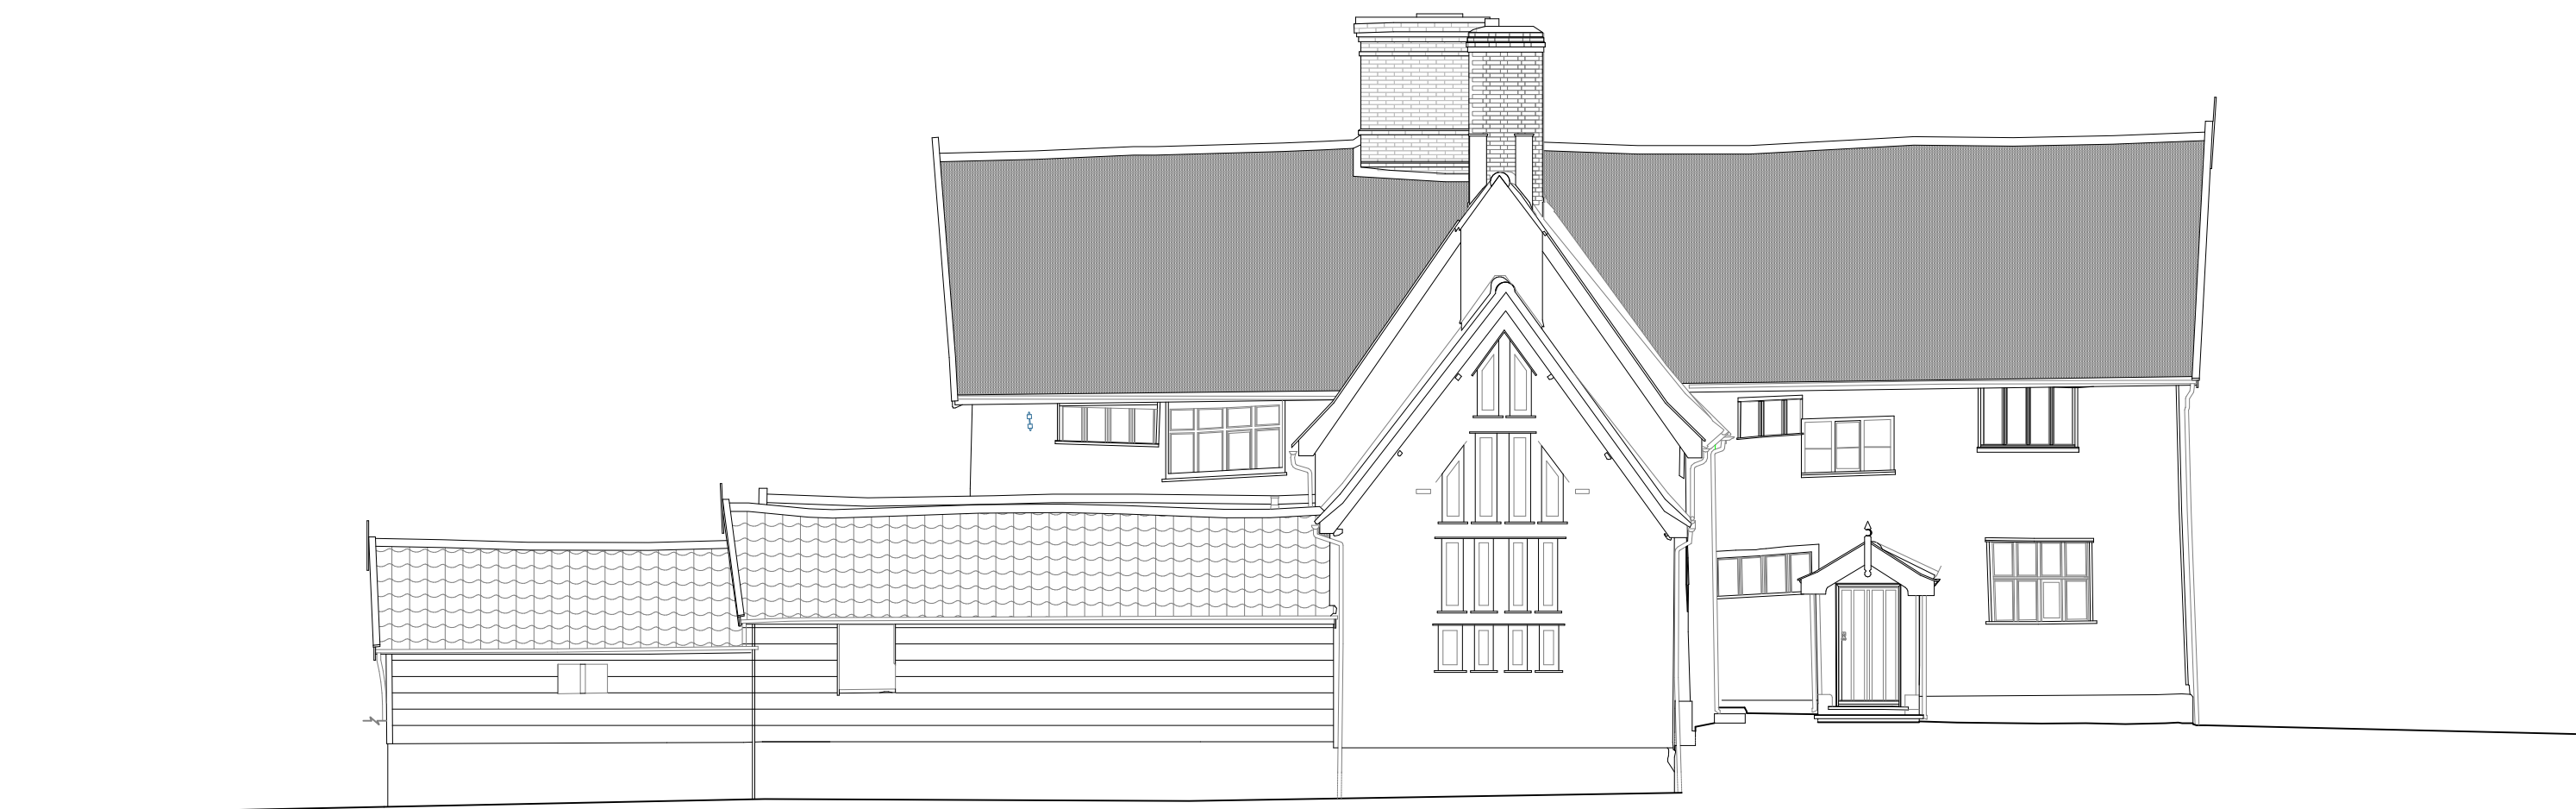

**EAST ELEVATION
EXISTING**

PL 011

REV	DATE	DESCRIPTION	CHK	NOTES
P1	17/02/2022	FOR PLANNING	MV	
P2	02/03/2022	FOR PLANNING	MV	

RETROUVIUS
2A Ravensworth Road | London
NW10 5NR | +44(0)20 8960 8676
projectenquires@retrovius.com

Priory Wingfield
Top Road, Wingfield,
Suffolk, IP21 5QT

EXISTING ELEVATION BB

180_ PL-011
SCALE@A3 1:100