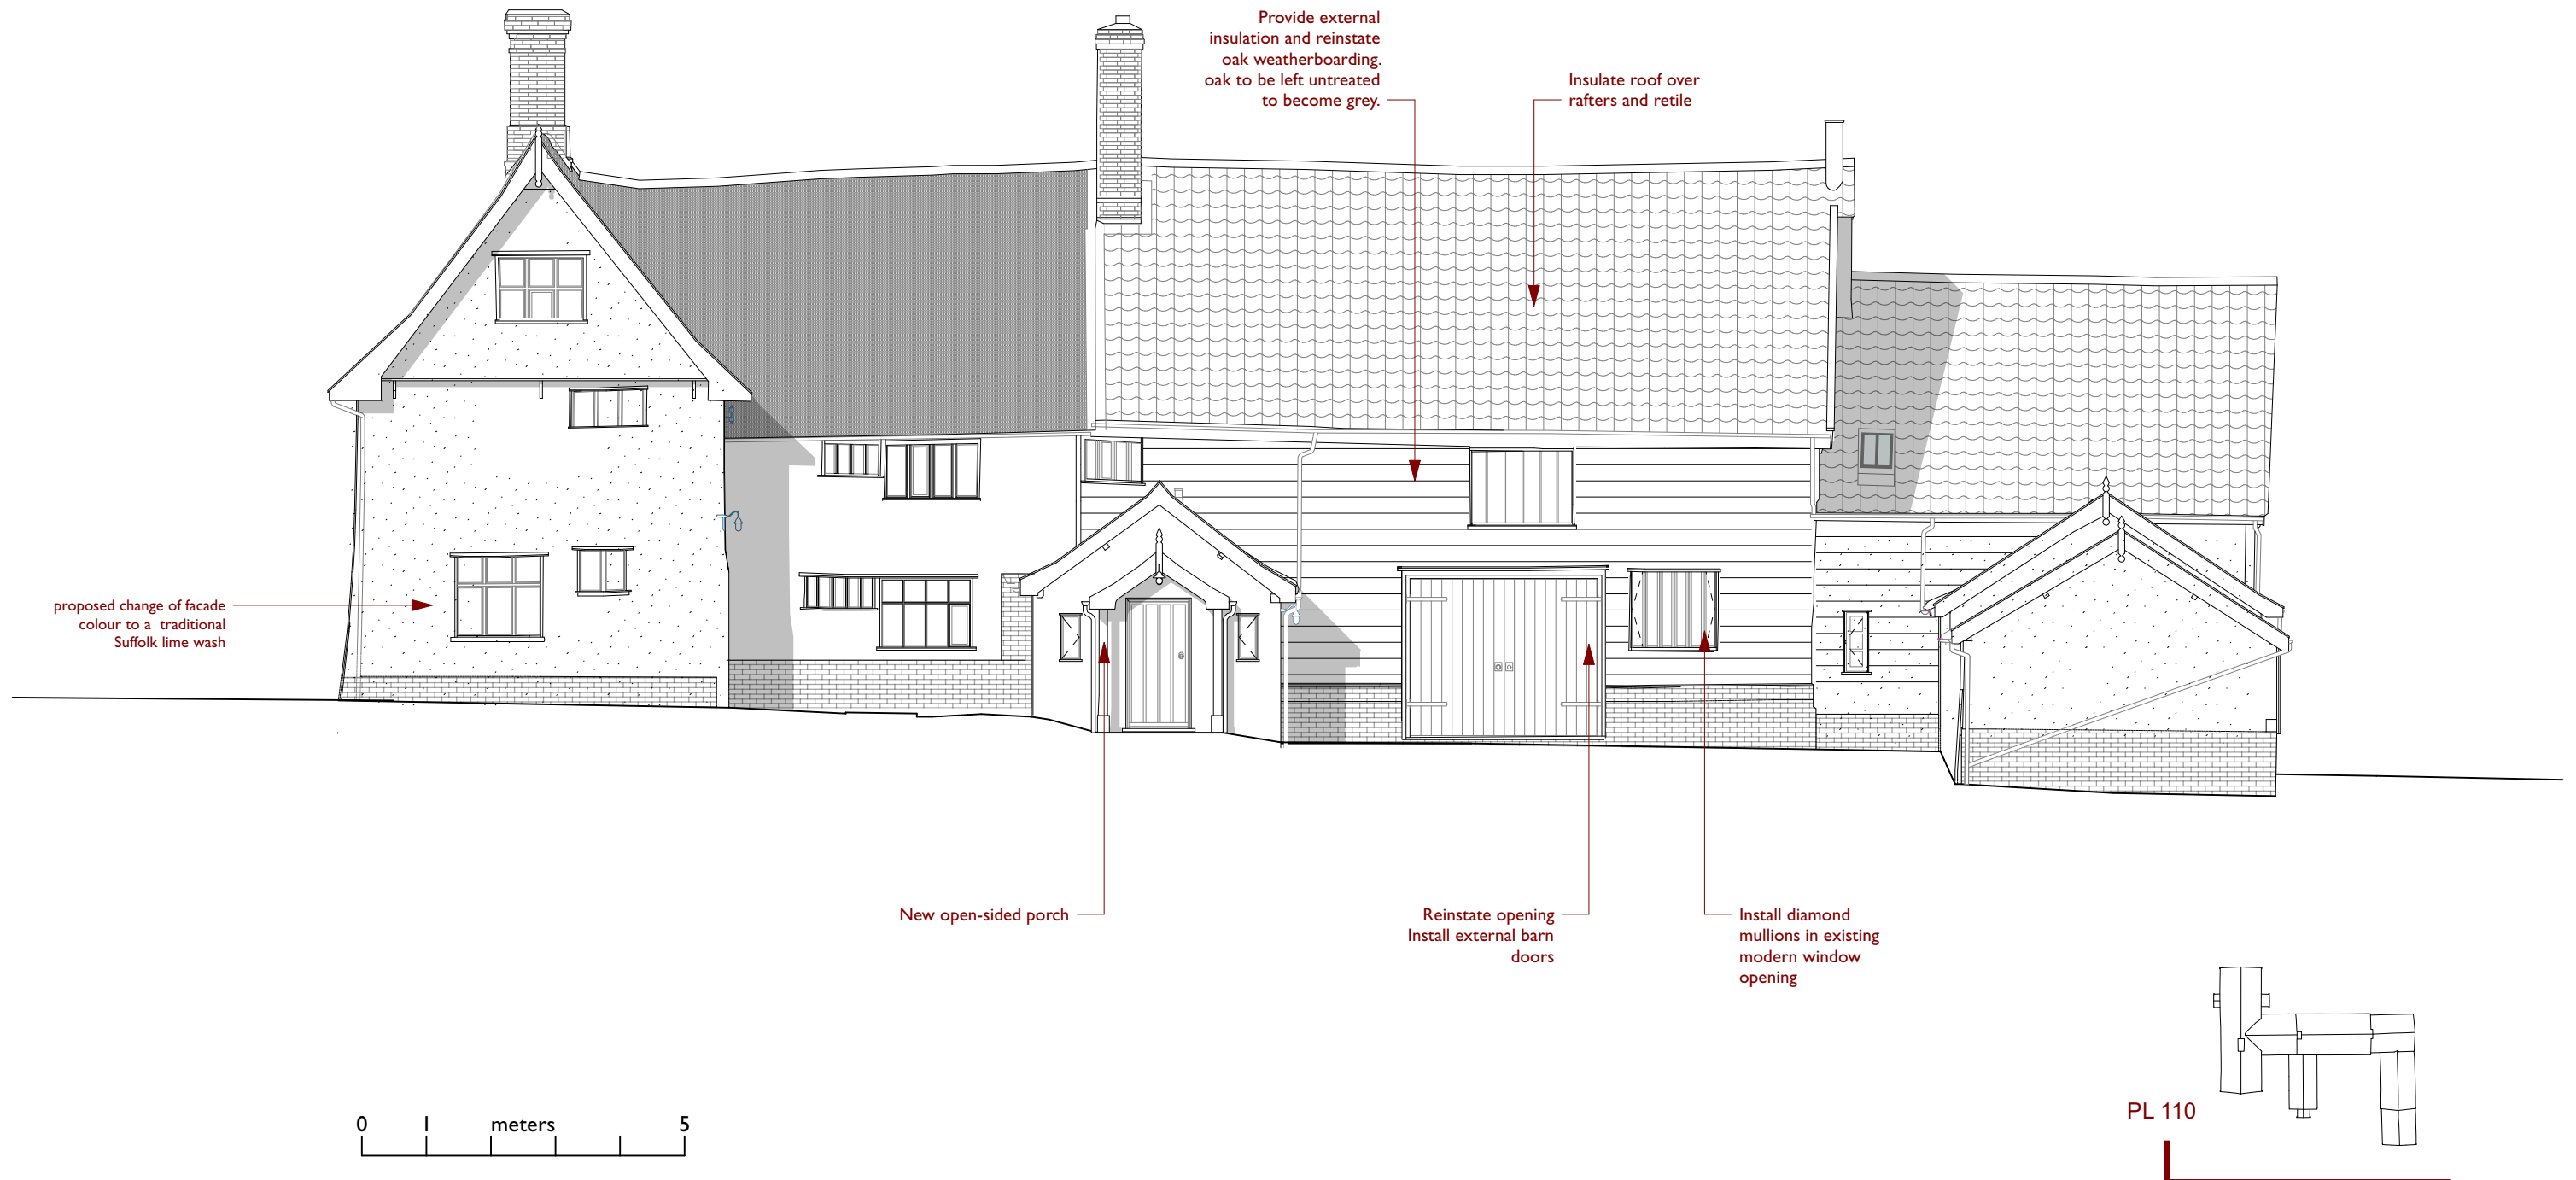

**SOUTH ELEVATION  
PROPOSED**

| REV | DATE       | DESCRIPTION  | CHK | NOTES |
|-----|------------|--------------|-----|-------|
| P1  | 17/02/2022 | FOR PLANNING | MV  |       |
| P2  | 02/03/2022 | FOR PLANNING | MV  |       |
|     |            |              |     |       |
|     |            |              |     |       |
|     |            |              |     |       |

existing  
 demolitions  
 proposed

**RETROUVIUS**

2A Ravensworth Road | London  
NW10 5NR | +44(0)20 8960 8676  
projectenquires@retrovius.com

Priory Wingfield  
Top Road, Wingfield,  
Suffolk, IP21 5QT

PROPOSED ELEVATION AA 180\_ PL-110  
SCALE@A3 1:100