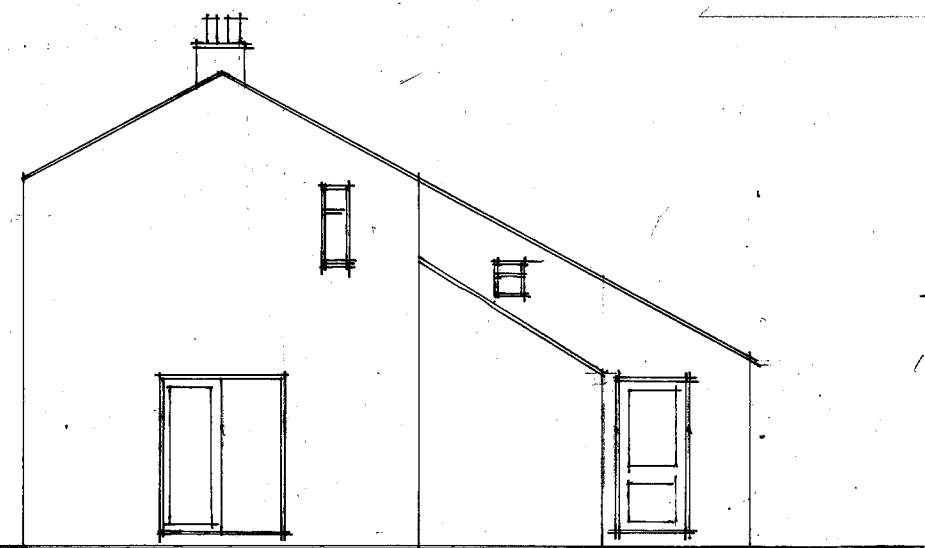

EXISTING NORTH

EXISTING WEST

EXISTING EAST

<b>John Elves Associates</b> <b>Architectural consultants</b>  22 The Fellside Kenton Newcastle upon Tyne NE3 4LJ  Tel 0191 2135066 Mob 07984 064648	<b>Client</b> Mr & Mrs P. Borthwick	<b>Title</b> Existing elevations	<b>Proj no</b> 2201
	<b>Project</b> Proposed alterations and extensions to Lark Cottage Comsay		<b>Drq No</b> 3
			<b>Scale</b> 1 : 100
			<b>Date</b> 01 - 22