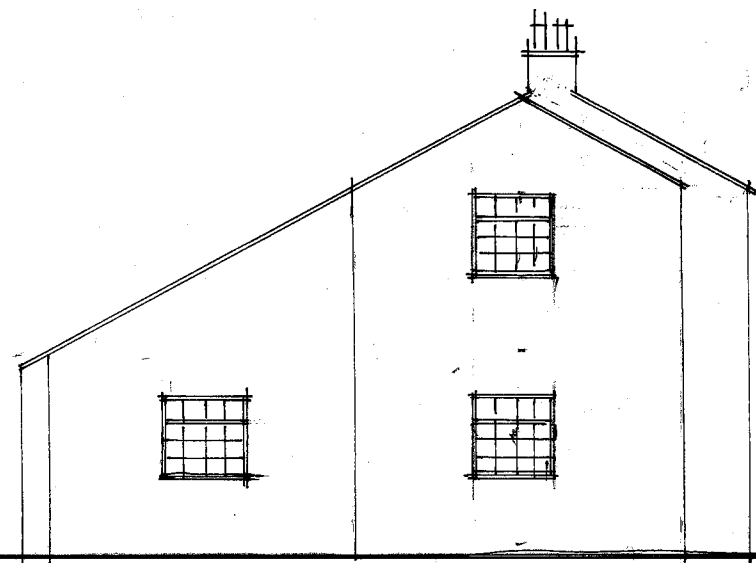

EXISTING NORTH

EXISTING WEST

EXISTING EAST

<b>John Elves Associates</b> <b>Architectural consultants</b>  22 The Fellside Kenton Newcastle upon Tyne NE3 4LJ  Tel 0191 2135066 Mob 07984 064648	<b>Client</b> Mr & Mrs P. Borthwick	<b>Title</b> Existing elevations	<b>Proj no</b> 2201
	<b>Project</b> Proposed alterations and extensions to Lark Cottage Comsay		<b>Drq No</b> 3
			<b>Scale</b> 1 : 100
			<b>Date</b> 01 - 22