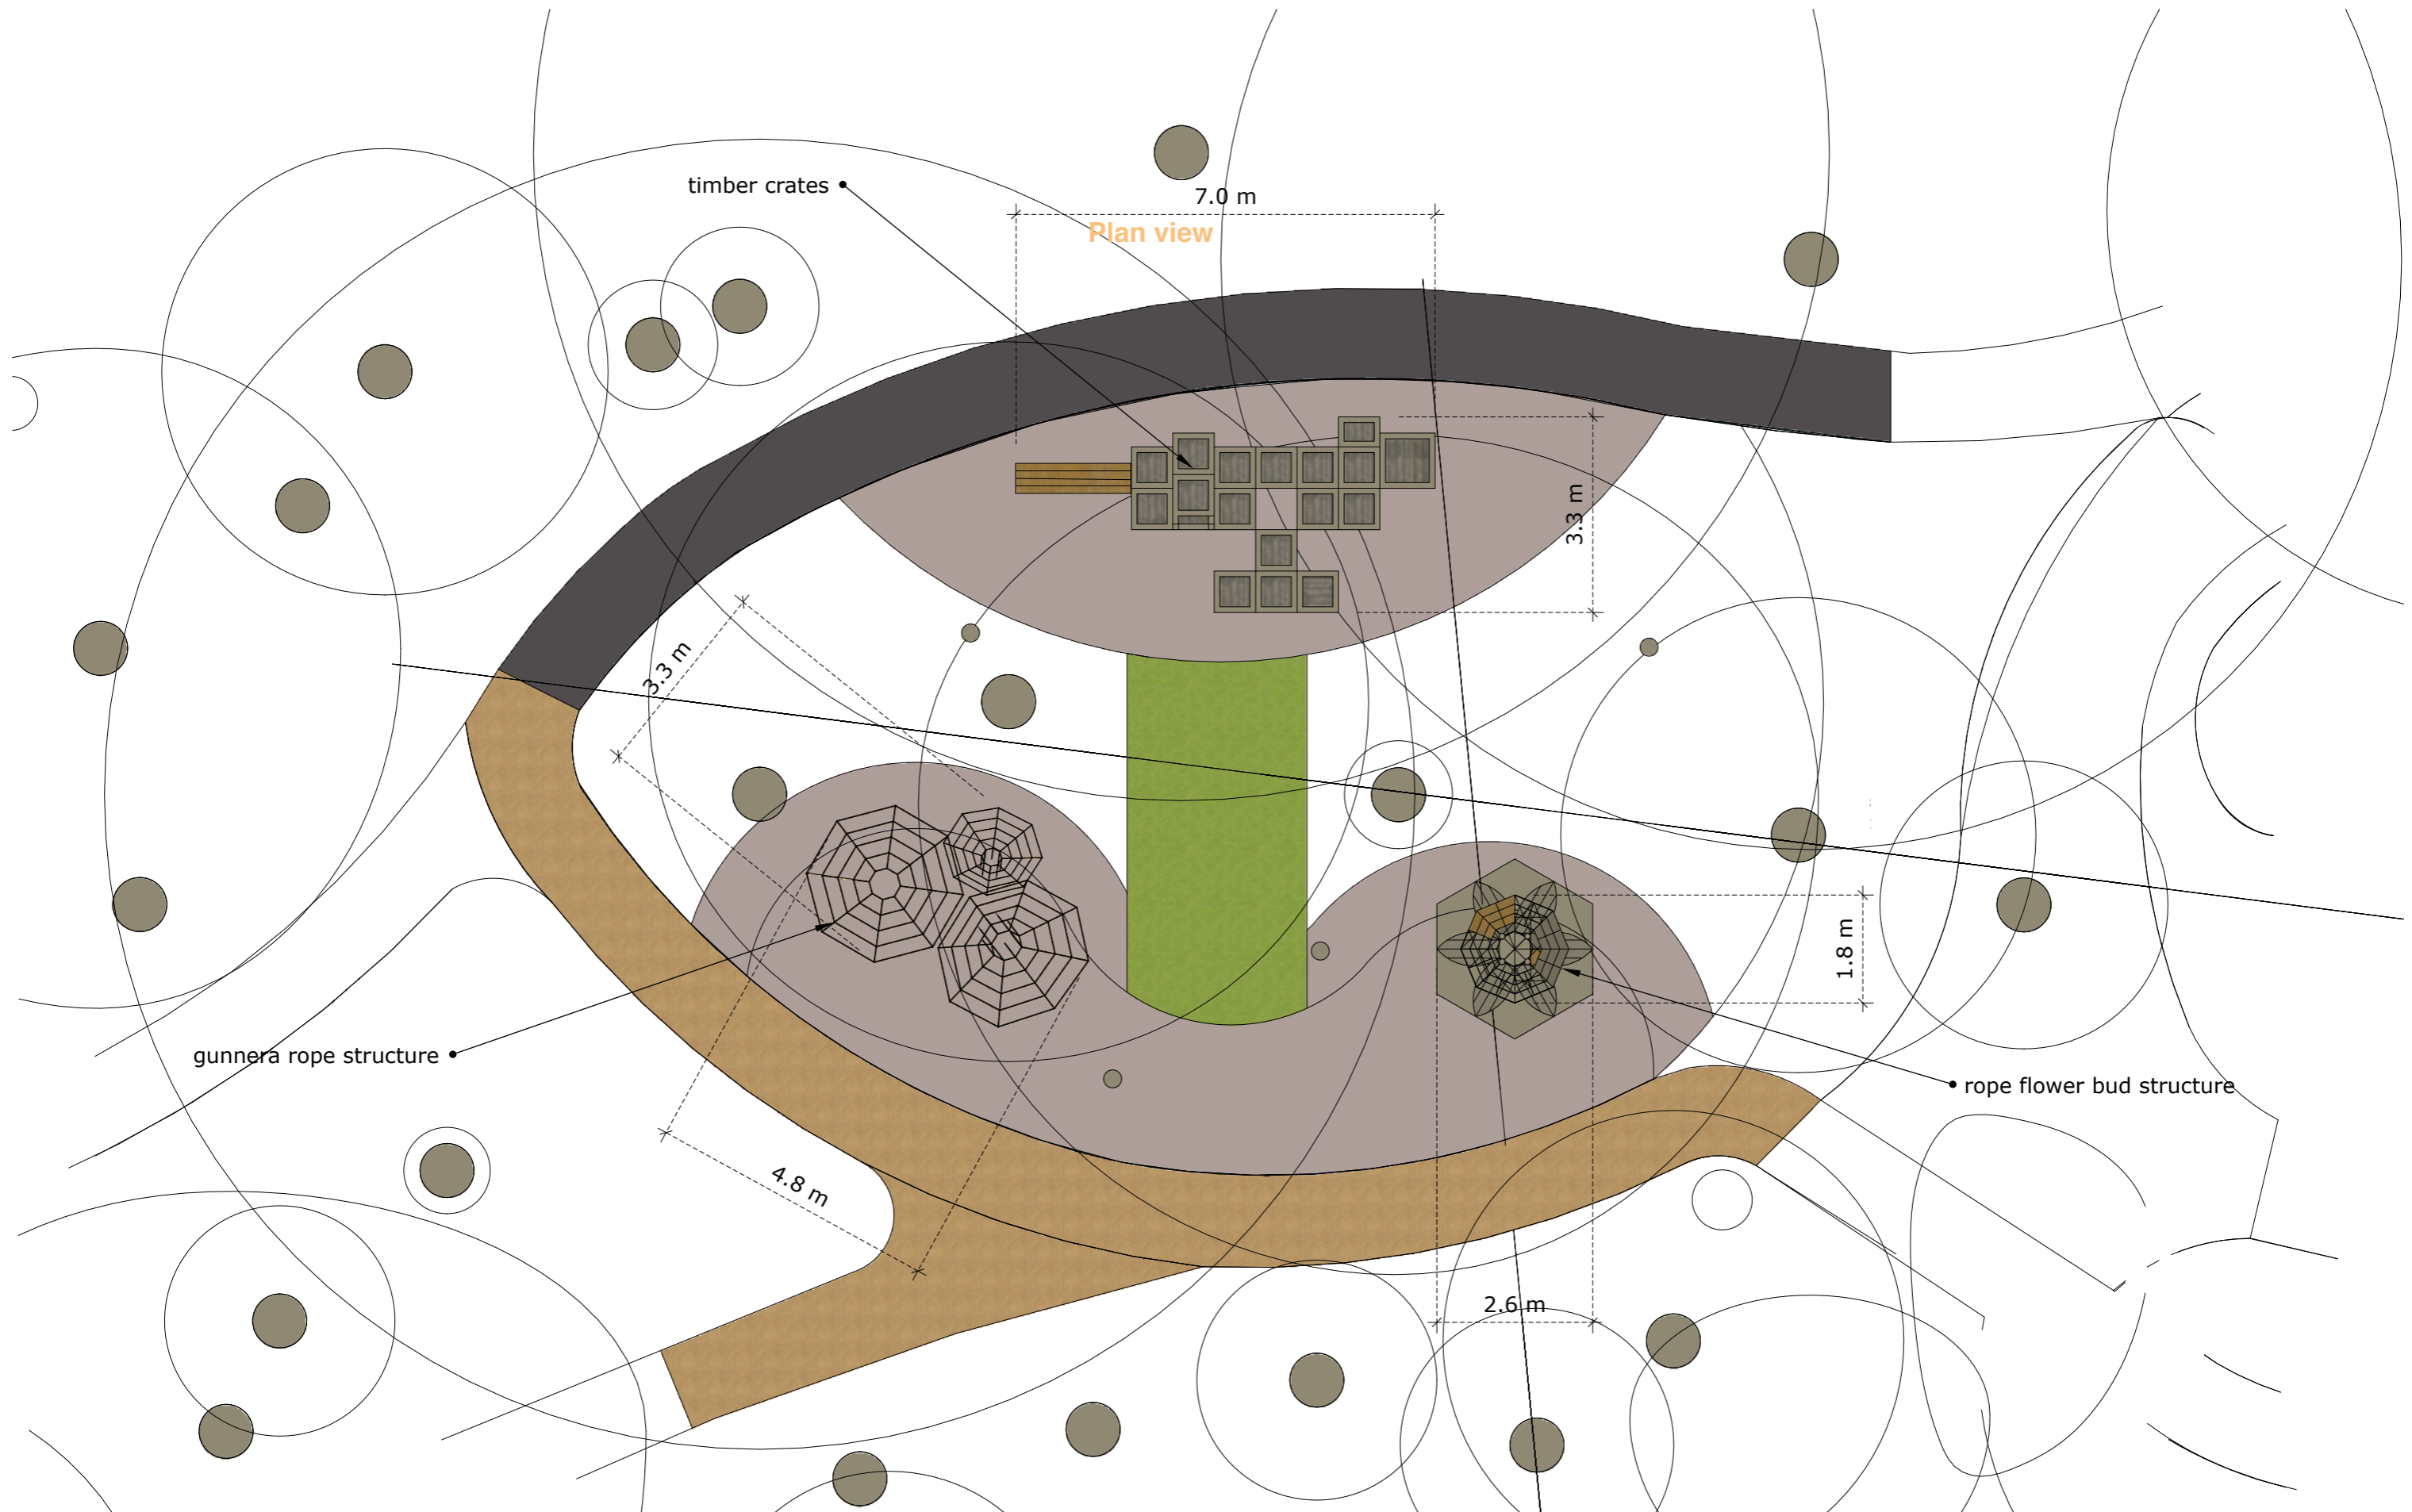

BA-MPC_1.1

The middleton's plant collection

DATE
21.02.19

BY
WH

SCALE
1:100 @ A3

PROJECT
Belay Awakes woodland play

FOR
English Heritage

STUDIO HARDIE
UNIT 4 PHOENIX WORKS
NORTH STREET
LEWES
EAST SUSSEX
BN7 2PE

North elevation

East elevation

South elevation

West elevation