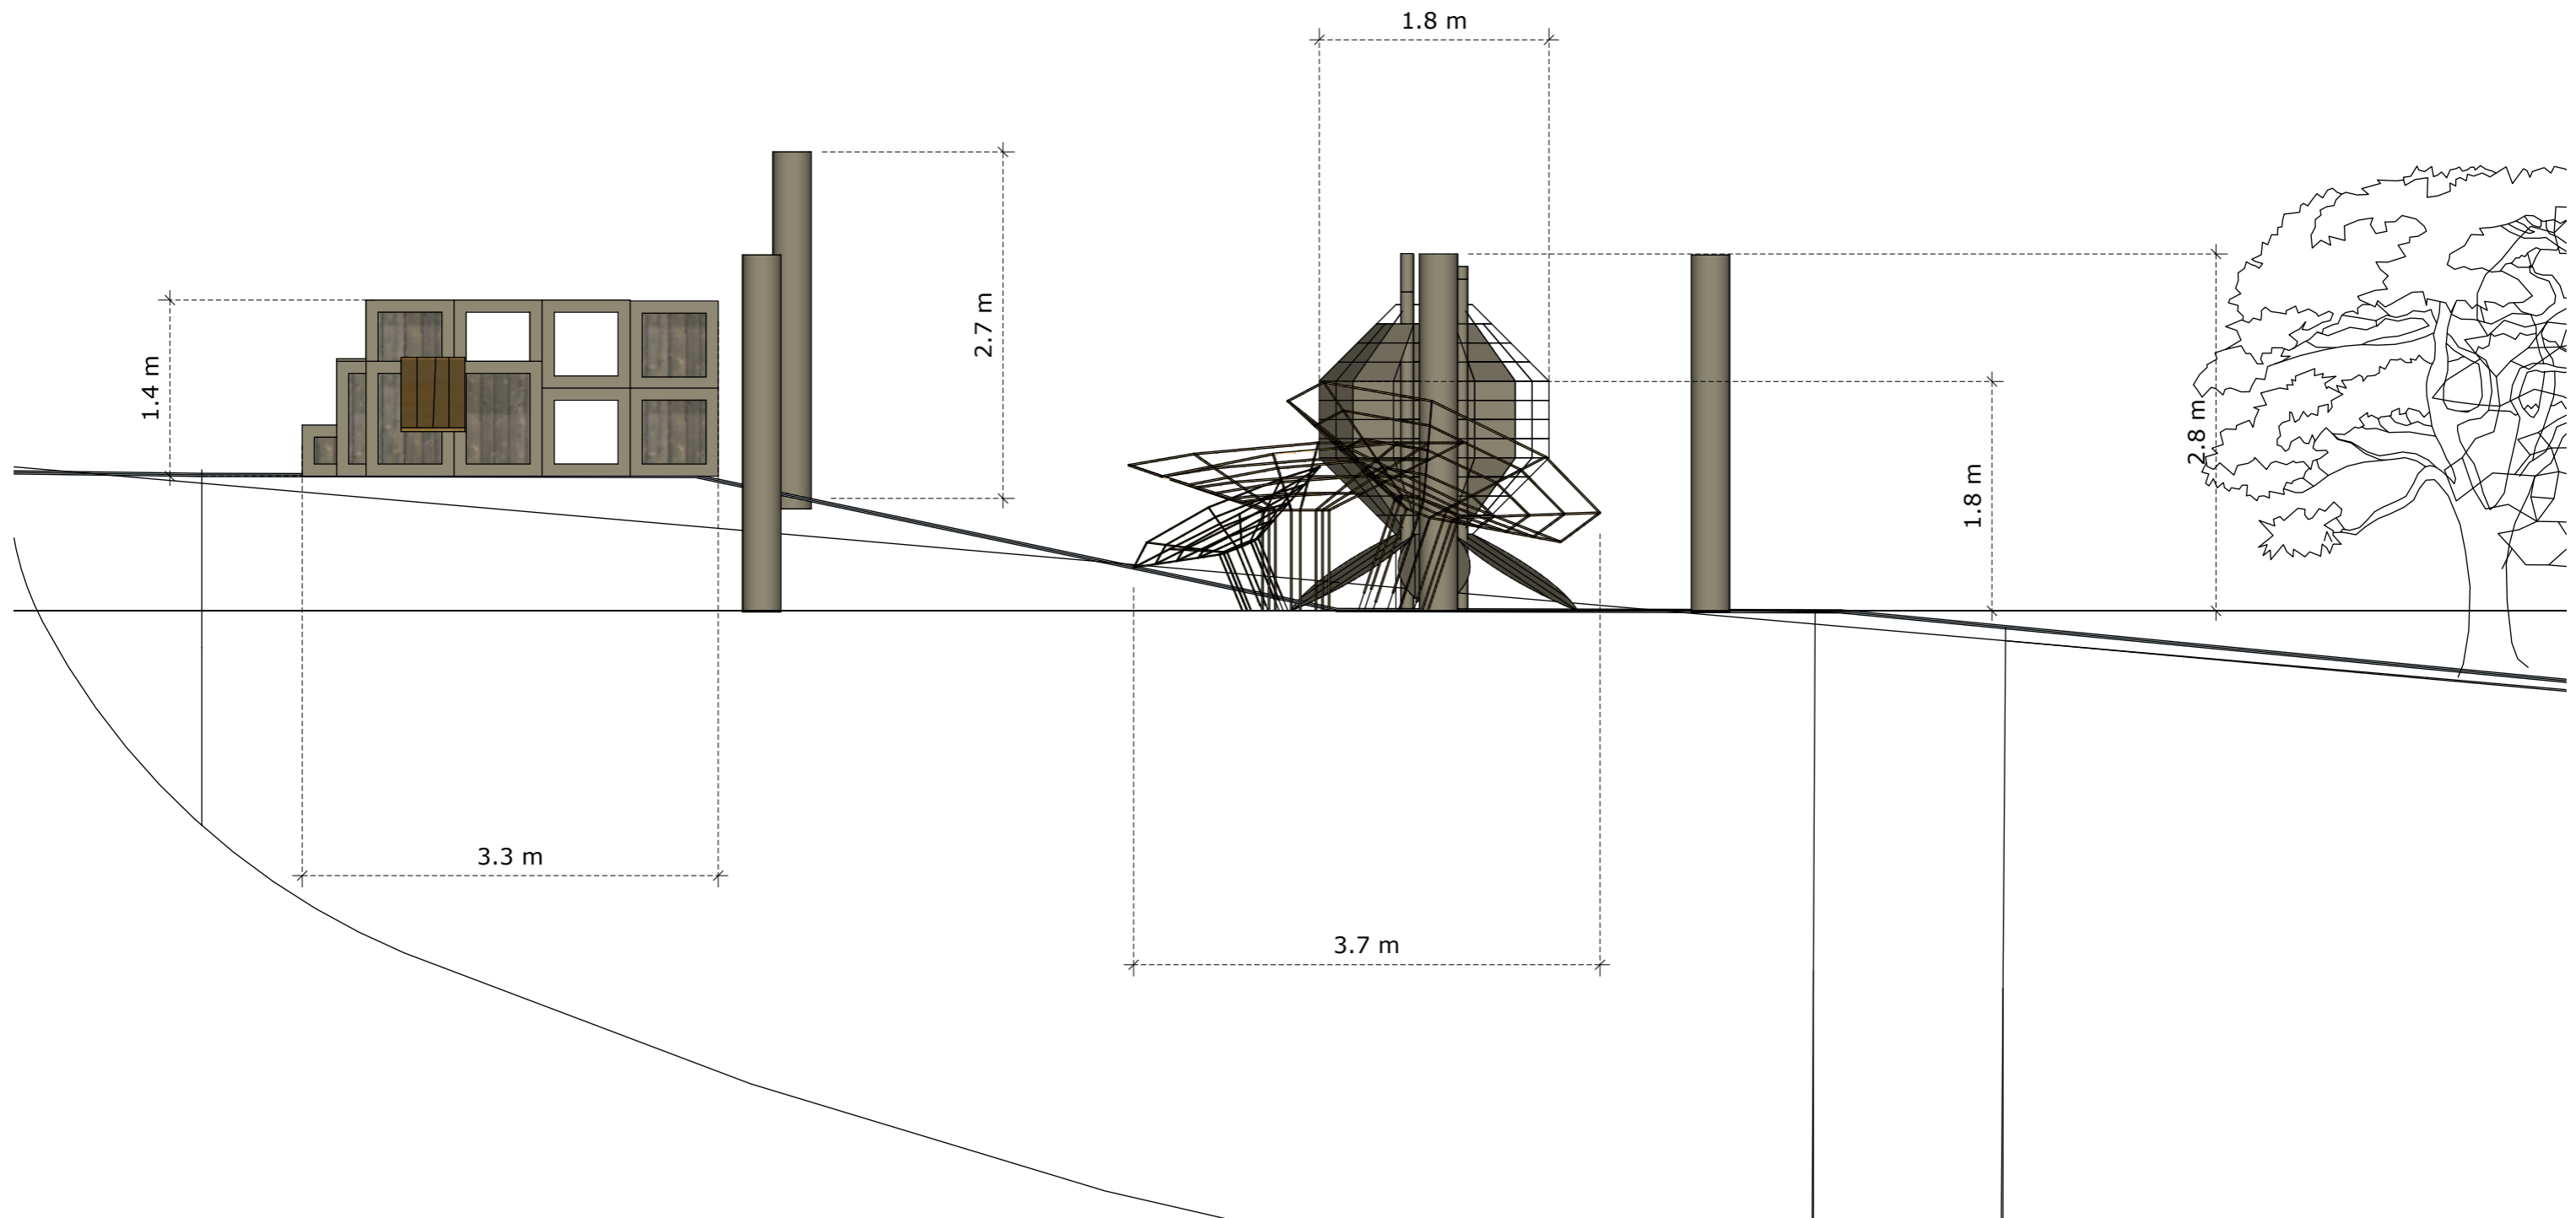

BA-MPC_1.1

The middleton's plant collection

DATE
21.02.19

BY
WH

SCALE
1:100 @ A3

PROJECT
Belay Awakes woodland play

FOR
English Heritage

STUDIO HARDIE
UNIT 4 PHOENIX WORKS
NORTH STREET
LEWES
EAST SUSSEX
BN7 2PE

North elevation

East elevation

South elevation

West elevation