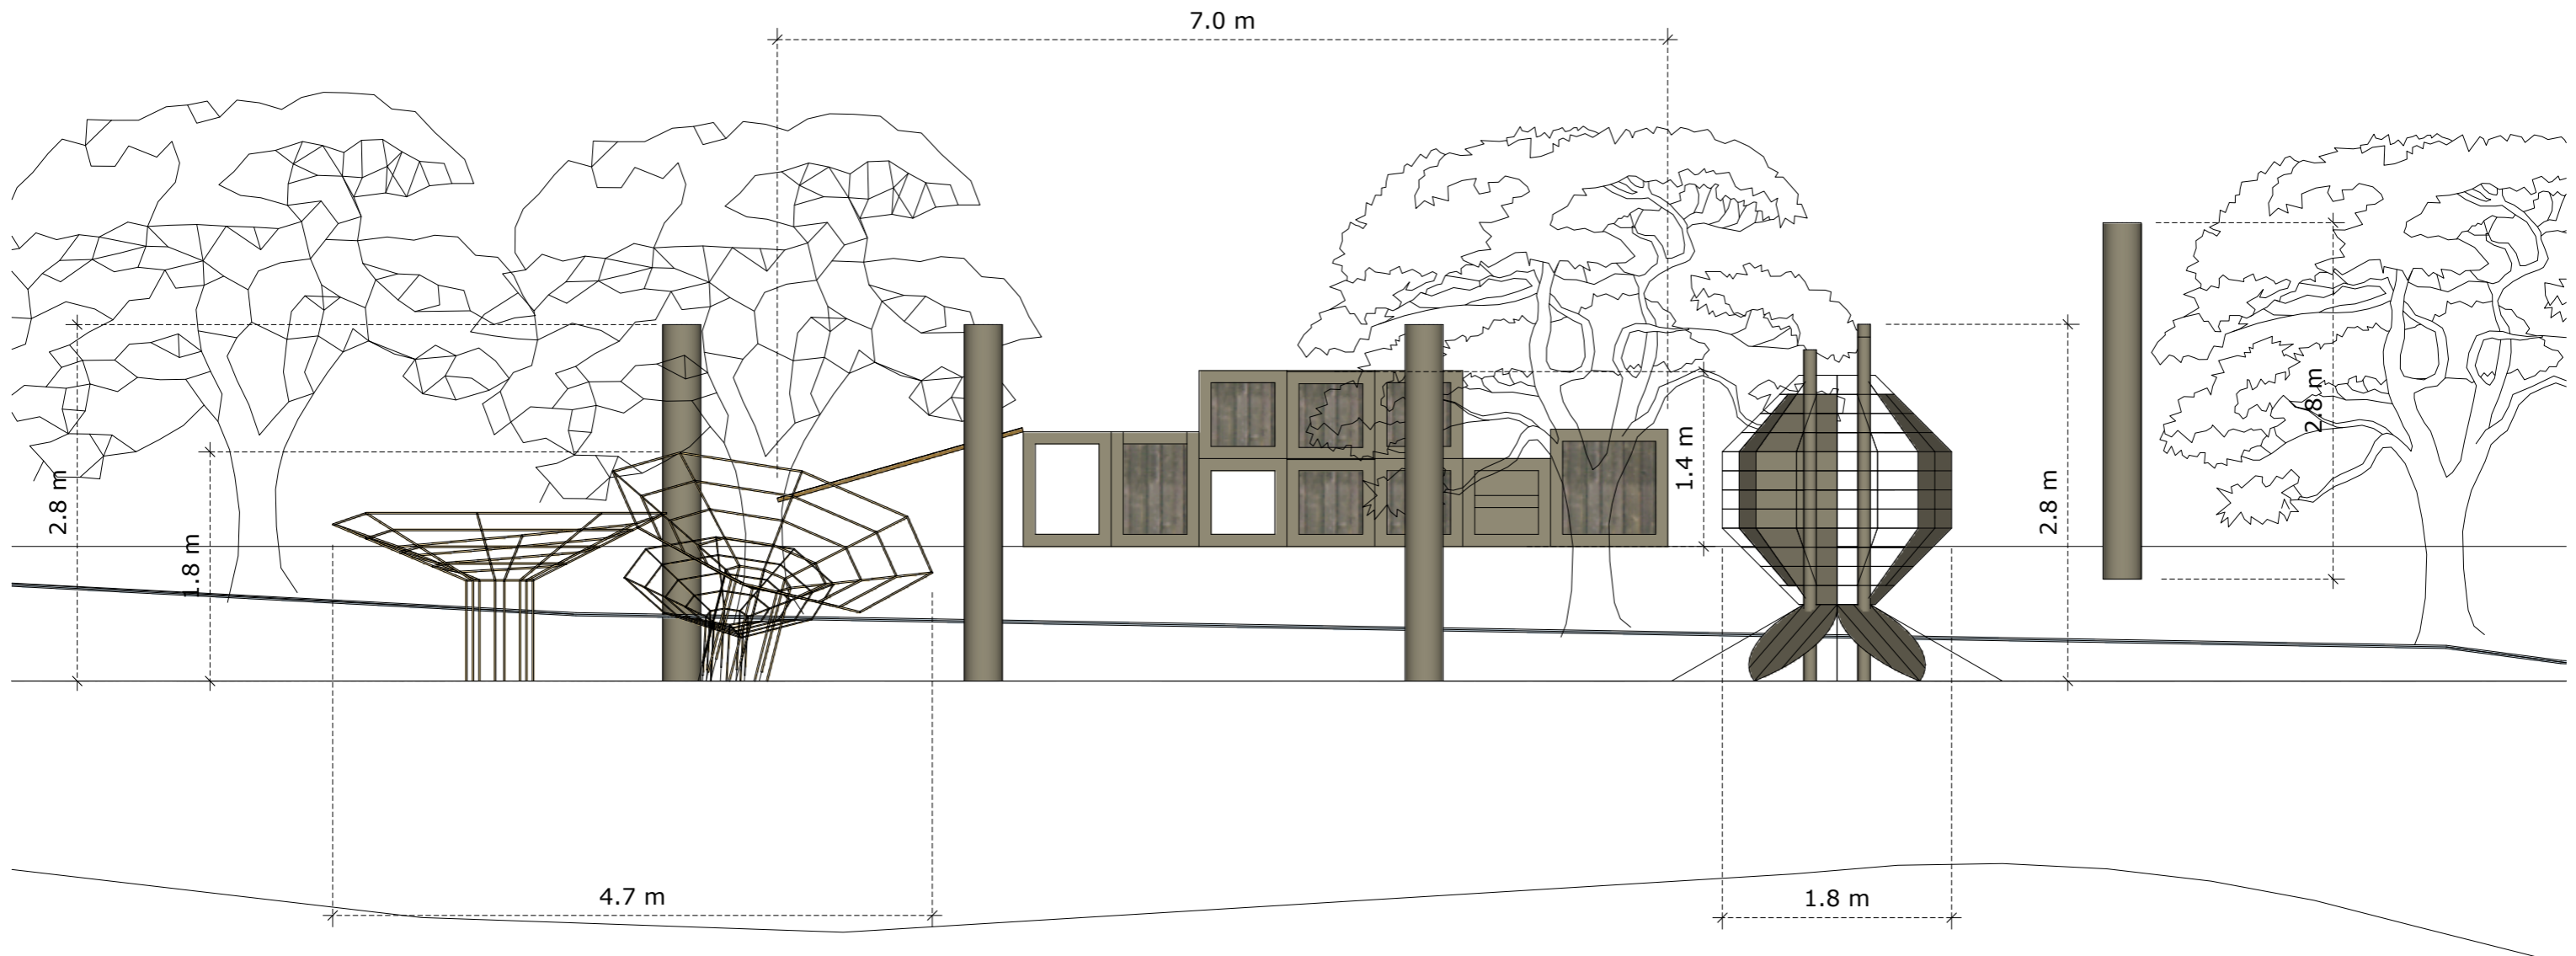

BA-MPC_1.1

The middleton's plant collection

DATE
21.02.19

BY
WH

SCALE
1:100 @ A3

PROJECT
Belay Awakes woodland play

FOR
English Heritage

STUDIO HARDIE
UNIT 4 PHOENIX WORKS
NORTH STREET
LEWES
EAST SUSSEX
BN7 2PE

North elevation

East elevation

South elevation

West elevation