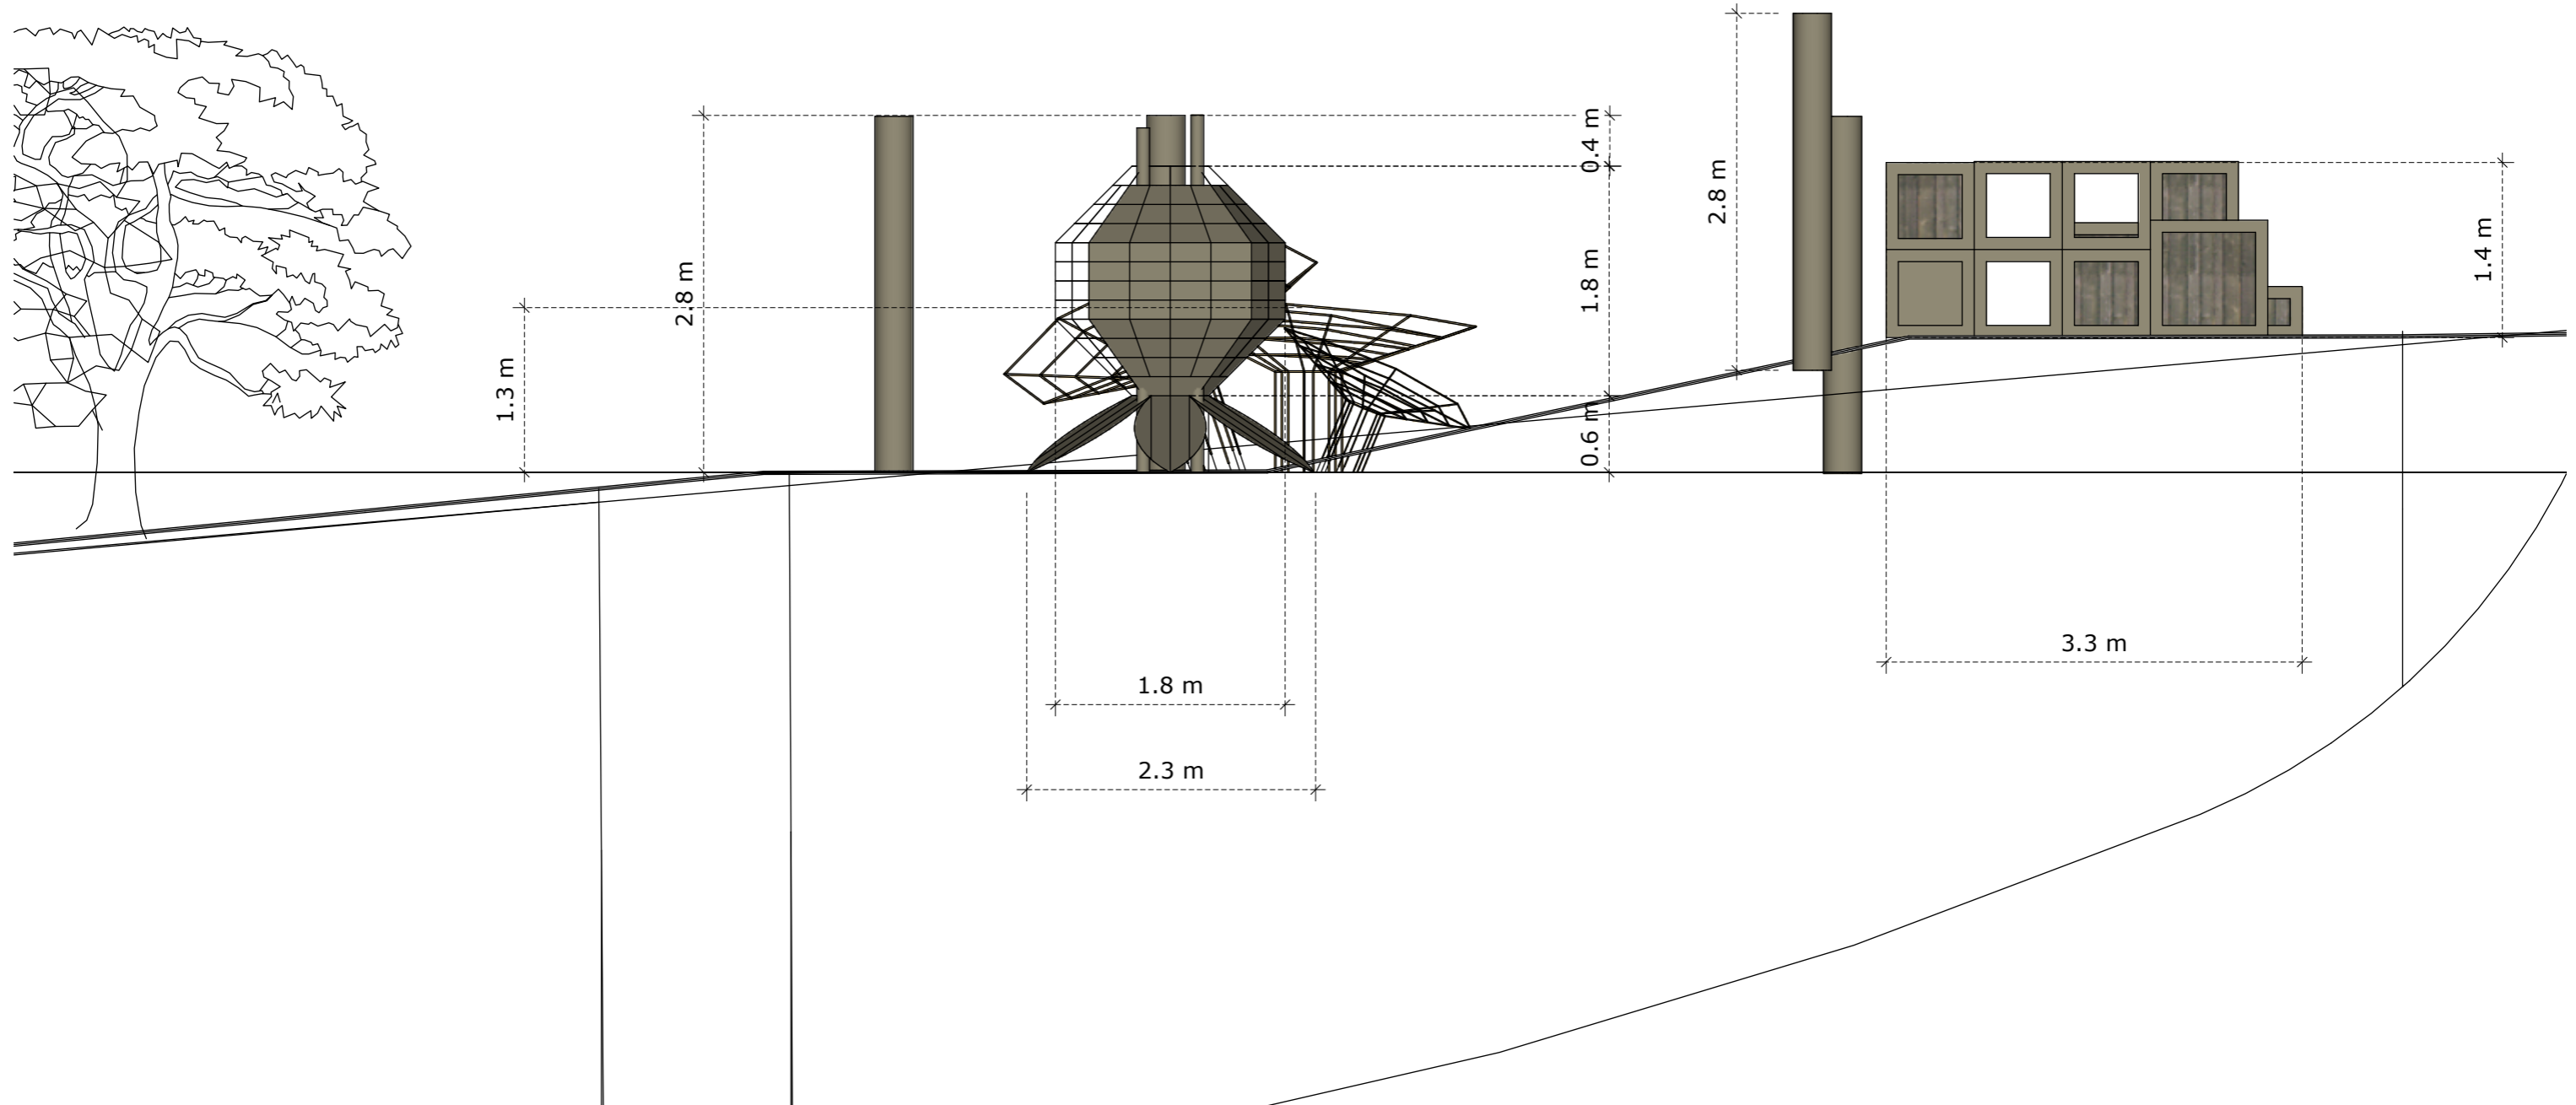

BA-MPC_1.1

The middleton's plant collection

DATE
21.02.19

BY
WH

SCALE
1:100 @ A3

PROJECT
Belay Awakes woodland play

FOR
English Heritage

STUDIO HARDIE
UNIT 4 PHOENIX WORKS
NORTH STREET
LEWES
EAST SUSSEX
BN7 2PE

North elevation

East elevation

South elevation

West elevation