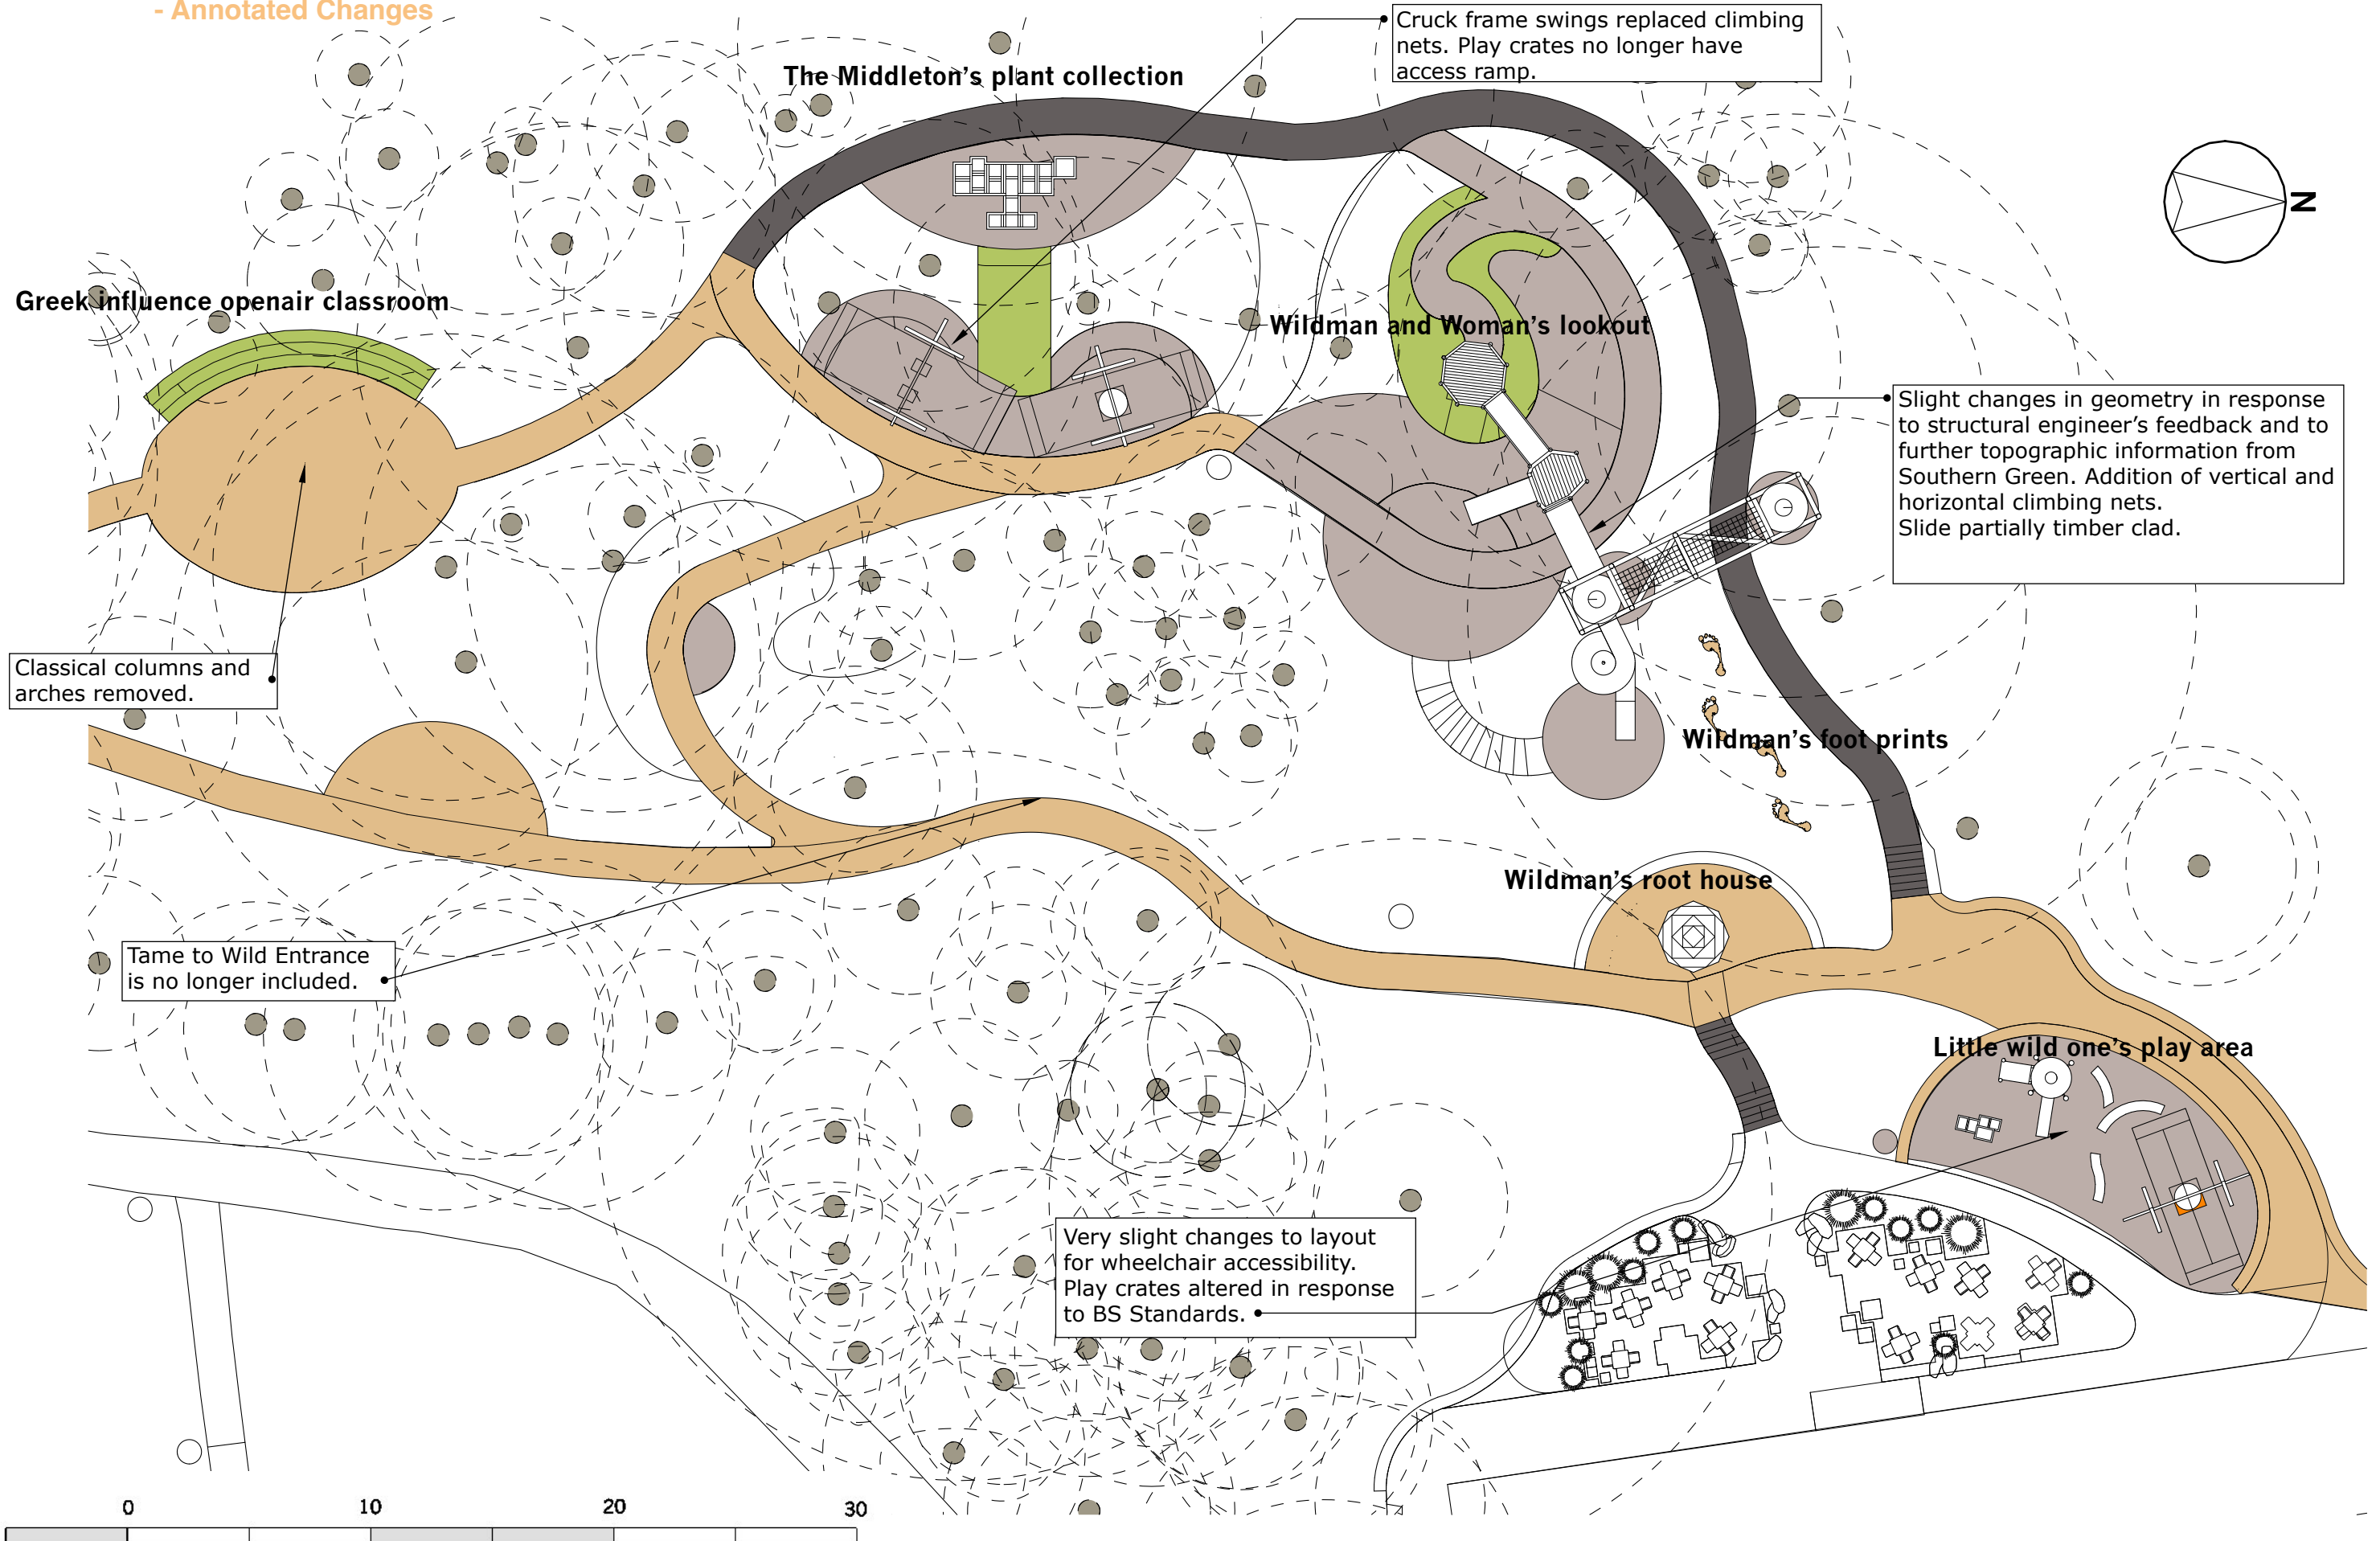

Belsay Awakes Play Layout  
- Annotated Changes

BY  
WH/TH

The Middleton's plant collection

Cruck frame swings replaced climbing nets. Play crates no longer have access ramp.

Greek influence openair classroom

Wildman and Woman's lookout

Slight changes in geometry in response to structural engineer's feedback and to further topographic information from Southern Green. Addition of vertical and horizontal climbing nets. Slide partially timber clad.

Classical columns and arches removed.

Wildman's foot prints

Wildman's root house

Tame to Wild Entrance is no longer included.

Little wild one's play area

Very slight changes to layout for wheelchair accessibility. Play crates altered in response to BS Standards.