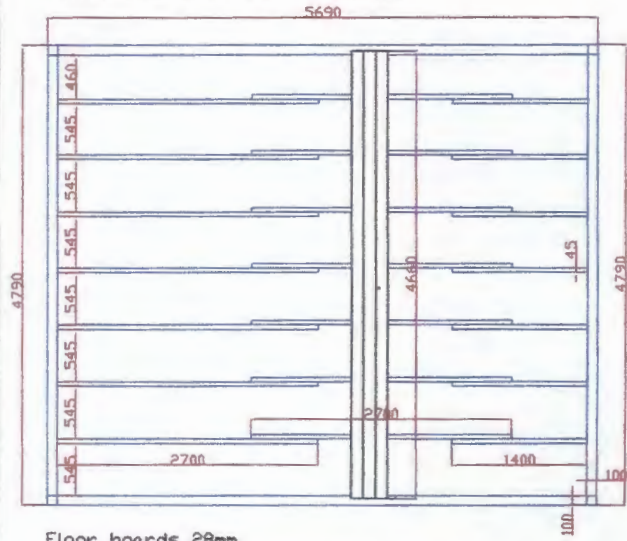

	Code	Size	Glazing	mm	Pcs
WINDOWS	DGV-2/24*	1130x1310mm		70	1
DOORS	VDFDG24-V*	1930x3050mm	fully glazed		1

DEXA SPA 5950-70 DG LR

SIZE (m): 5.9 x 5.0
 HEIGHT SIDE WALL: 2145 mm
 RIDGE HEIGHT: 2405 mm
 WALL LOG: 70 mm

SCOTT SHEDS LTD

* - ALL TOUGHENED GLASS

Single roof: 19mm thickness roof boards on top.

FOUNDATION AND FLOOR JOISTS PLAN

Floor boards 28mm
Foundation and floor joists height 45mm