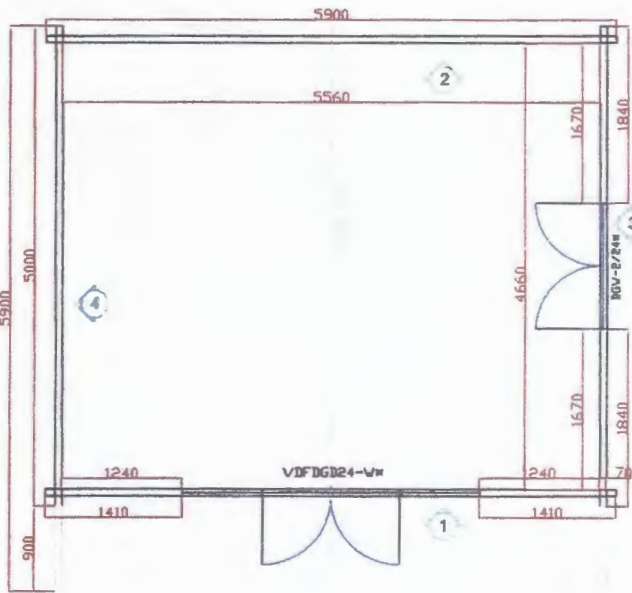

	Code	Size	Glazing	mm	Pcs
WINDOWS	DGV-2/24*	1130x1310mm		70	1
DOORS	VDFDG24-V*	1930x3050mm	fully glazed		1

DEXA SPA 5950-70 DG LR

SIZE (m): 5.9 x 5.0
 HEIGHT SIDE WALL: 2145 mm
 RIDGE HEIGHT: 2405 mm
 WALL LOG: 70 mm

SCOTT SHEDS LTD

* - ALL TOUGHENED GLASS

Single roof: 19mm thickness roof boards on top.

FOUNDATION AND FLOOR JOISTS PLAN

Floor boards 28mm
Foundation and floor joists height 45mm