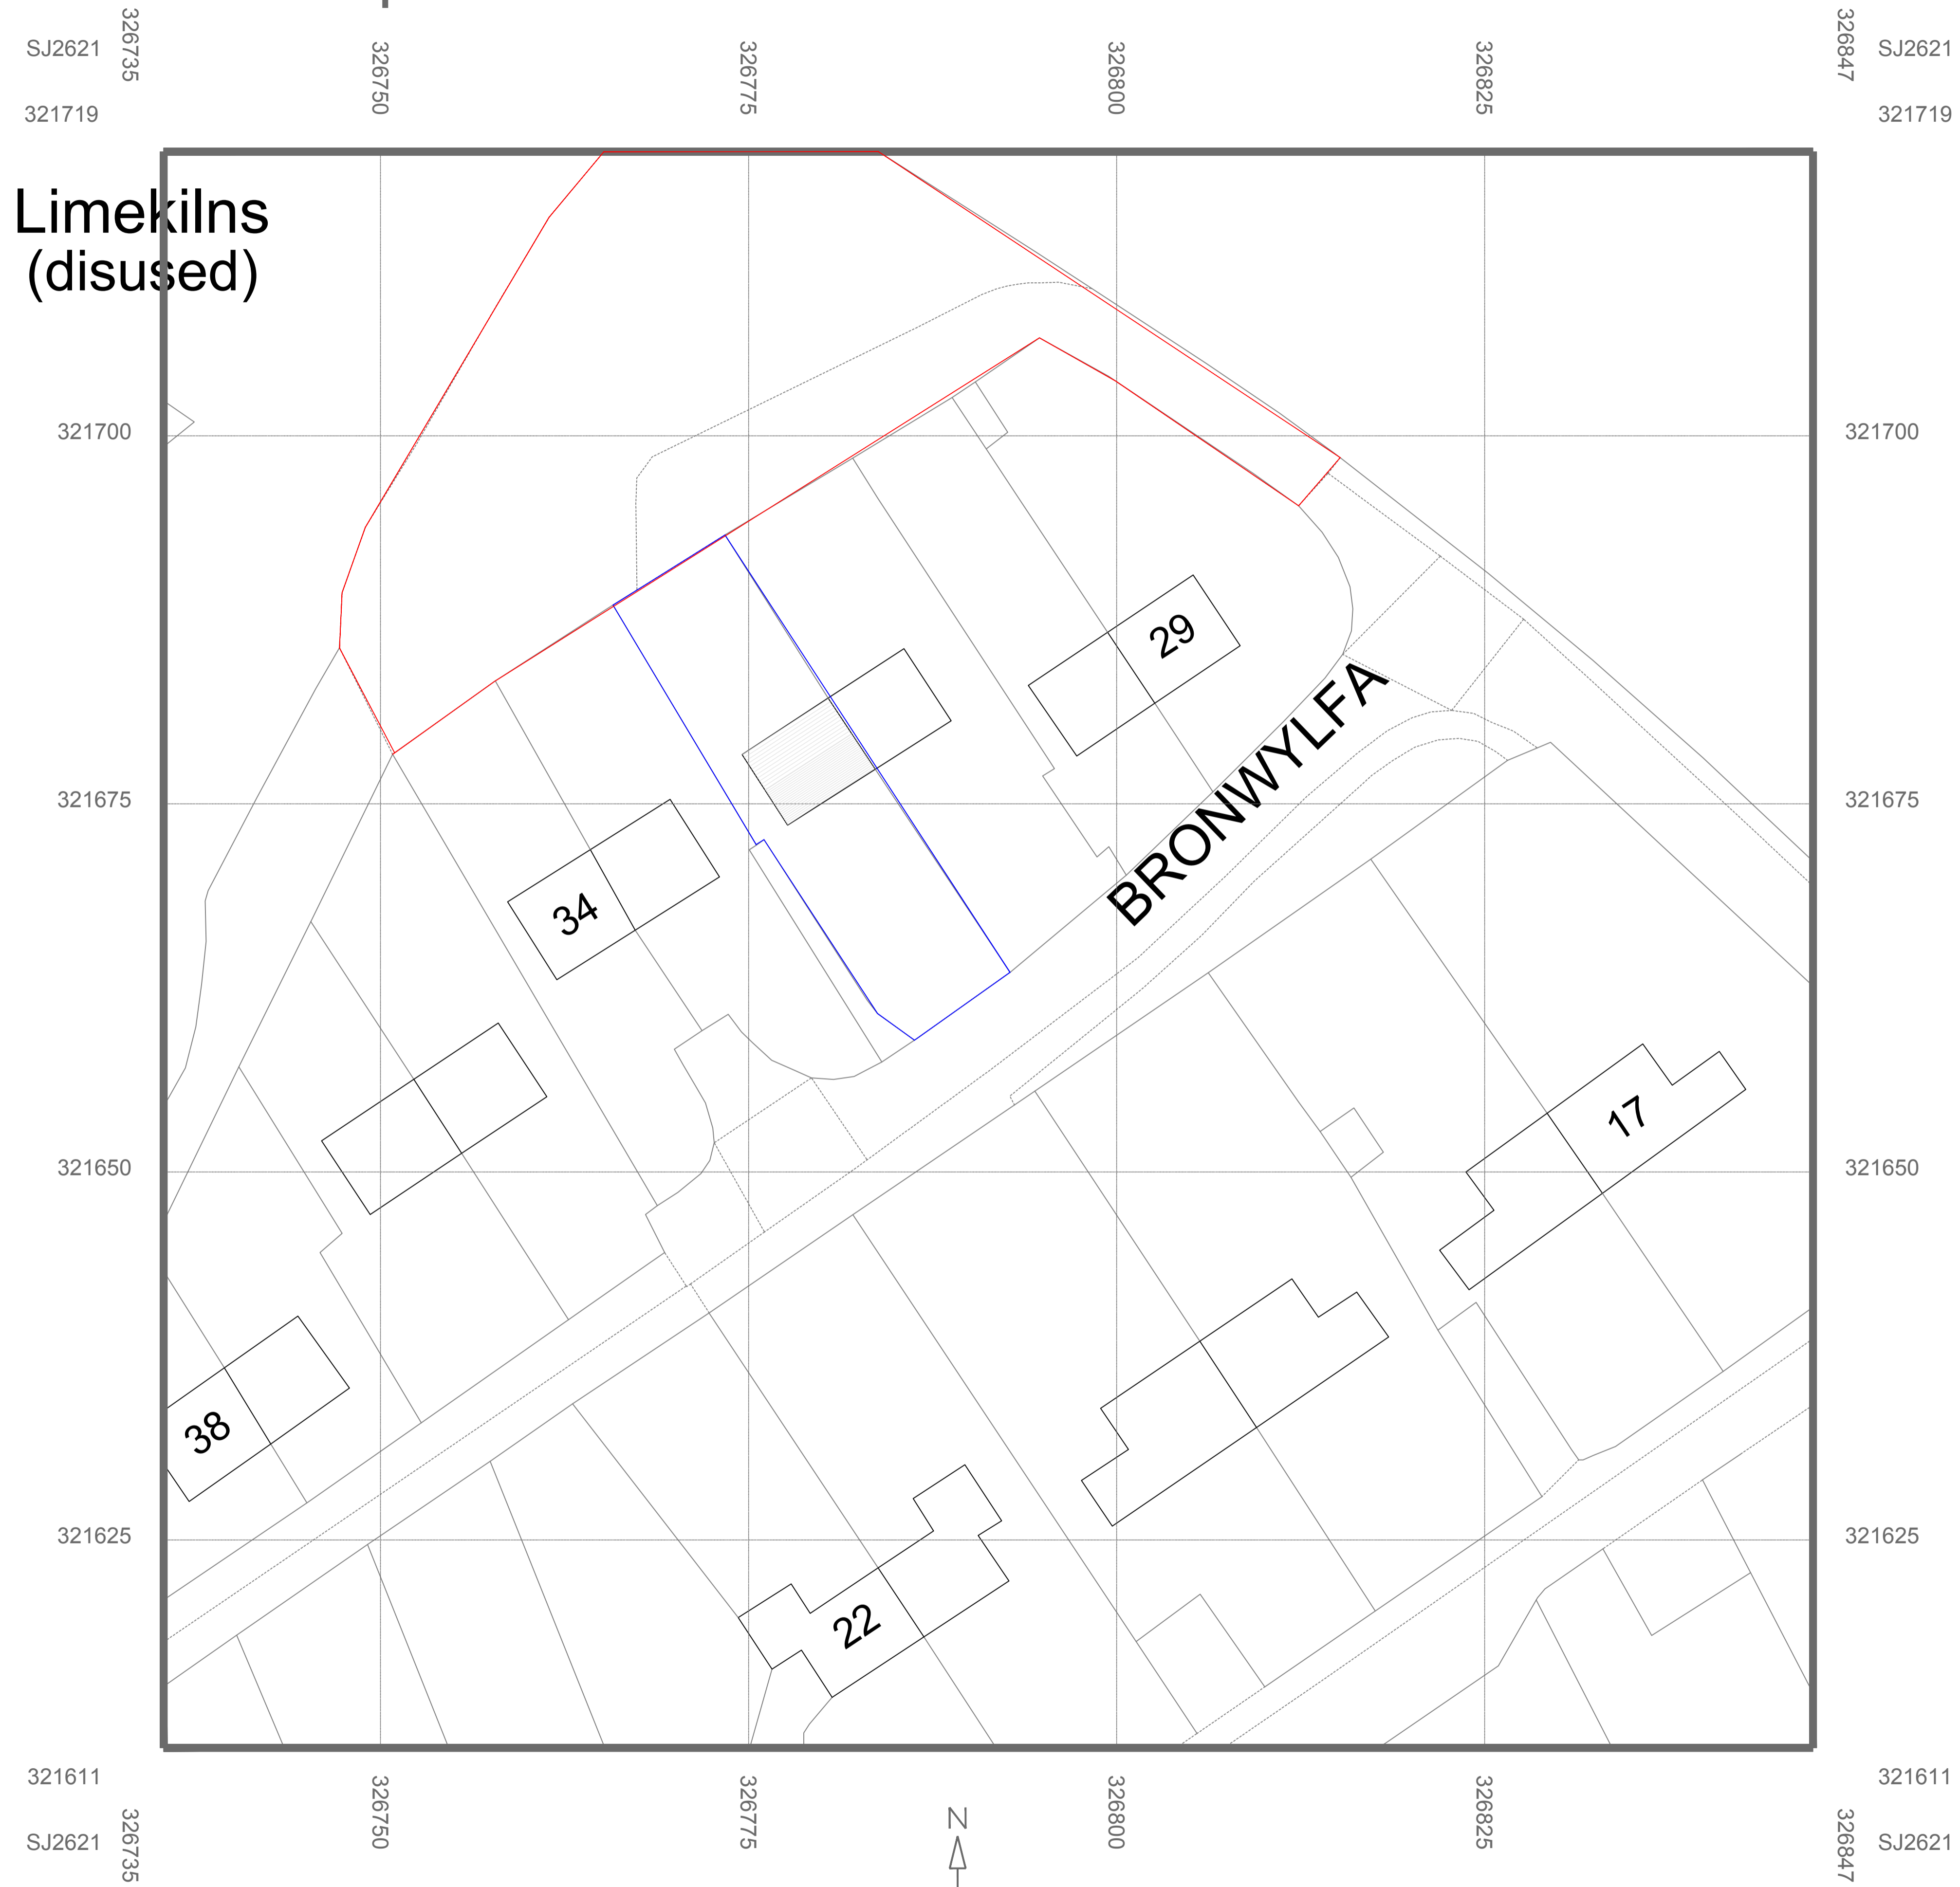

MapServe

Limekilns
(disused)

BRONWYLFA

38

34

29

22

17

Location Plan

| | | | |
|----------------------------------------------|------------|------------|--------------|
| A - REVISED TO SUIT COMMENTS | | BM | 01.03.22 |
| | | | |
| Proposed Garage to 32 Bronwylfa, Llanymynech | | | |
| Location Plan | | | |
| BM | 05.02.2022 | 1:250 @ A1 | P10620 110 A |