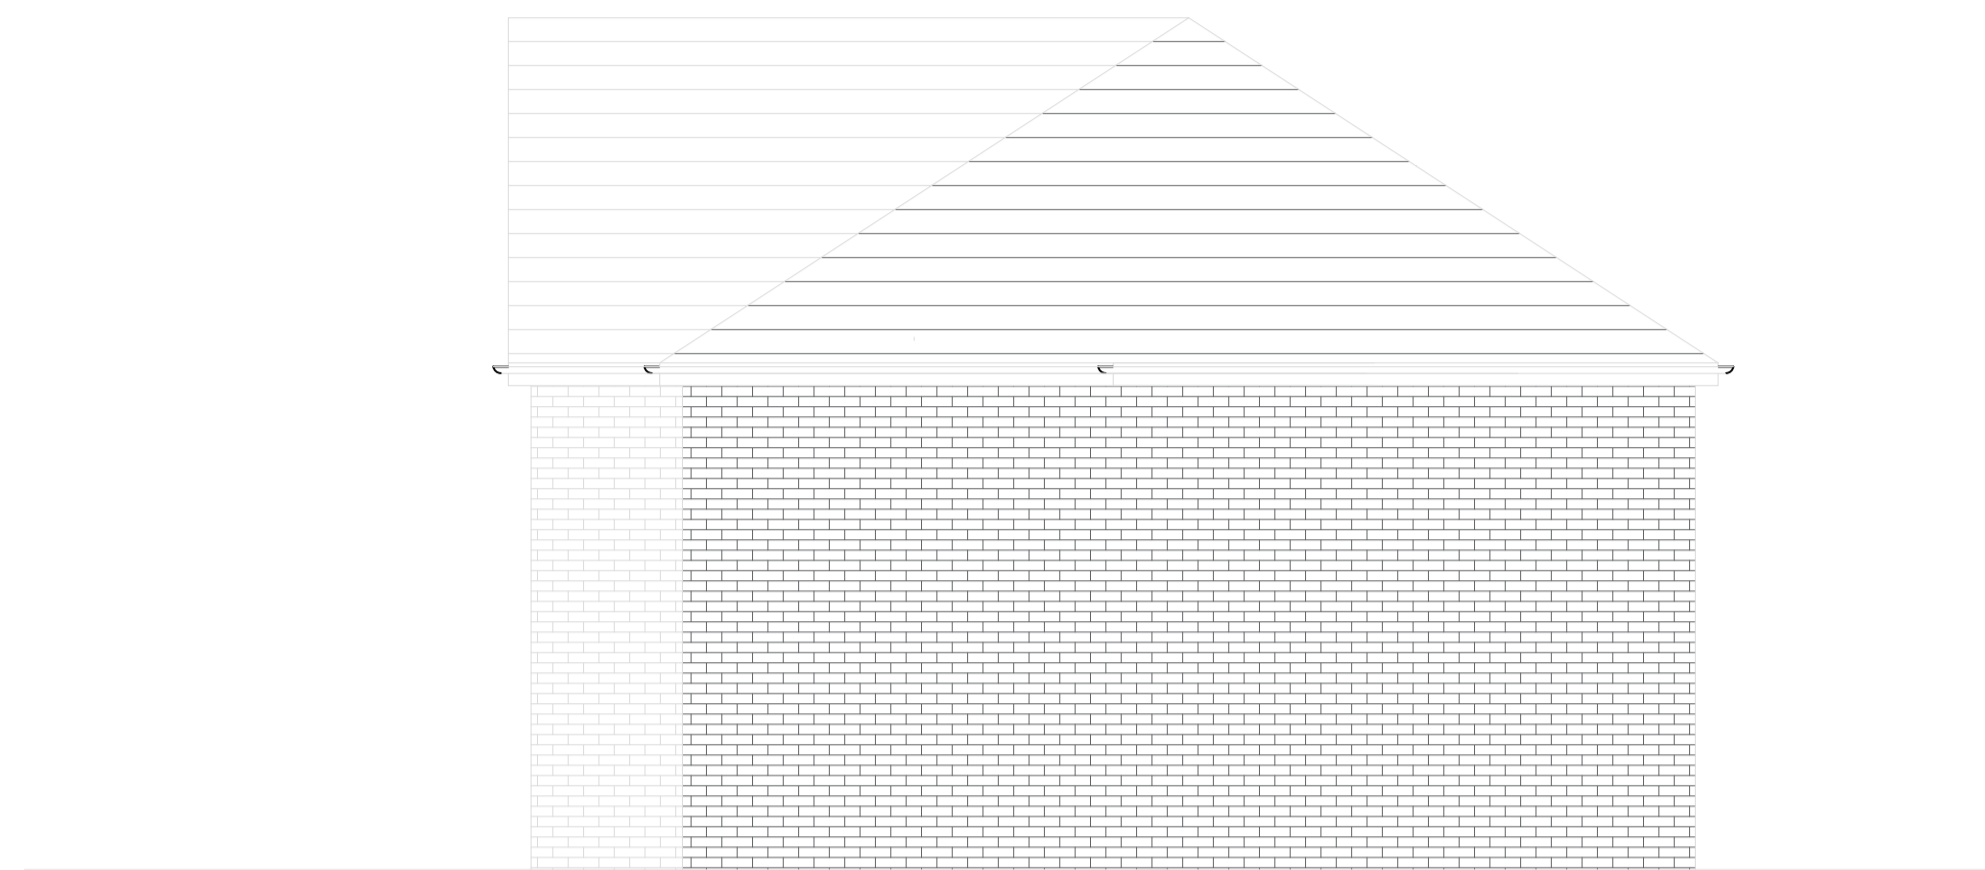

Front Elevation

Side Elevation

Rear Elevation

Side Elevation

BAM DESIGN

Project:
Proposed Garage to 32 Bronwyflla, Llanymynech

Drawing Title:
Proposed Garage Elevations

Client:	Date:	Scale:	Sheet:	Number:
BM	05.02.22	1:50 @ A1	P10620 410	-