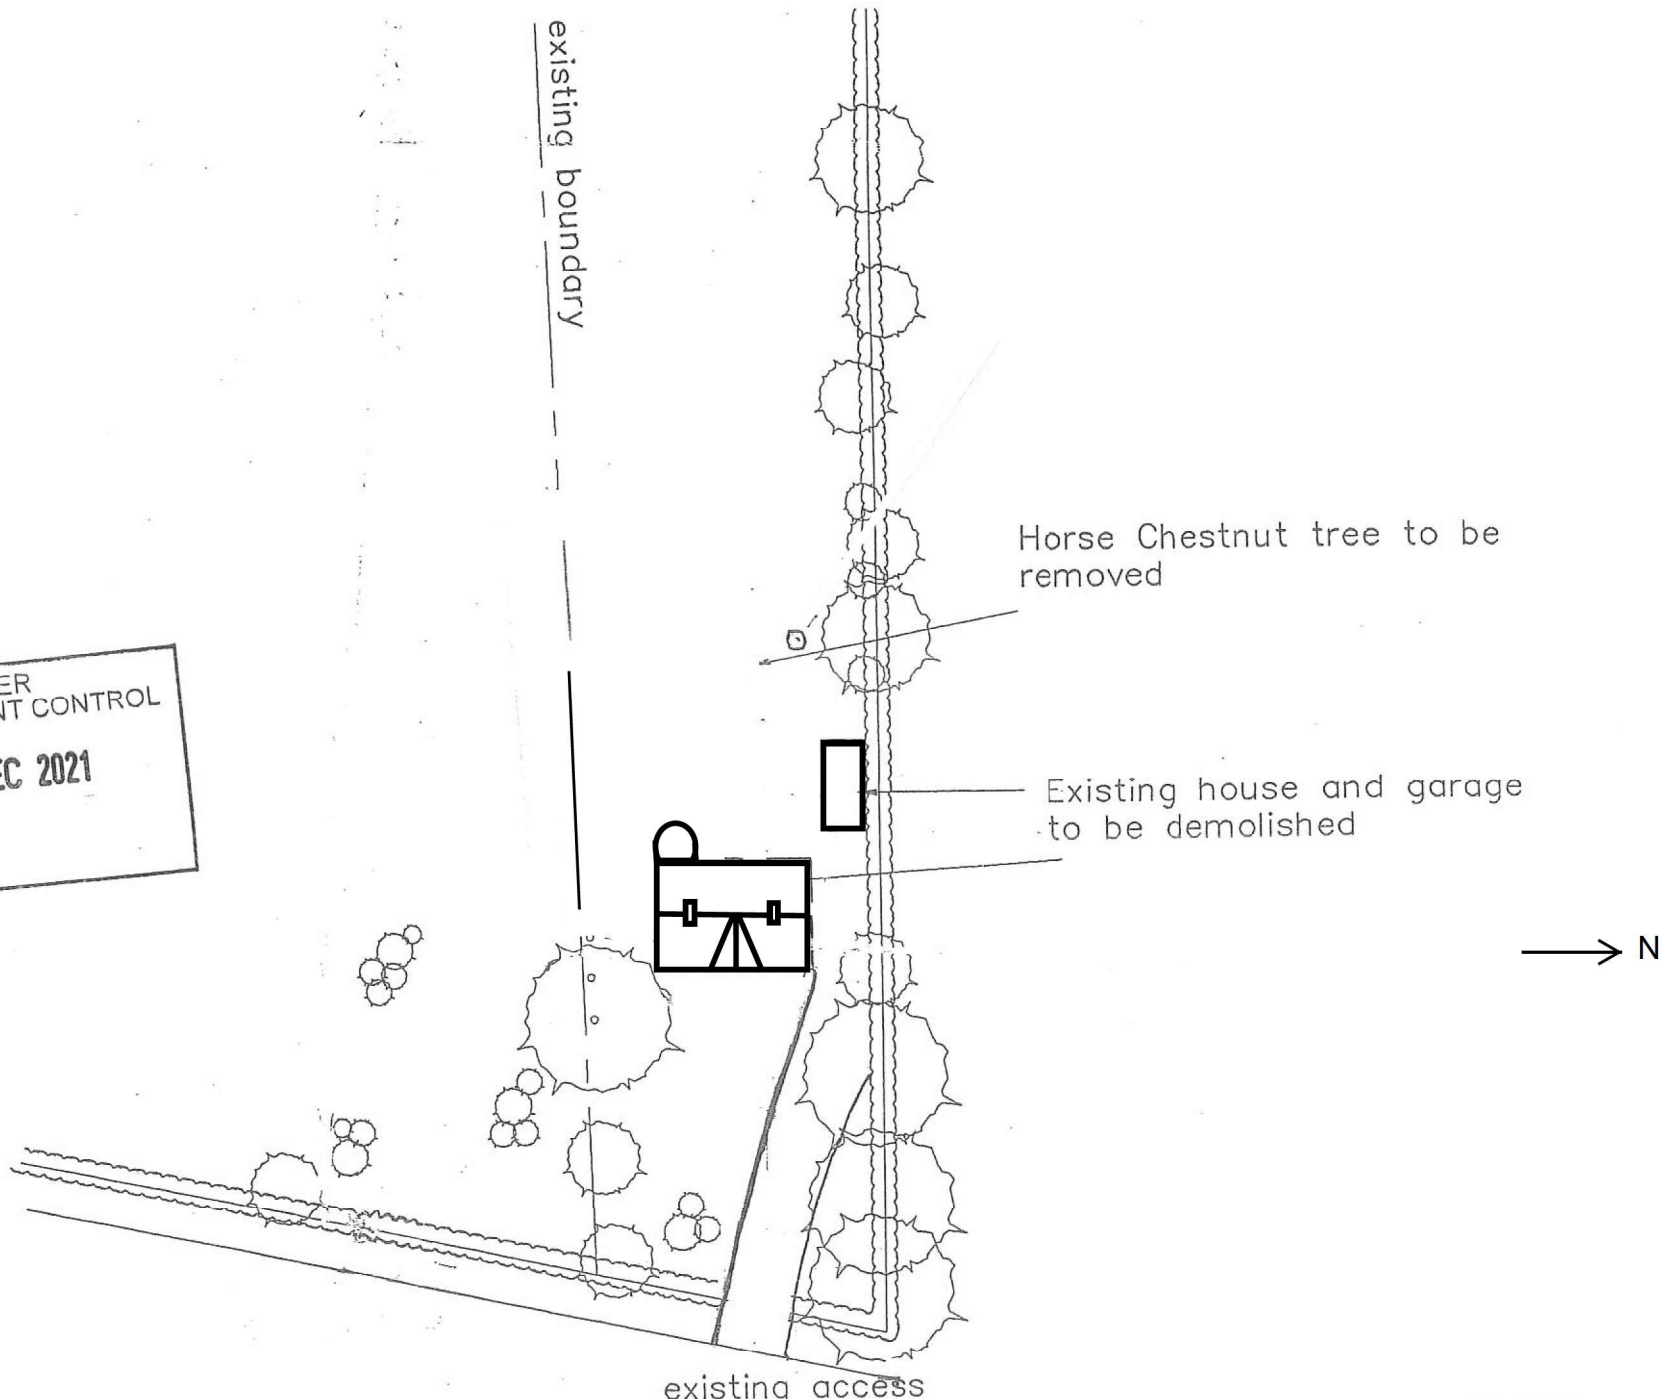

P & ER  
DEVELOPMENT CONTROL  
REC'D 24 DEC 2021

Existing Site Layout

Scale 1:500