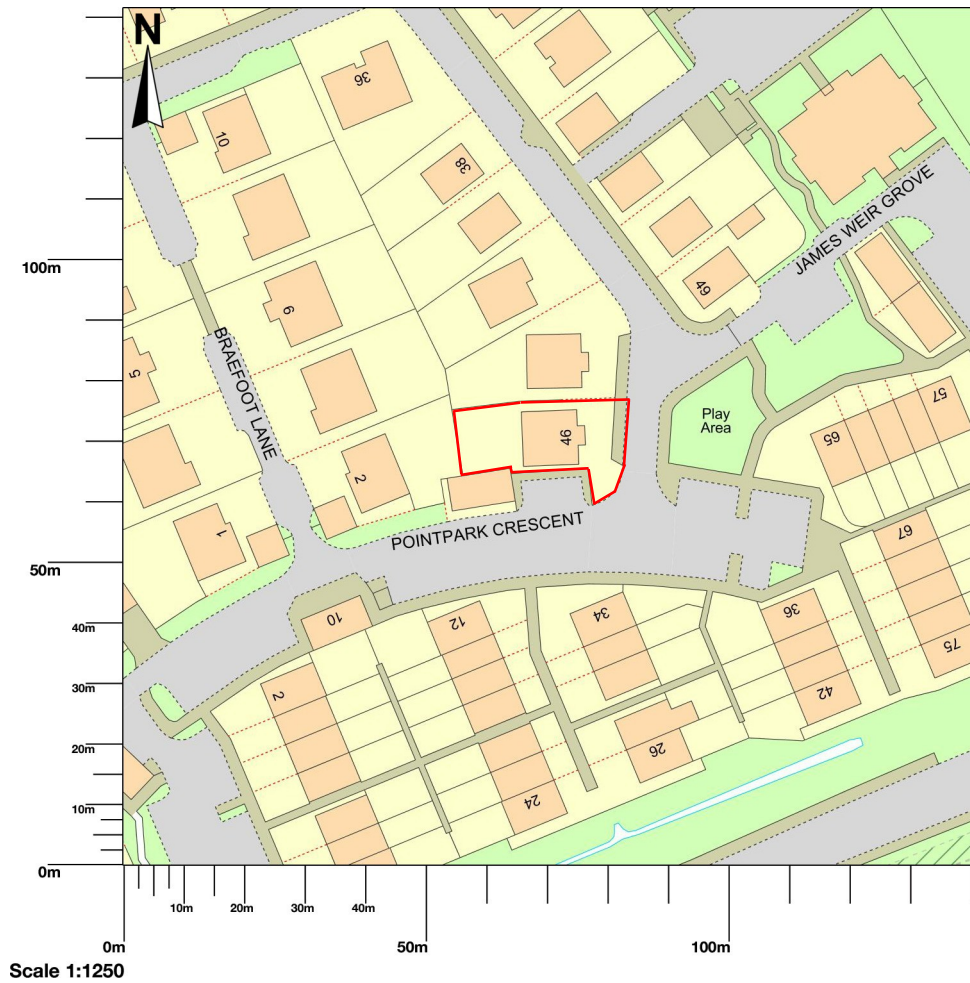

46 Castlemains Crescent, Uddingston, Glasgow, G71 7ND

Map area bounded by: 270329,660278 270471,660420. Produced on 04 October 2020 from the OS National Geographic Database. Reproduction in whole or part is prohibited without the prior permission of Ordnance Survey. © Crown copyright 2020. Supplied by UKPlanningMaps.com a licensed OS partner (100054135). Unique plan reference: p2buk/515931/699078