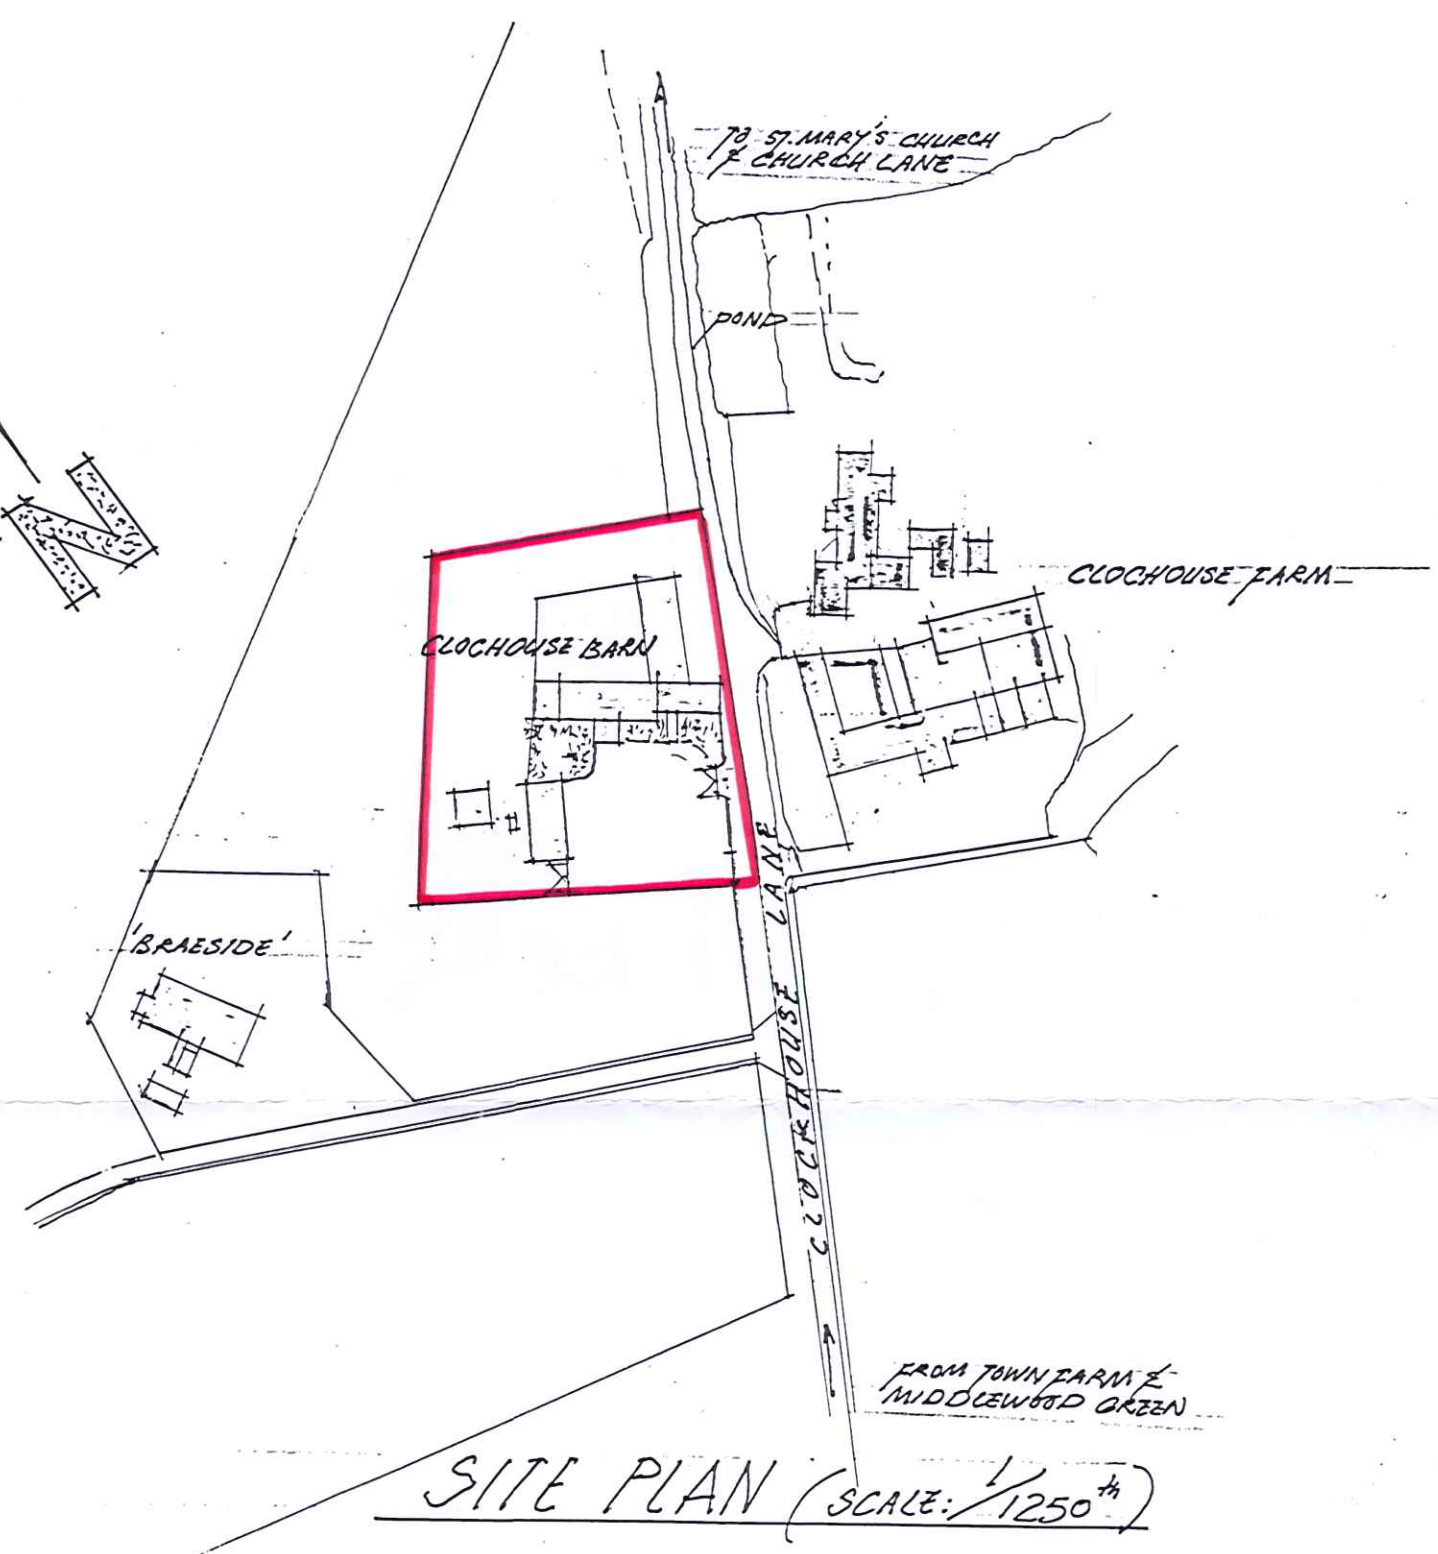

BLOCK PLAN (SCALE: 1/500th)

SITE PLAN (SCALE: 1/1250th)

V.E.J. TRICKER.
 'THE BADGERS' - SOMERSHAM ROAD - NETTLESTEAD - IPSWICH.
 TELEPHONE NO: 01473-658731

PROPOSED 3 BAY GARAGE AT CLOCKHOUSE BARN
 CLOCKHOUSE LANE - LITTLE STONHAM - SUFFOLK
 FOR MR. M. WATSON

BLOCK & SITE PLANS

JOB NO 23
 DRAWN 3A
 REVISIONS:
 REV 'A' 7.3.22 PROPOSED GARAGE OMITTED FROM SITE PLAN

DATE: Feb/22
 SCALES:
 1/500th & 1/1250th