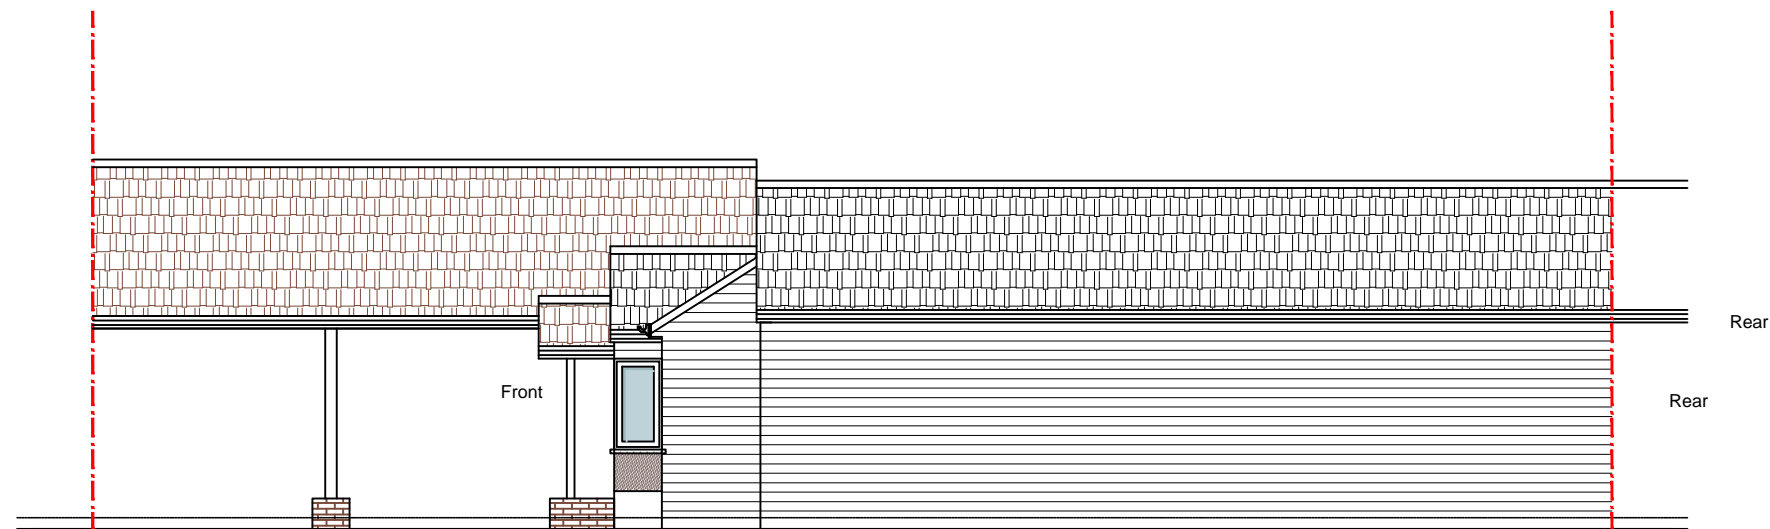

EXISTING FLANK ELEVATION

Copyright all rights reserved.
The contents of this drawing can
not be copied without written
permission of the
DRAWNHOUSE LTD

DRAWNHOUSE LTD

Agent
E-mail: office@drawnhouse.co.uk
Mob: +44 7999 329377

Key:
— - existing
— - proposed

Project name:
The Dairy, Grange Green, Tilty,
Dunmow, Essex, CM6 2EQ

Title: **EXISTING SIDE AND
FLANK ELEVATION**

Project number: **8755**

Drawn: **AN**

Revision:

Scale: **A3 - 1:100**

Drawing No: **04**

Date: **September 2021**