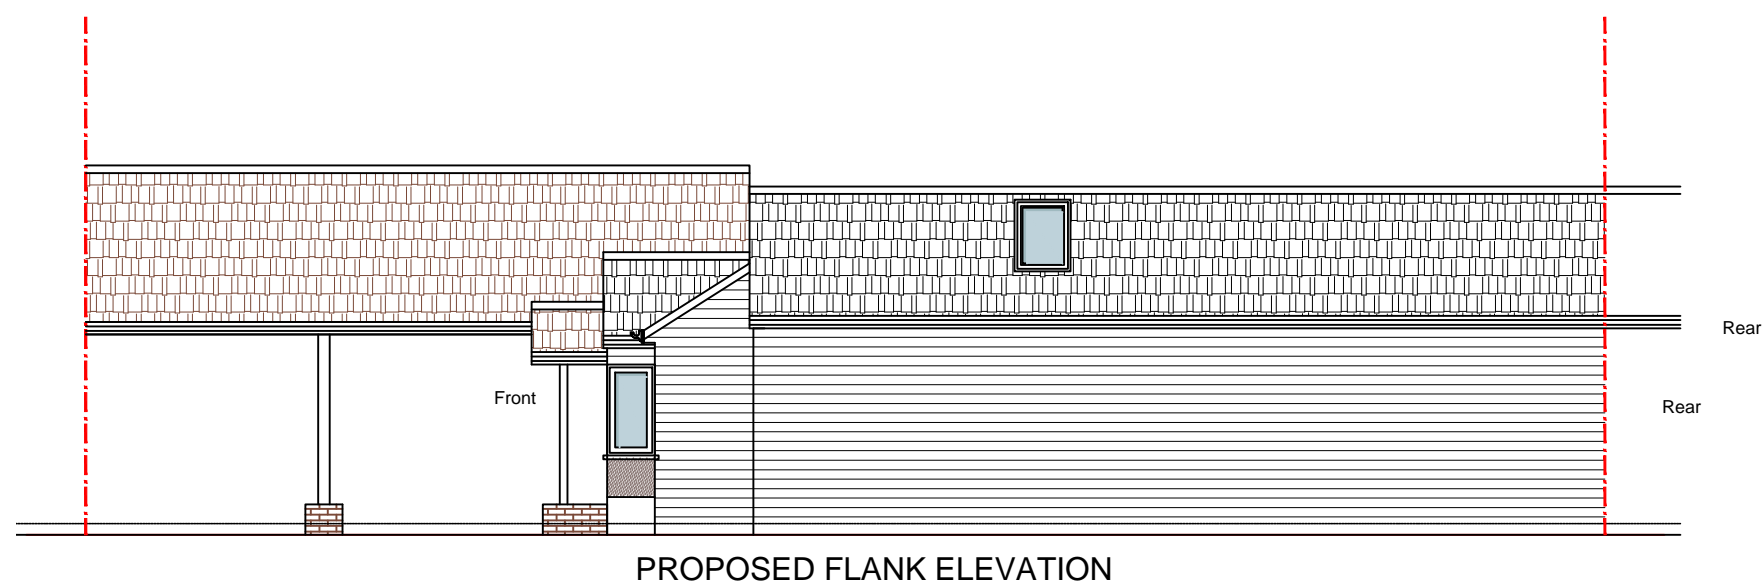

All proposed materials to match existing

All proposed materials to match existing

Copyright all rights reserved.
The contents of this drawing can
not be copied without written
permission of the
DRAWNHOUSE LTD

DRAWNHOUSE LTD

Agent
E.mail: office@drawnhouse.co.uk
Mob: +44 7999 329377

Key:
— - existing
— - proposed

Project name:
The Dairy, Grange Green, Tilty,
Dunmow, Essex, CM6 2EQ

Title: PROPOSED ELEVATION

Project number: 8755

Drawn: AN

Revision:

Scale: A3 - 1:100

Drawing No: 08

Date: January 2022