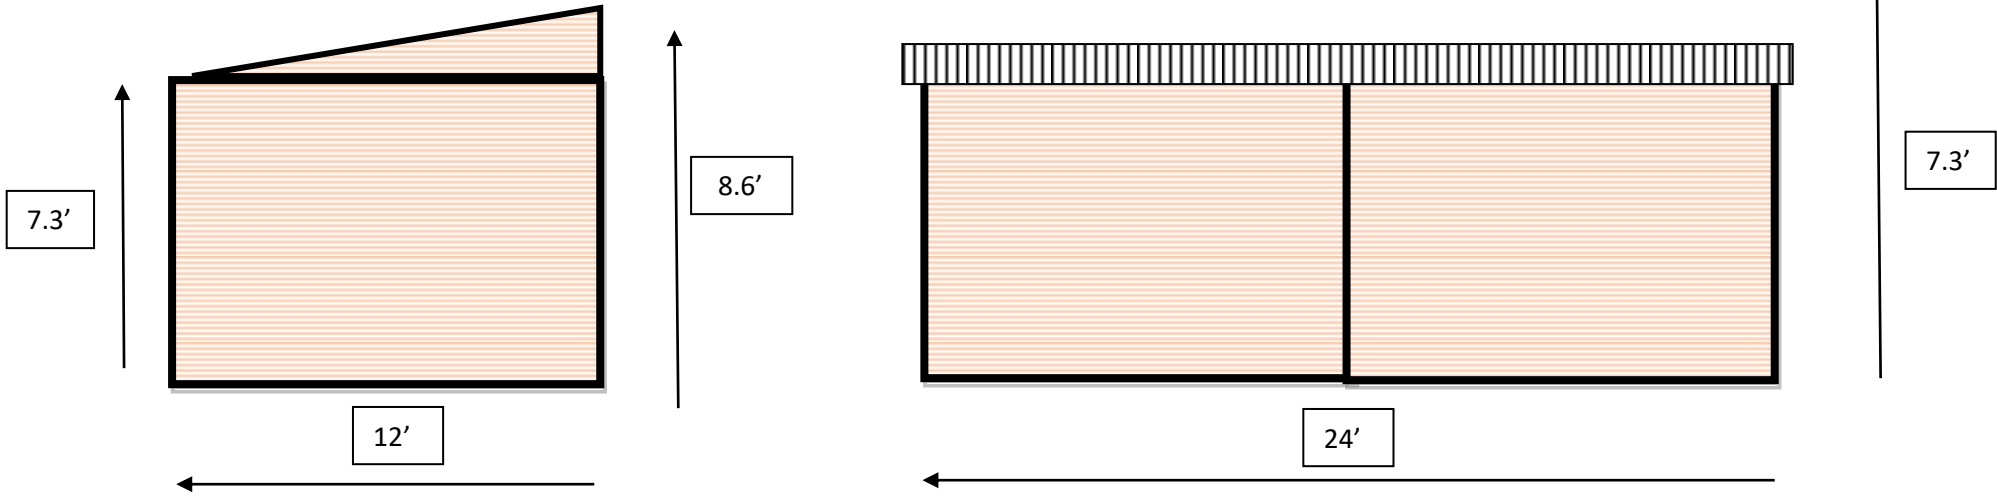

Mobile Hay Store 12 x 24ft

On wooden skids

1:50 scale