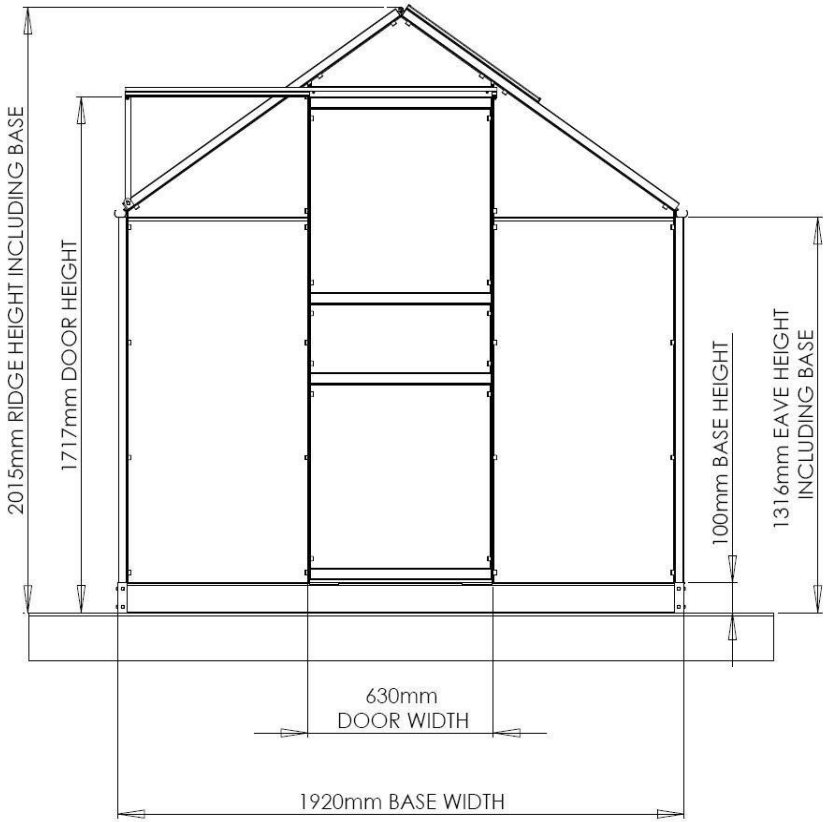

Aluminium Greenhouse

Scale 1:40