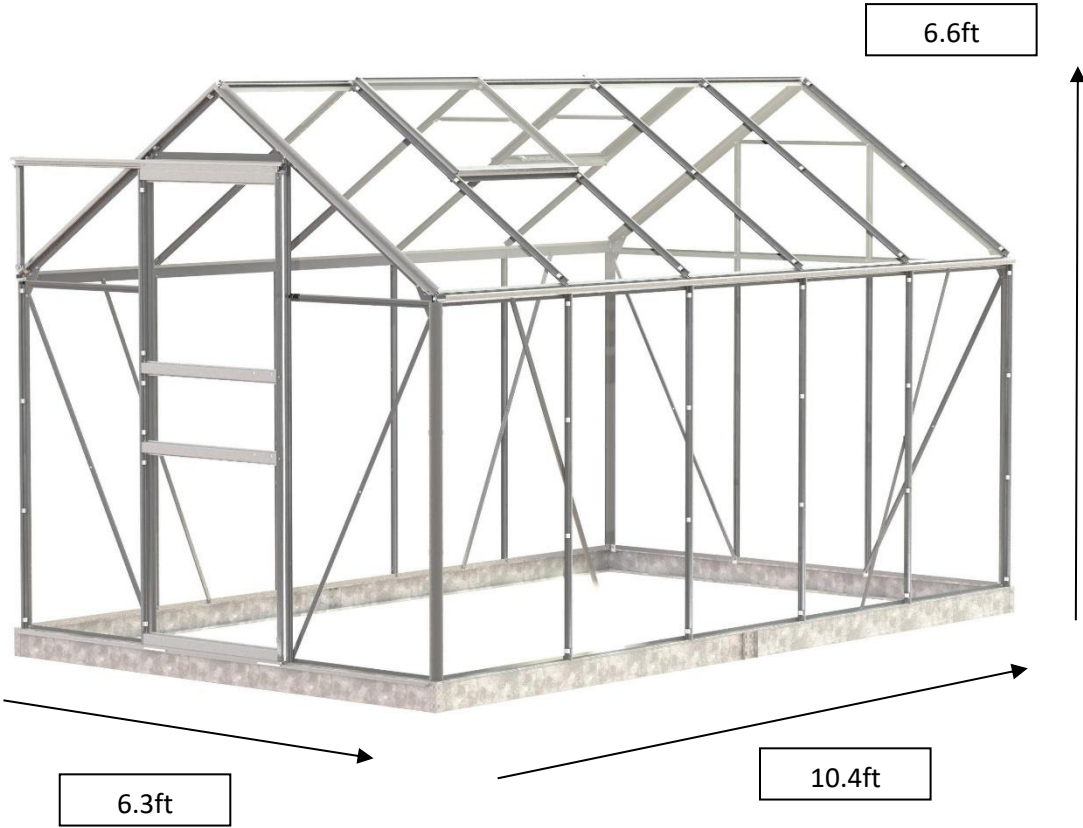

Aluminium Greenhouse

Scale 1:40