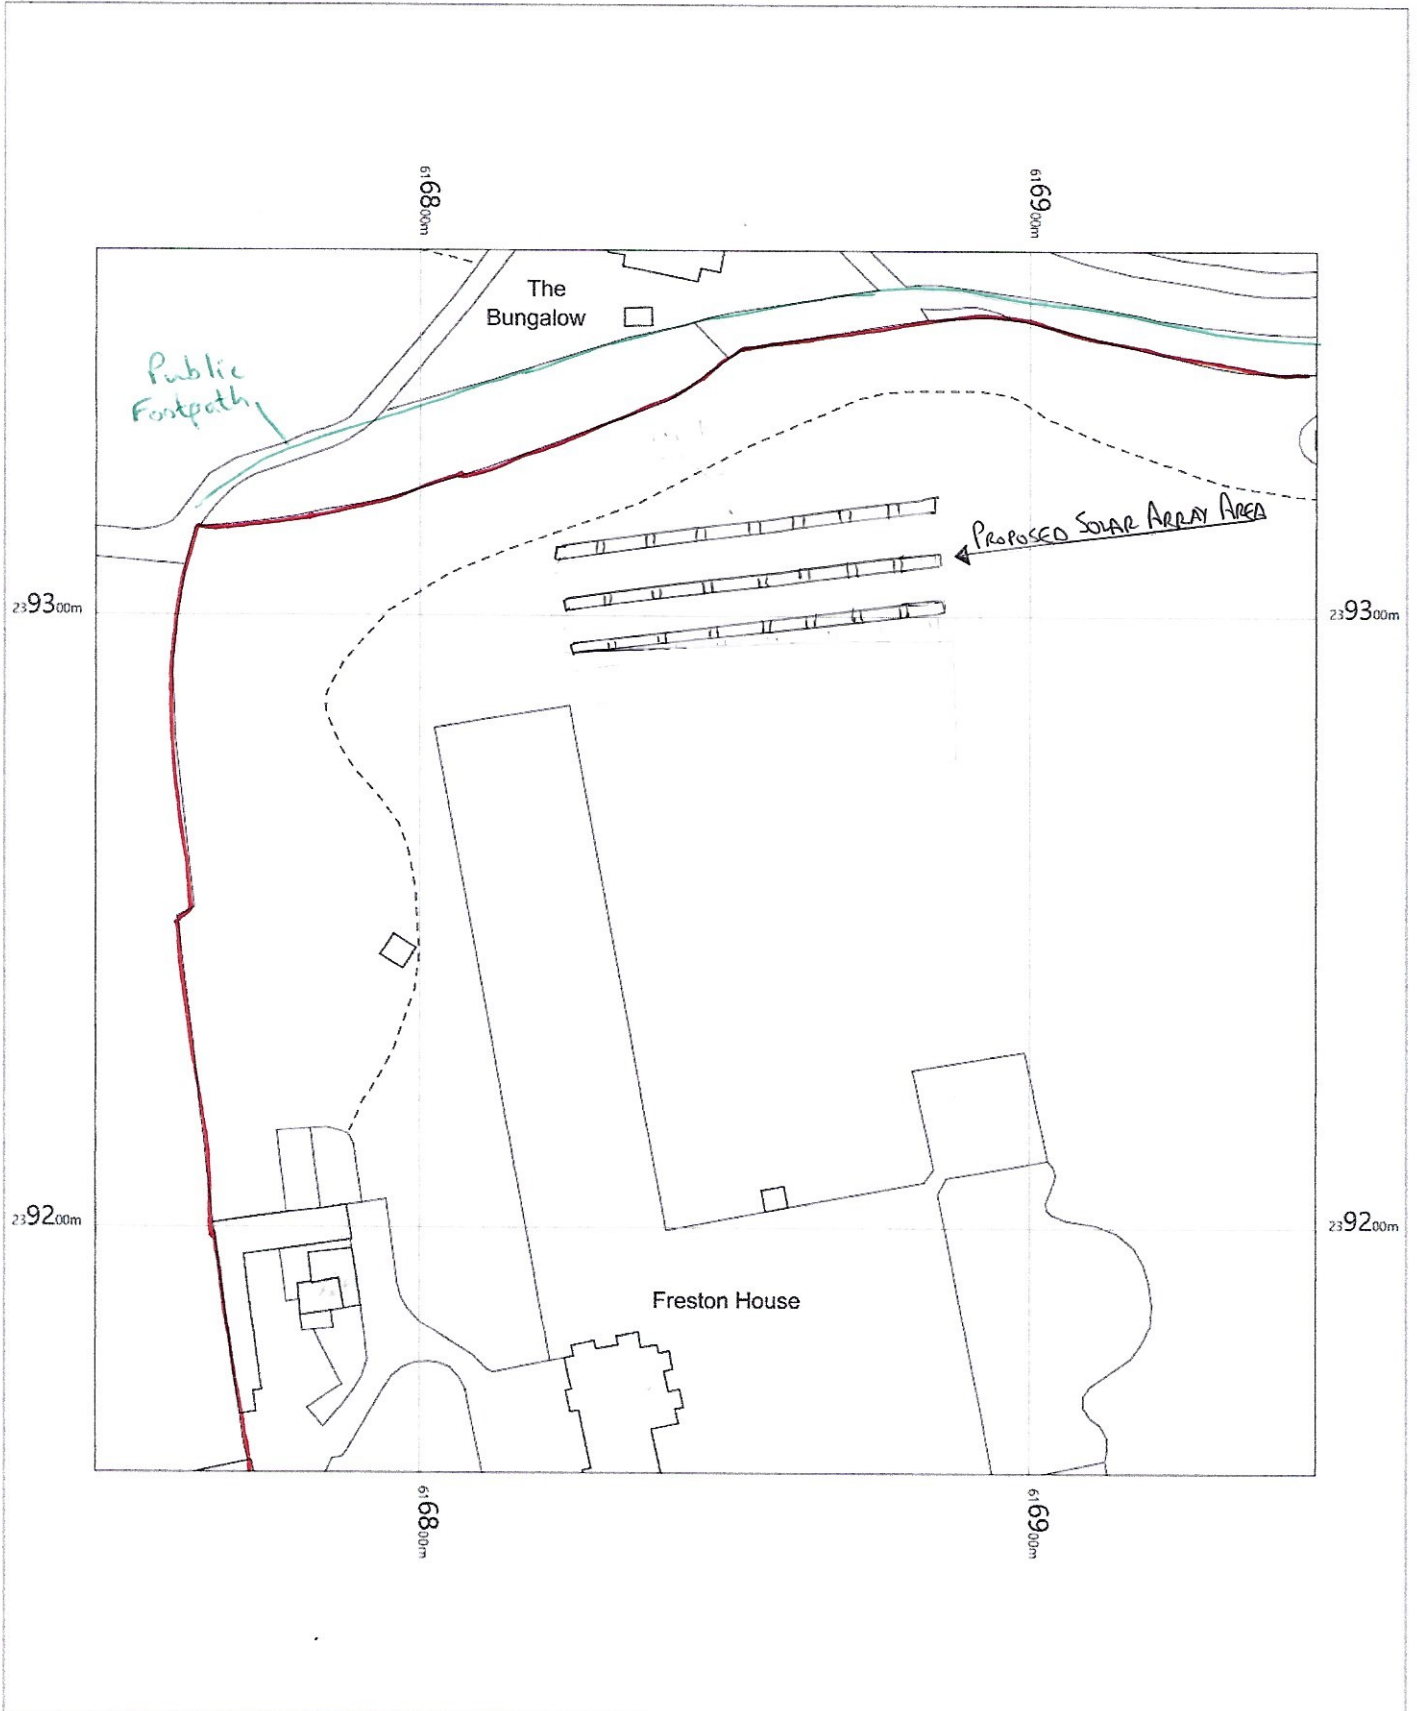

# Freston House, The Street, IP9 1AF

Freston House  
The Street,  
Ipswich,  
Freston,  
Suffolk  
IP9 1AF

OS MasterMap 1250/2500/10000 scale  
Wednesday, March 9, 2022, ID: MPMBW-01024786  
[www.blackwellmapping.co.uk](http://www.blackwellmapping.co.uk)

1:1250 scale print at A4, Centre: 616847 E, 239260 N

© Crown Copyright Ordnance Survey. Licence no. 100041041

**BLACKWELL'S**  
MAPPING SERVICES  
PERSONAL & PROFESSIONAL MAPPING  
[www.blackwellmapping.co.uk](http://www.blackwellmapping.co.uk)