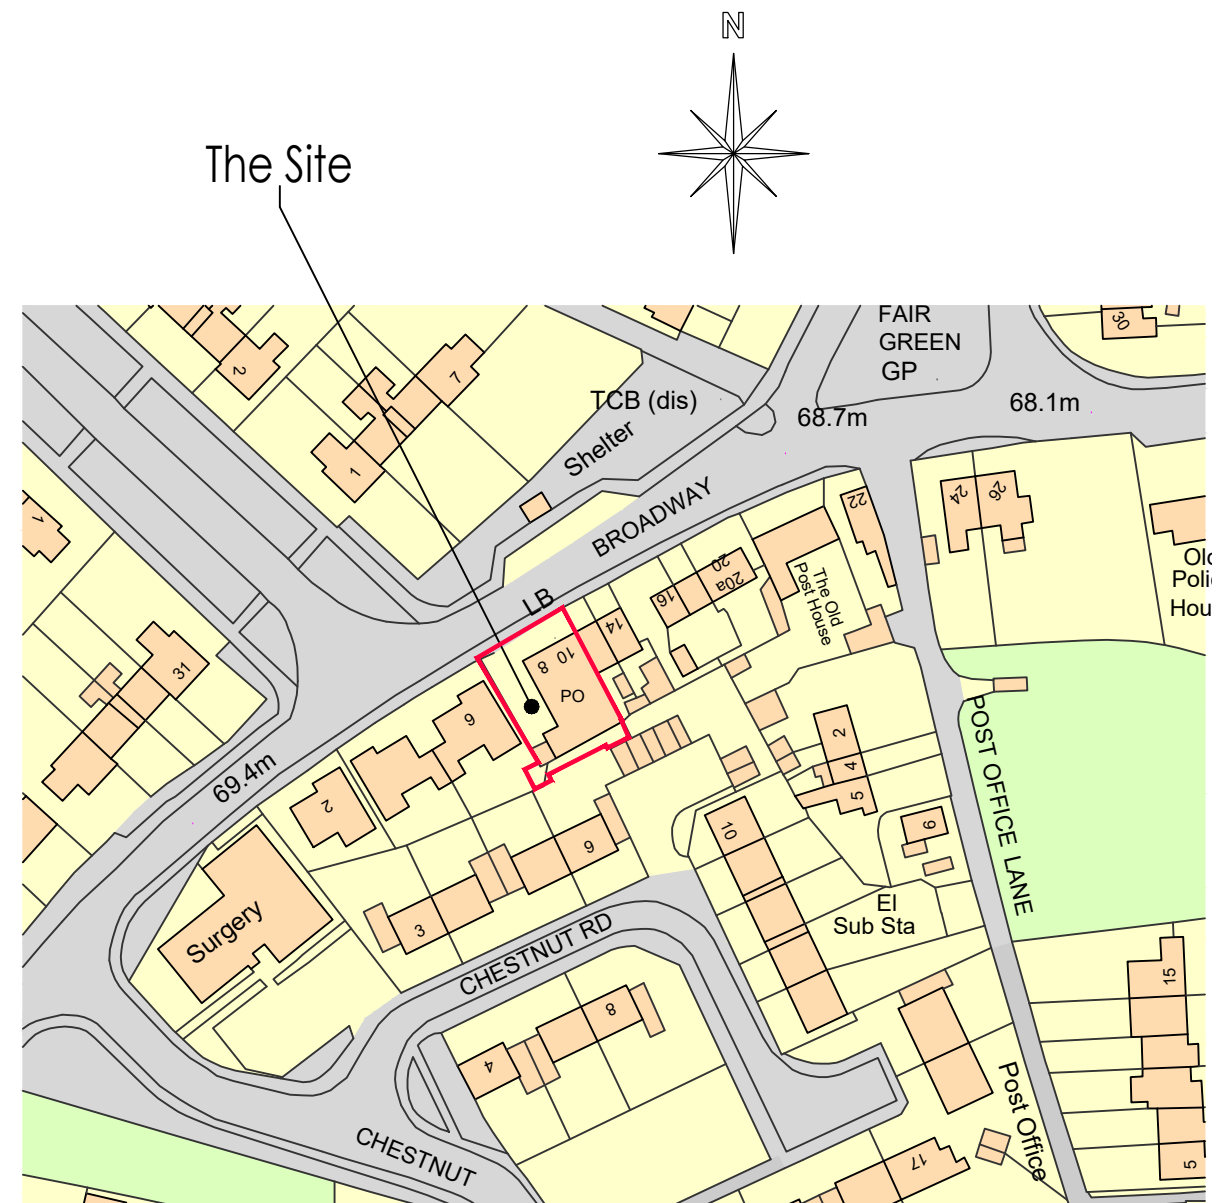

Block Plan
Scale 1:500 (m)
0 5 10 15 20 25

Ordnance Survey, (c) Crown Copyright 2020. All rights reserved. Licence number 100022432

Location Plan
Scale 1:1250 (m) @ A1
0 10 20 30 40 50

Project

8-10 FAIR GREEN
GLEMSFORD
SUFFOLK

SITE AND LOCATION PLANS

Amendments

Scale 1:500, 1:1250

Date Nov 2020

Drawing No 20/092-01

Whymark & Moulton
Chartered Surveyors &
Building Engineers

14 Cornard Road, Sudbury,
Suffolk. CO10 2XA

Tele: 01787 371371