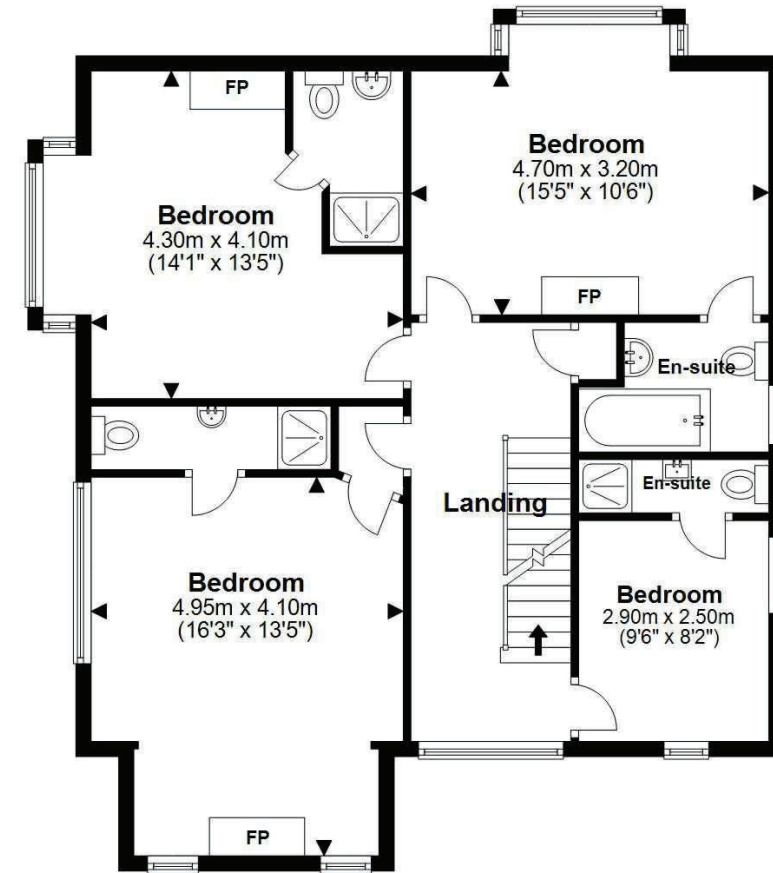

**Approximate Gross Internal Areas**

House (over 3 floors): 271.4 sqm / 2921.3 sqft  
 Summerhouse: 8.9 sqm / 95.7 sqft

**Total Approximate Gross Area: 280.3 sqm / 3017.0 sqft**

**Ground Floor**

**First Floor**

**Second Floor**