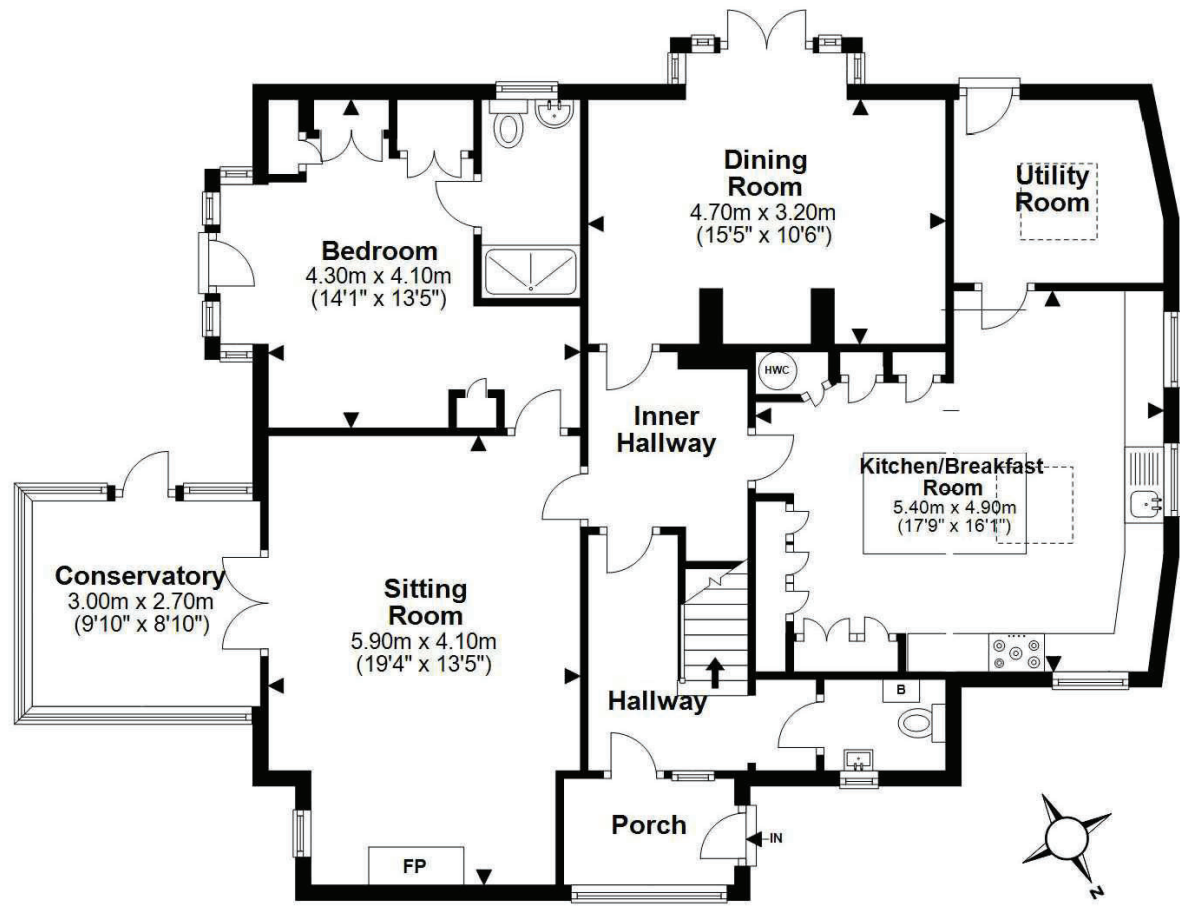

**Approximate Gross Internal Areas**

House (over 3 floors): 271.4 sqm / 2921.3 sqft  
 Summerhouse: 8.9 sqm / 95.7 sqft

**Total Approximate Gross Area: 280.3 sqm / 3017.0 sqft**

**Ground Floor**

**First Floor**

**Second Floor**