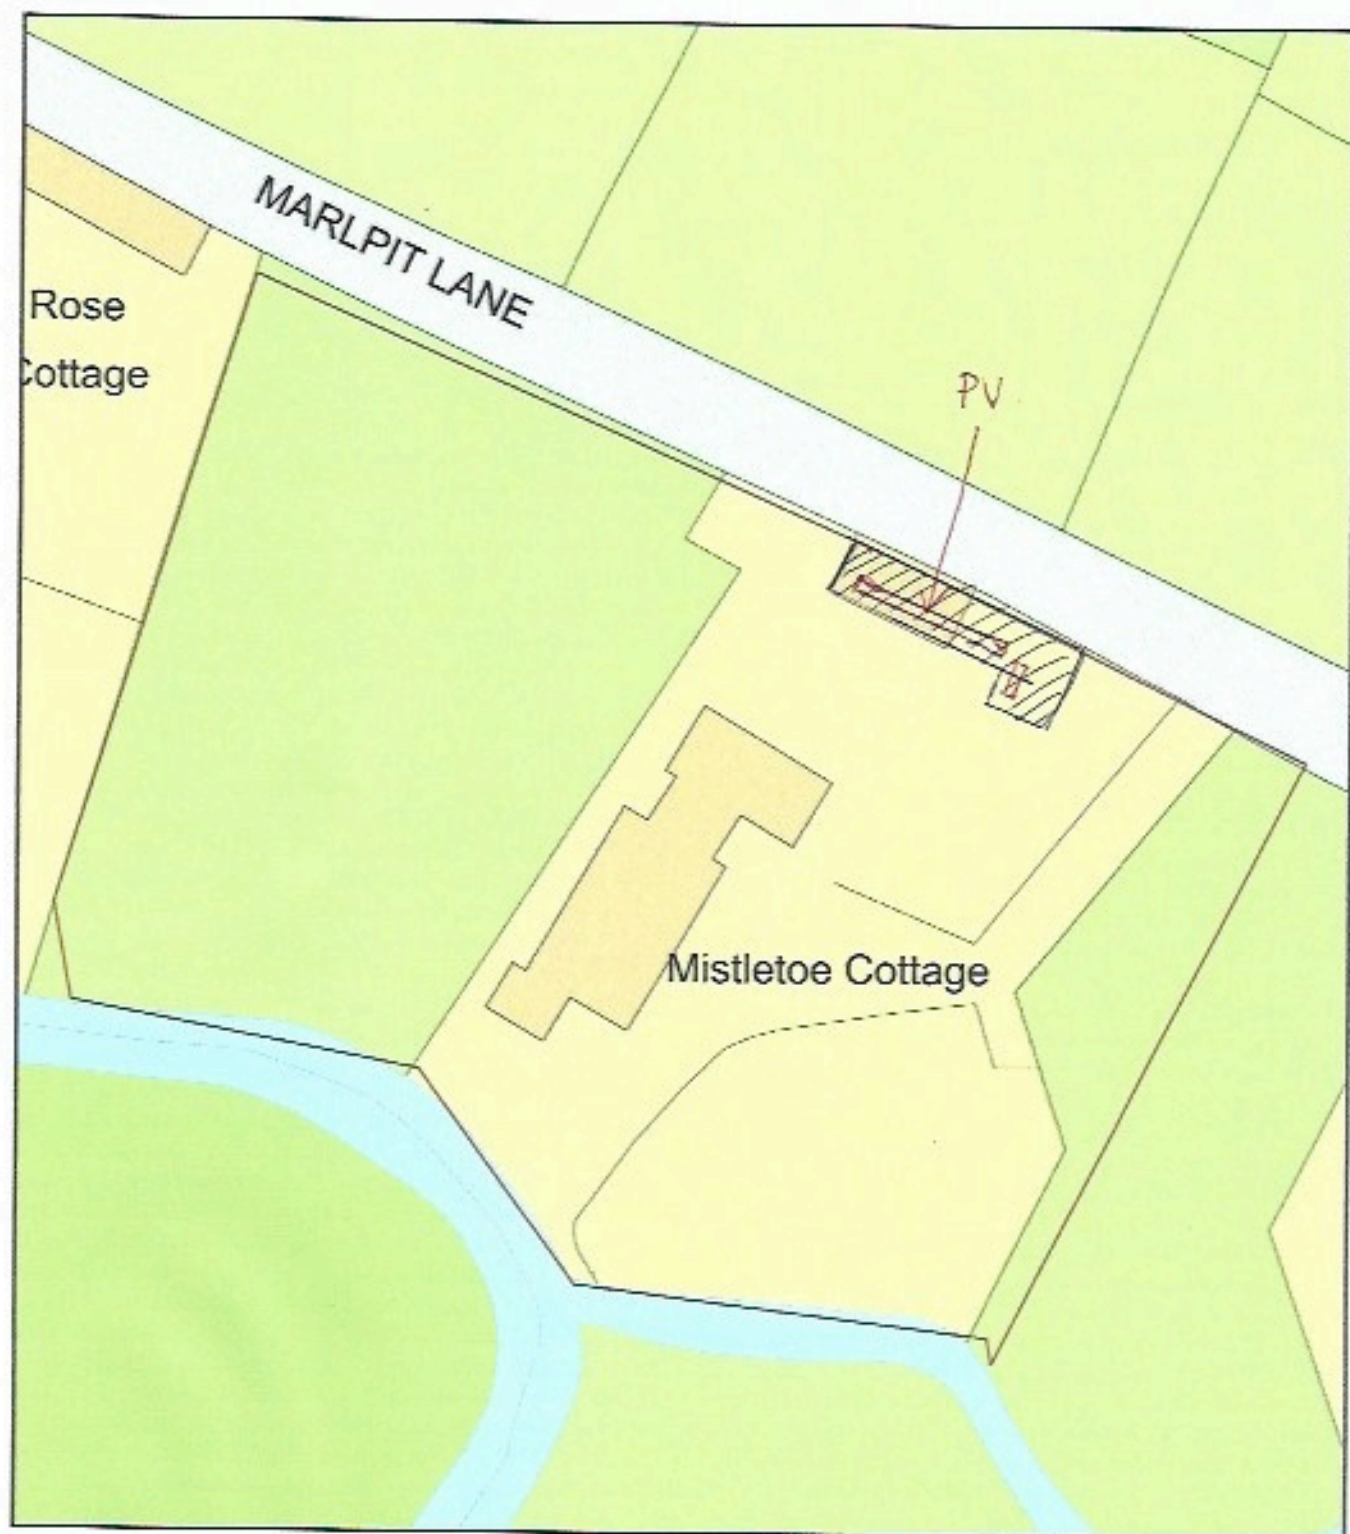

Site plan

Plan Produced for: Jackie Trenavin
Date Produced: 04 Mar 2022
Plan Reference Number: TORCM22063092130921
Scale: 1:500 @ A4