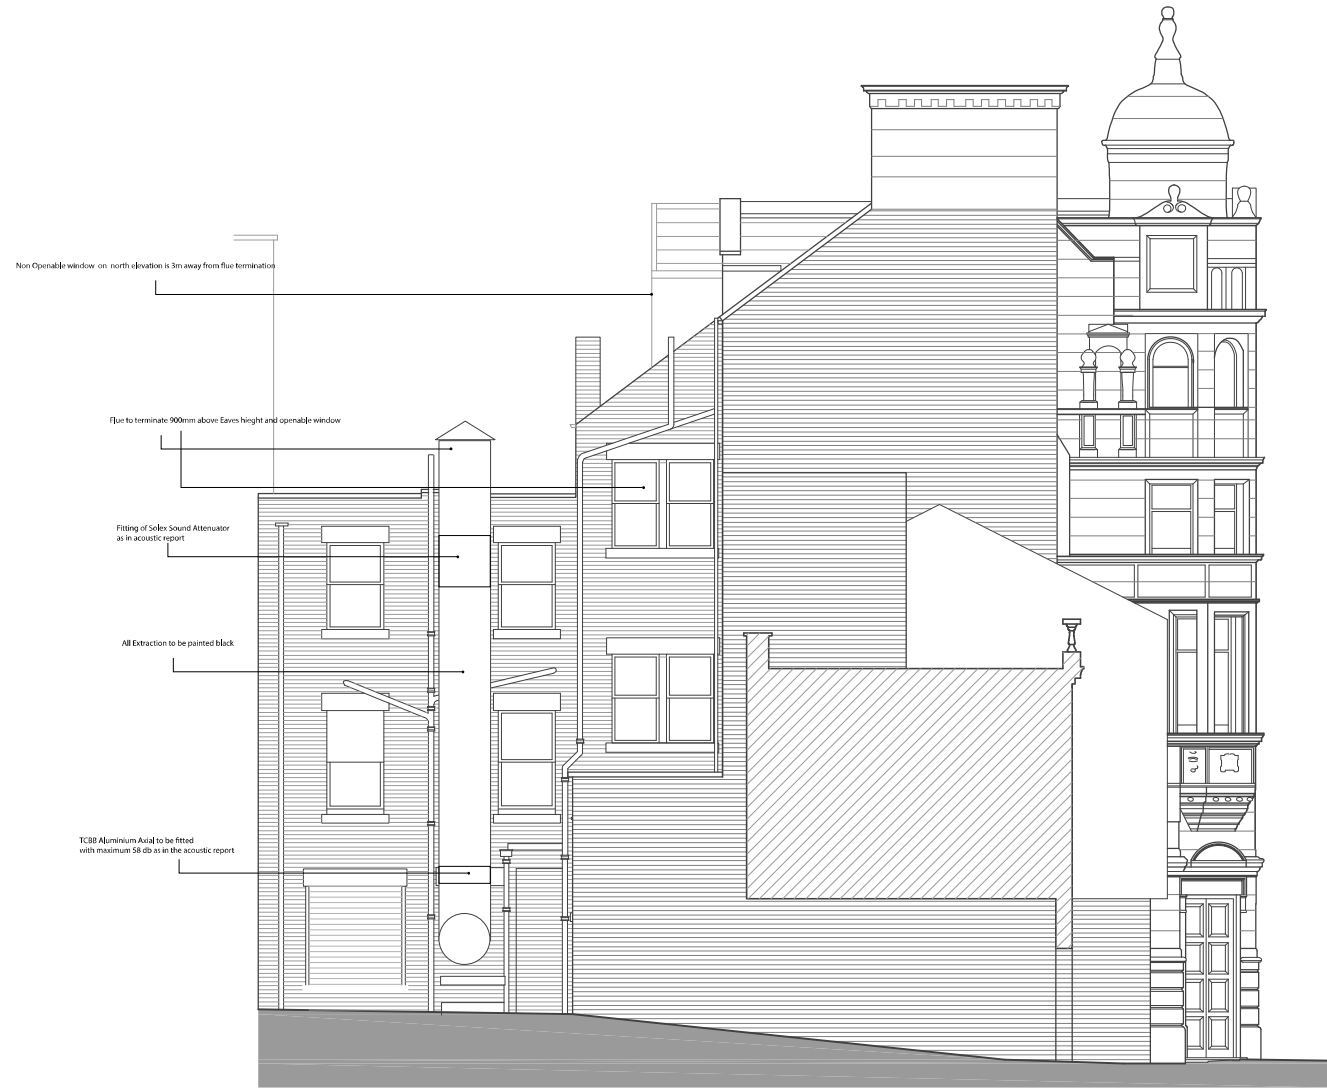

Notes

North West Elevation 1:50

Revis	Description	Date	By

15-17 Bridge Street, Stockport, SK1 1XR

carbonmaze

ryan@carbonmaze.co.uk

Scale:	1:50	Printed At:	A1	Date:	02/09/22	Drawn by:	RM	Checked by:	BM
--------	------	-------------	----	-------	----------	-----------	----	-------------	----

Sheet No:	A	Sheet Title:	Existing Elevations
-----------	---	--------------	---------------------