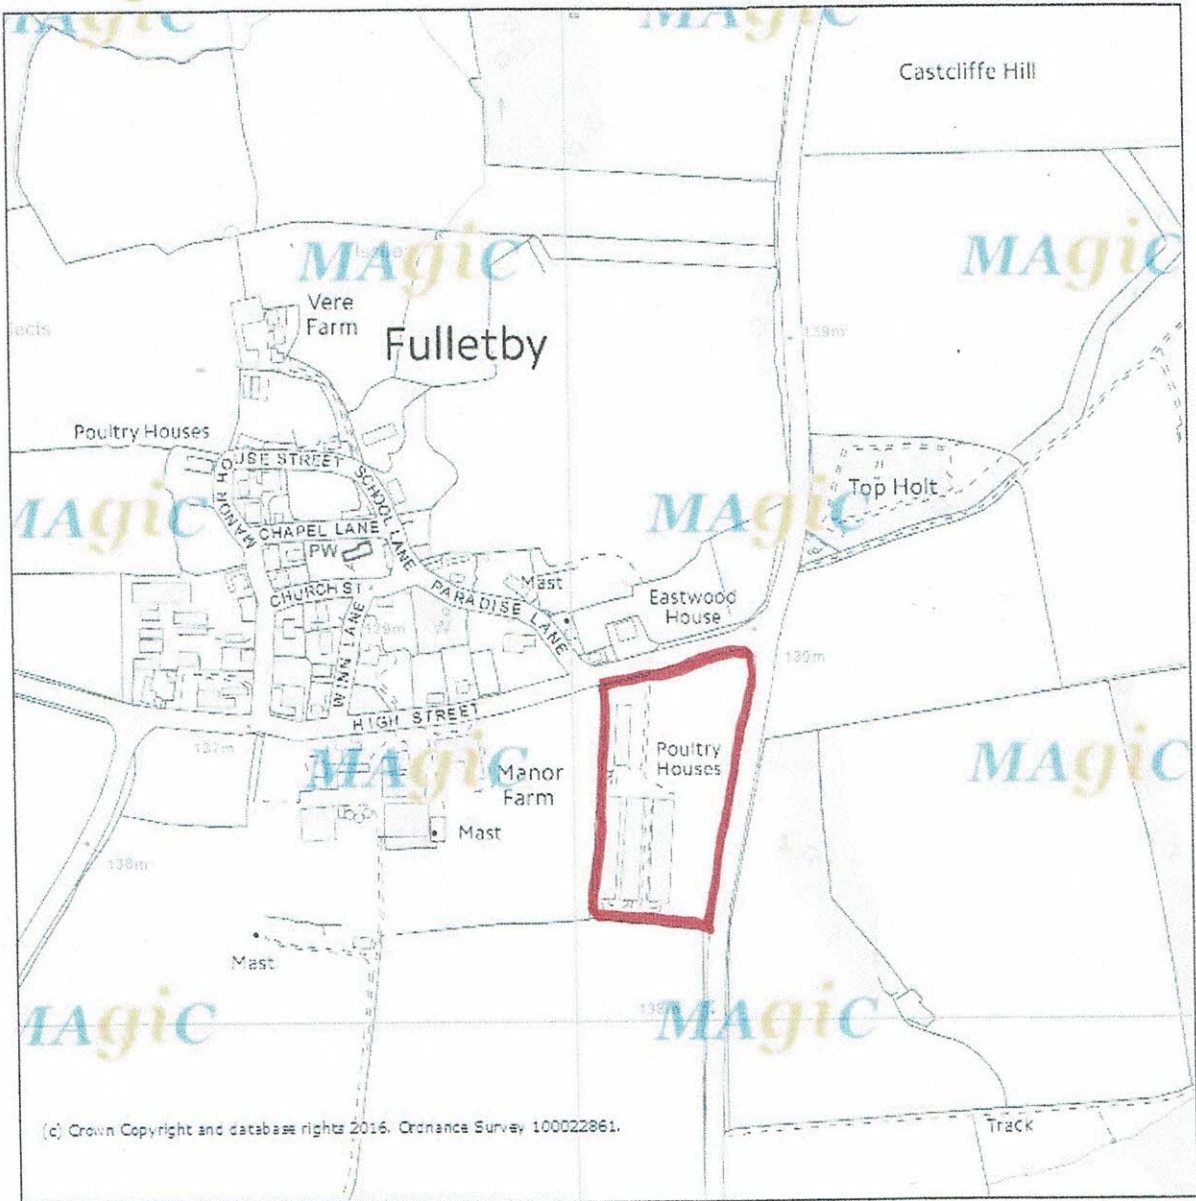

MAGIC

Magic Map

(c) Crown Copyright and database rights 2016. Ordnance Survey 100022861.

 Corner Farm

Location Plan

ref: Store 1

NTS

Projection = OSGB36
 xmin = 529100
 ymin = 372900
 xmax = 530900
 ymax = 373800

Map produced by MAGIC on 16 November 2016.
 Copyright resides with the data suppliers and the map must not be reproduced without their permission. Some information in MAGIC is a snapshot of the information that is being maintained or continually updated by the originating organization. Please refer to the metadata for details as information may be illustrative or representative rather than definitive at this stage.