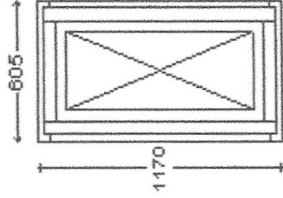

1 off Heritage Casement Window
White Foil 9010

10

O/A Dim 3300mm x 1200mm

1

Bay/Bow Cill

Inside

2

1 off Heritage Casement Window
White Foil 9010

1

O/A Dim 605mm x 1170mm

Bay 1 of 3

2

1 off Heritage Casement Window
White Foil 9010

76

O/A Dim 2400mm x 1170mm

2

1 off Heritage Casement Window

1

O/A Dim 605mm x 1170mm

2

2 off Heritage Casement Window
White Foil 9010

13

O/A Dim 1280mm x 1220mm

384