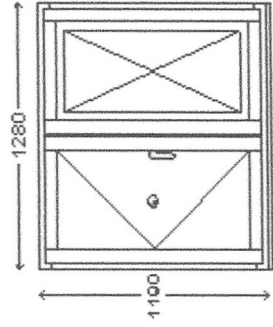

1 off Heritage Casement Window
White Foil 9010

10

O/A Dim 3300mm x 1200mm

1

Bay/Bow Cill

Inside

2

1 off Heritage Casement Window
White Foil 9010

1

O/A Dim 605mm x 1170mm

Bay 1 of 3

2

1 off Heritage Casement Window
White Foil 9010

76

O/A Dim 2400mm x 1170mm

2

1 off Heritage Casement Window

1

O/A Dim 605mm x 1170mm

2

2 off Heritage Casement Window
White Foil 9010

13

O/A Dim 1280mm x 1220mm

384