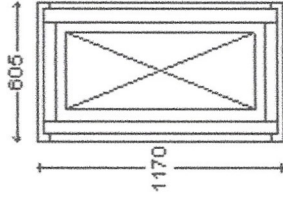

1 off Heritage Casement Window
White Foil 9010

10

O/A Dim 3300mm x 1200mm

1

Bay/Bow Cill

Inside

2

1 off Heritage Casement Window
White Foil 9010

1

O/A Dim 605mm x 1170mm

Bay 1 of 3

2

1 off Heritage Casement Window
White Foil 9010

76

O/A Dim 2400mm x 1170mm

2

1 off Heritage Casement Window

1

O/A Dim 605mm x 1170mm

2

2 off Heritage Casement Window
White Foil 9010

13

O/A Dim 1280mm x 1220mm

384