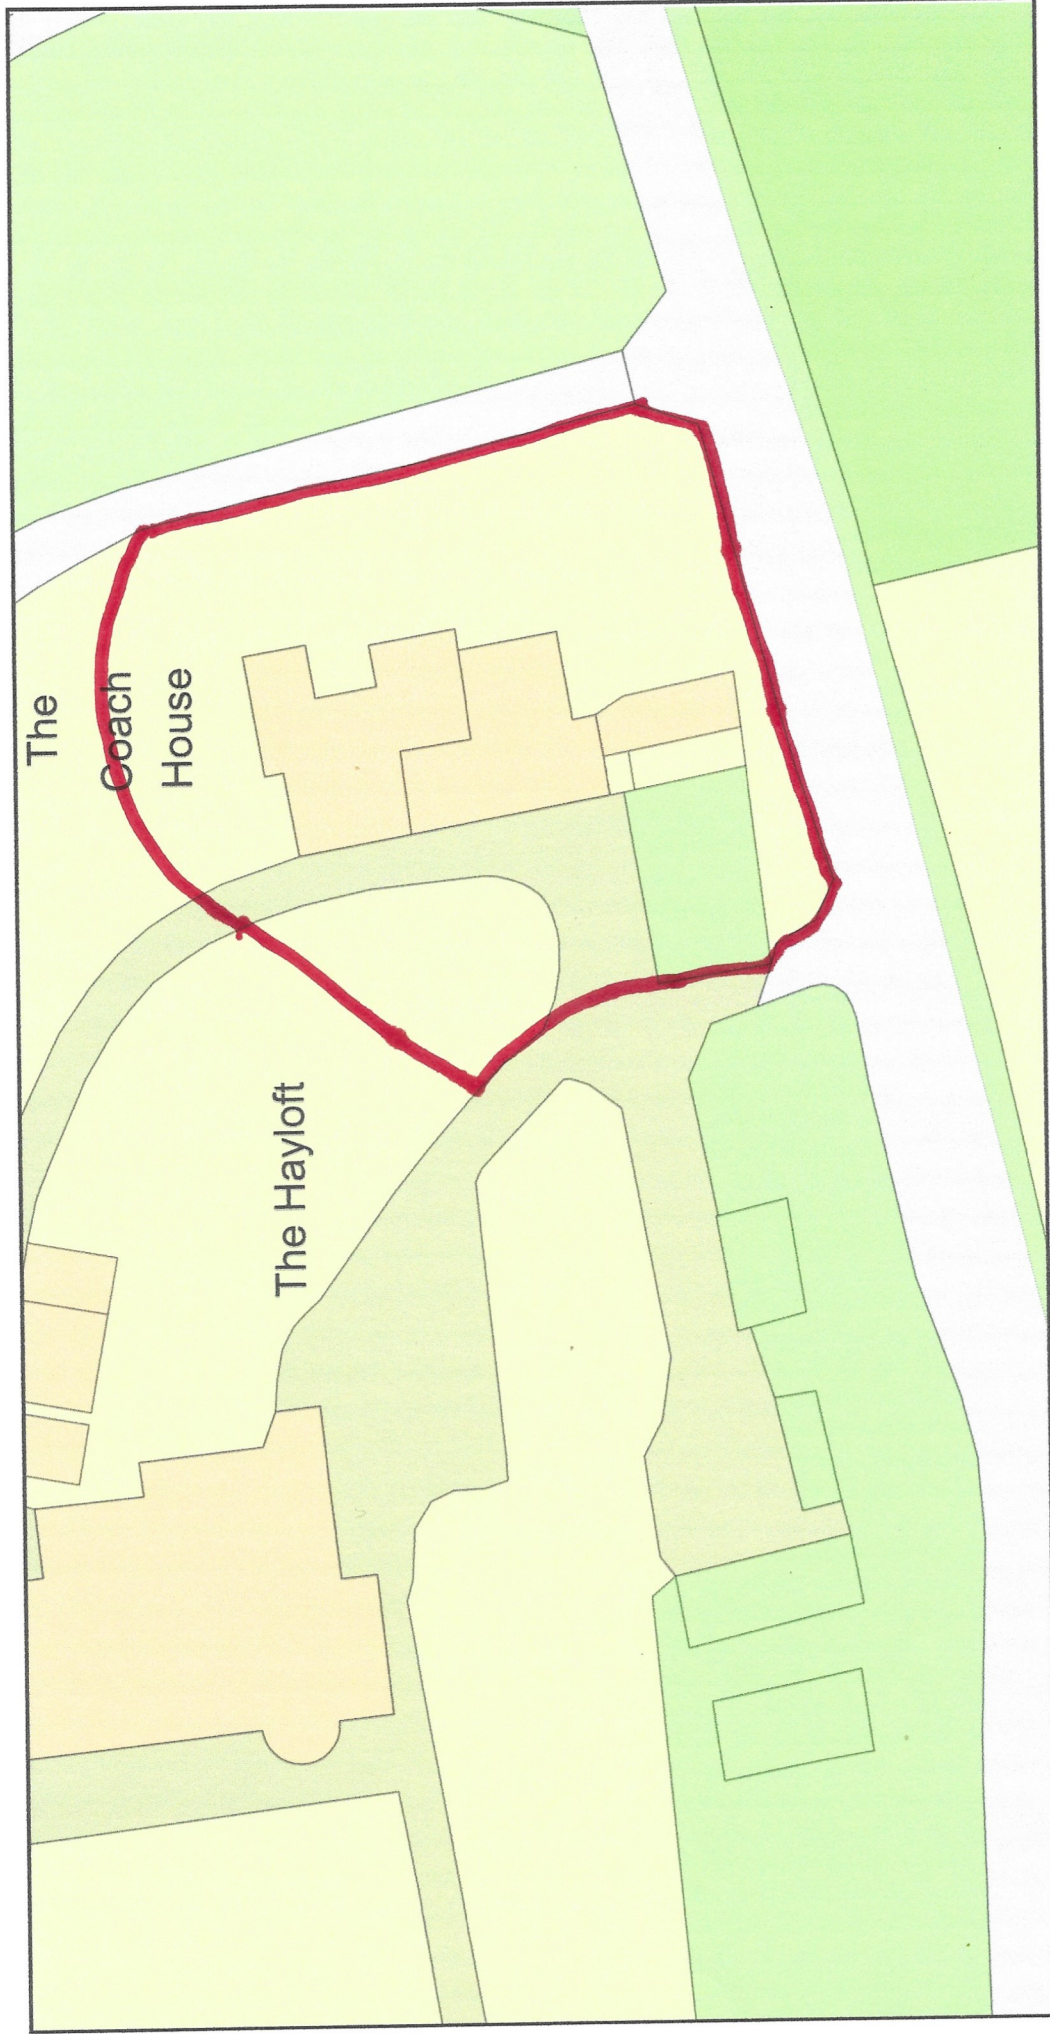

site plan

Plan Produced for: South Norfolk LBC

Date Produced: 25 Oct 2021

Plan Reference Number: TQRQM21298115742904

Scale: 1:500 @ A4

© Crown copyright and database rights 2021 OS 100042766