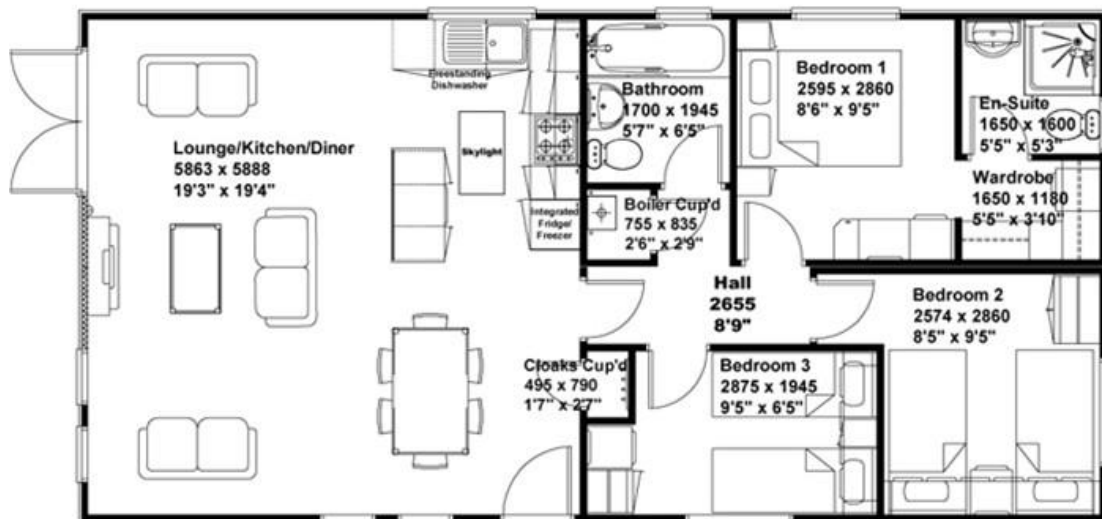

USE OF LAND FOR THE STATIONING OF HOLIDAY LODGES
HONEYPOT FARM CAMPSITE
WORTHAM IP22 1PW

Indicative illustration of proposed holiday units

Indicative floor plan of proposed holiday units