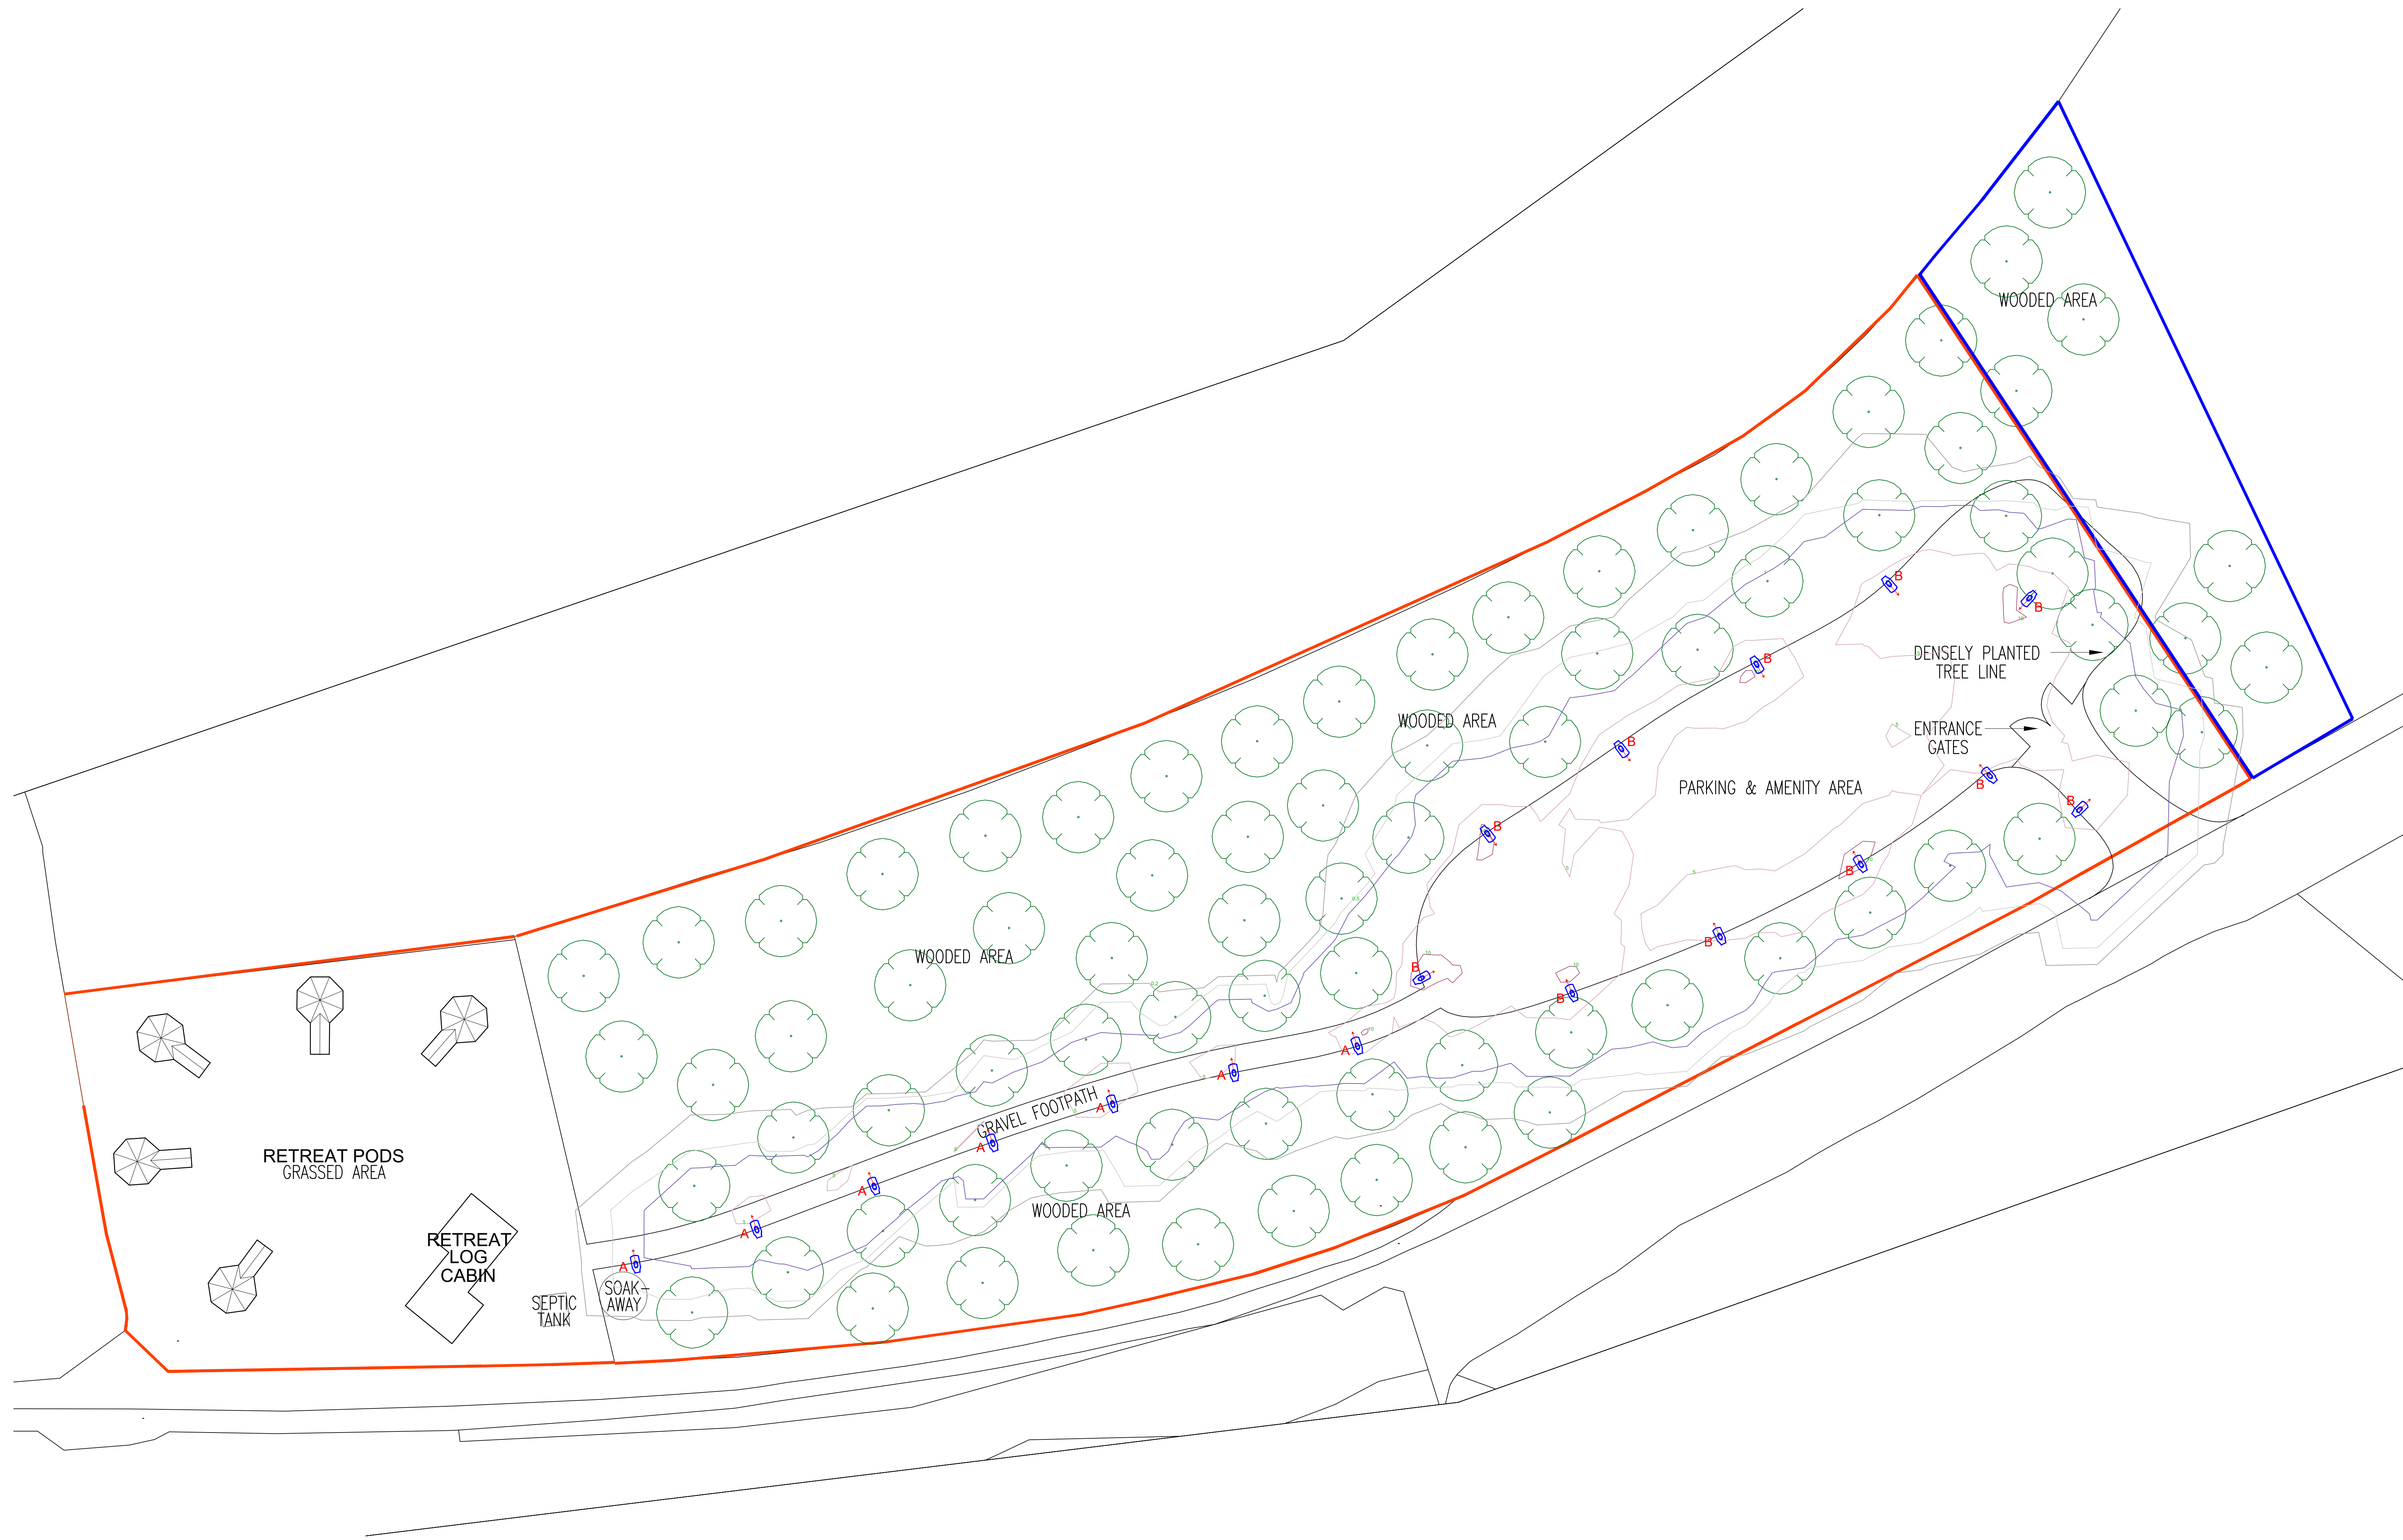

PRELIMINARY DESIGN

Design Notes

Symbol	QTY	Description	Part Number
A	7	ASD HIGHWAY DIAMOND ELITE BLACK IP68 2700K LED 8430 - M1 OPTIC - 3m MOUNTING	HWDBZ7LED0430M1
B	11	ASD HIGHWAY DIAMOND ELITE BLACK IP68 2700K LED 8850 - F0 OPTIC - 4m MOUNTING	HWDBZ7LED0850F0

- 0.2 lux
- 0.5 lux
- 1.0 lux
- 5.0 lux
- 10.0 lux

00	Preliminary Design	--	--	01/12/21
Rev	Revision details	By	Appd	Date

Design: AN
 Appd: ME
 Date: 01/12/21

ASD LIGHTING PLC
 MANGHAM RD
 BARBOT HALL INDUSTRIAL ESTATE
 ROTHERHAM
 SOUTH YORKSHIRE
 S61 4RJ
 TEL: 01709 843300
 E-mail: spec@asdlighting.com

Project
DN-MR-1121-018
NEWTOWN PODS

Drawing Title
EXTERIOR LIGHTING
EXTERIOR LIGHTING

Scale : 1:250 @ A0 Dimensions : mm