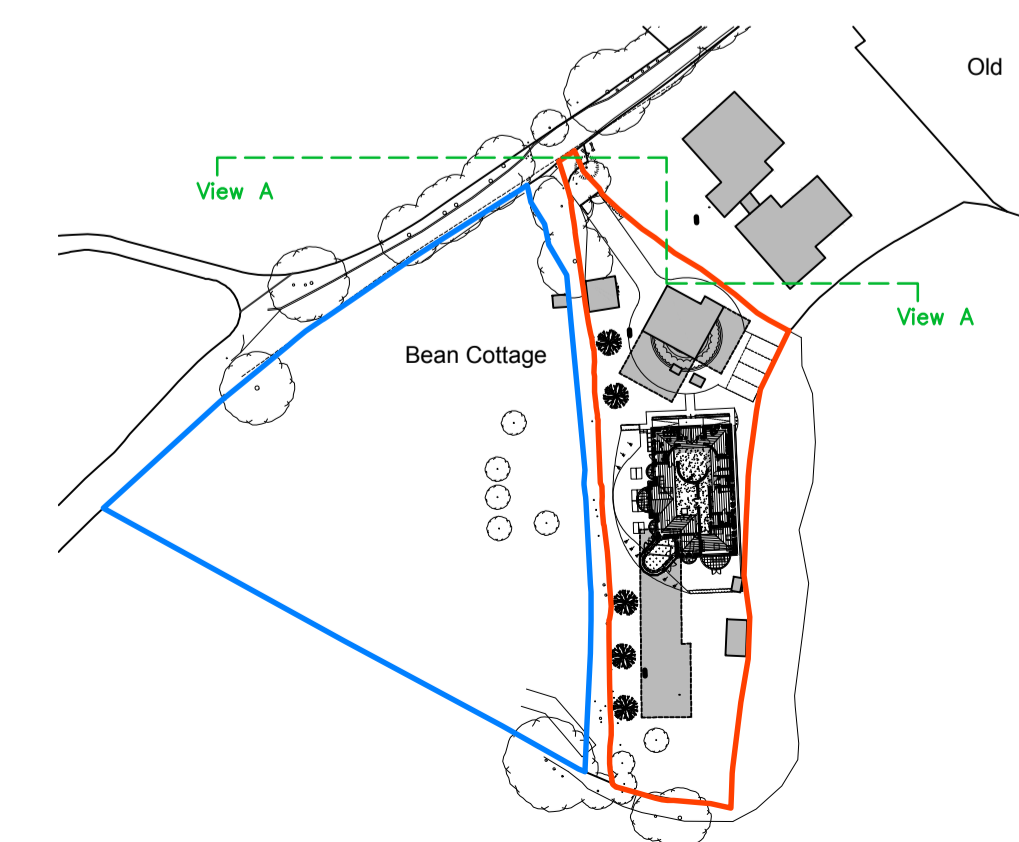

Project Title Bean Cottage, Shellbank Lane, Bean DA2 8AX	Job No 3480
Drawing Title Proposed Site View 1 of 2	Revision
Date 24.02.2022	Checked by SC
Scale 1:100 @ A1	Note