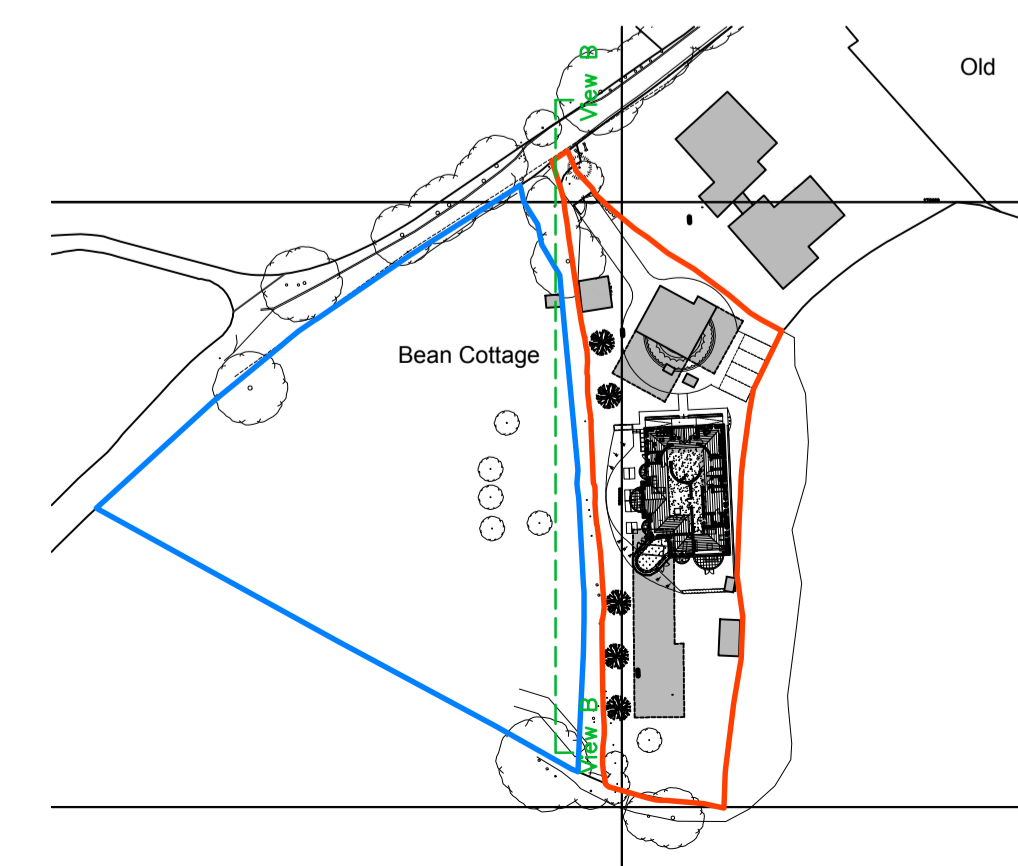

Proposed Side (West) Site View  
 1:100

Project Title Bean Cottage, Shellbank Lane, Bean DA2 8AX	Job No 3480
Drawing Title Proposed Site View 2 of 2	Revision
Date 24.02.2022	Checked by SC
Scale 1:100 @ A1	Note