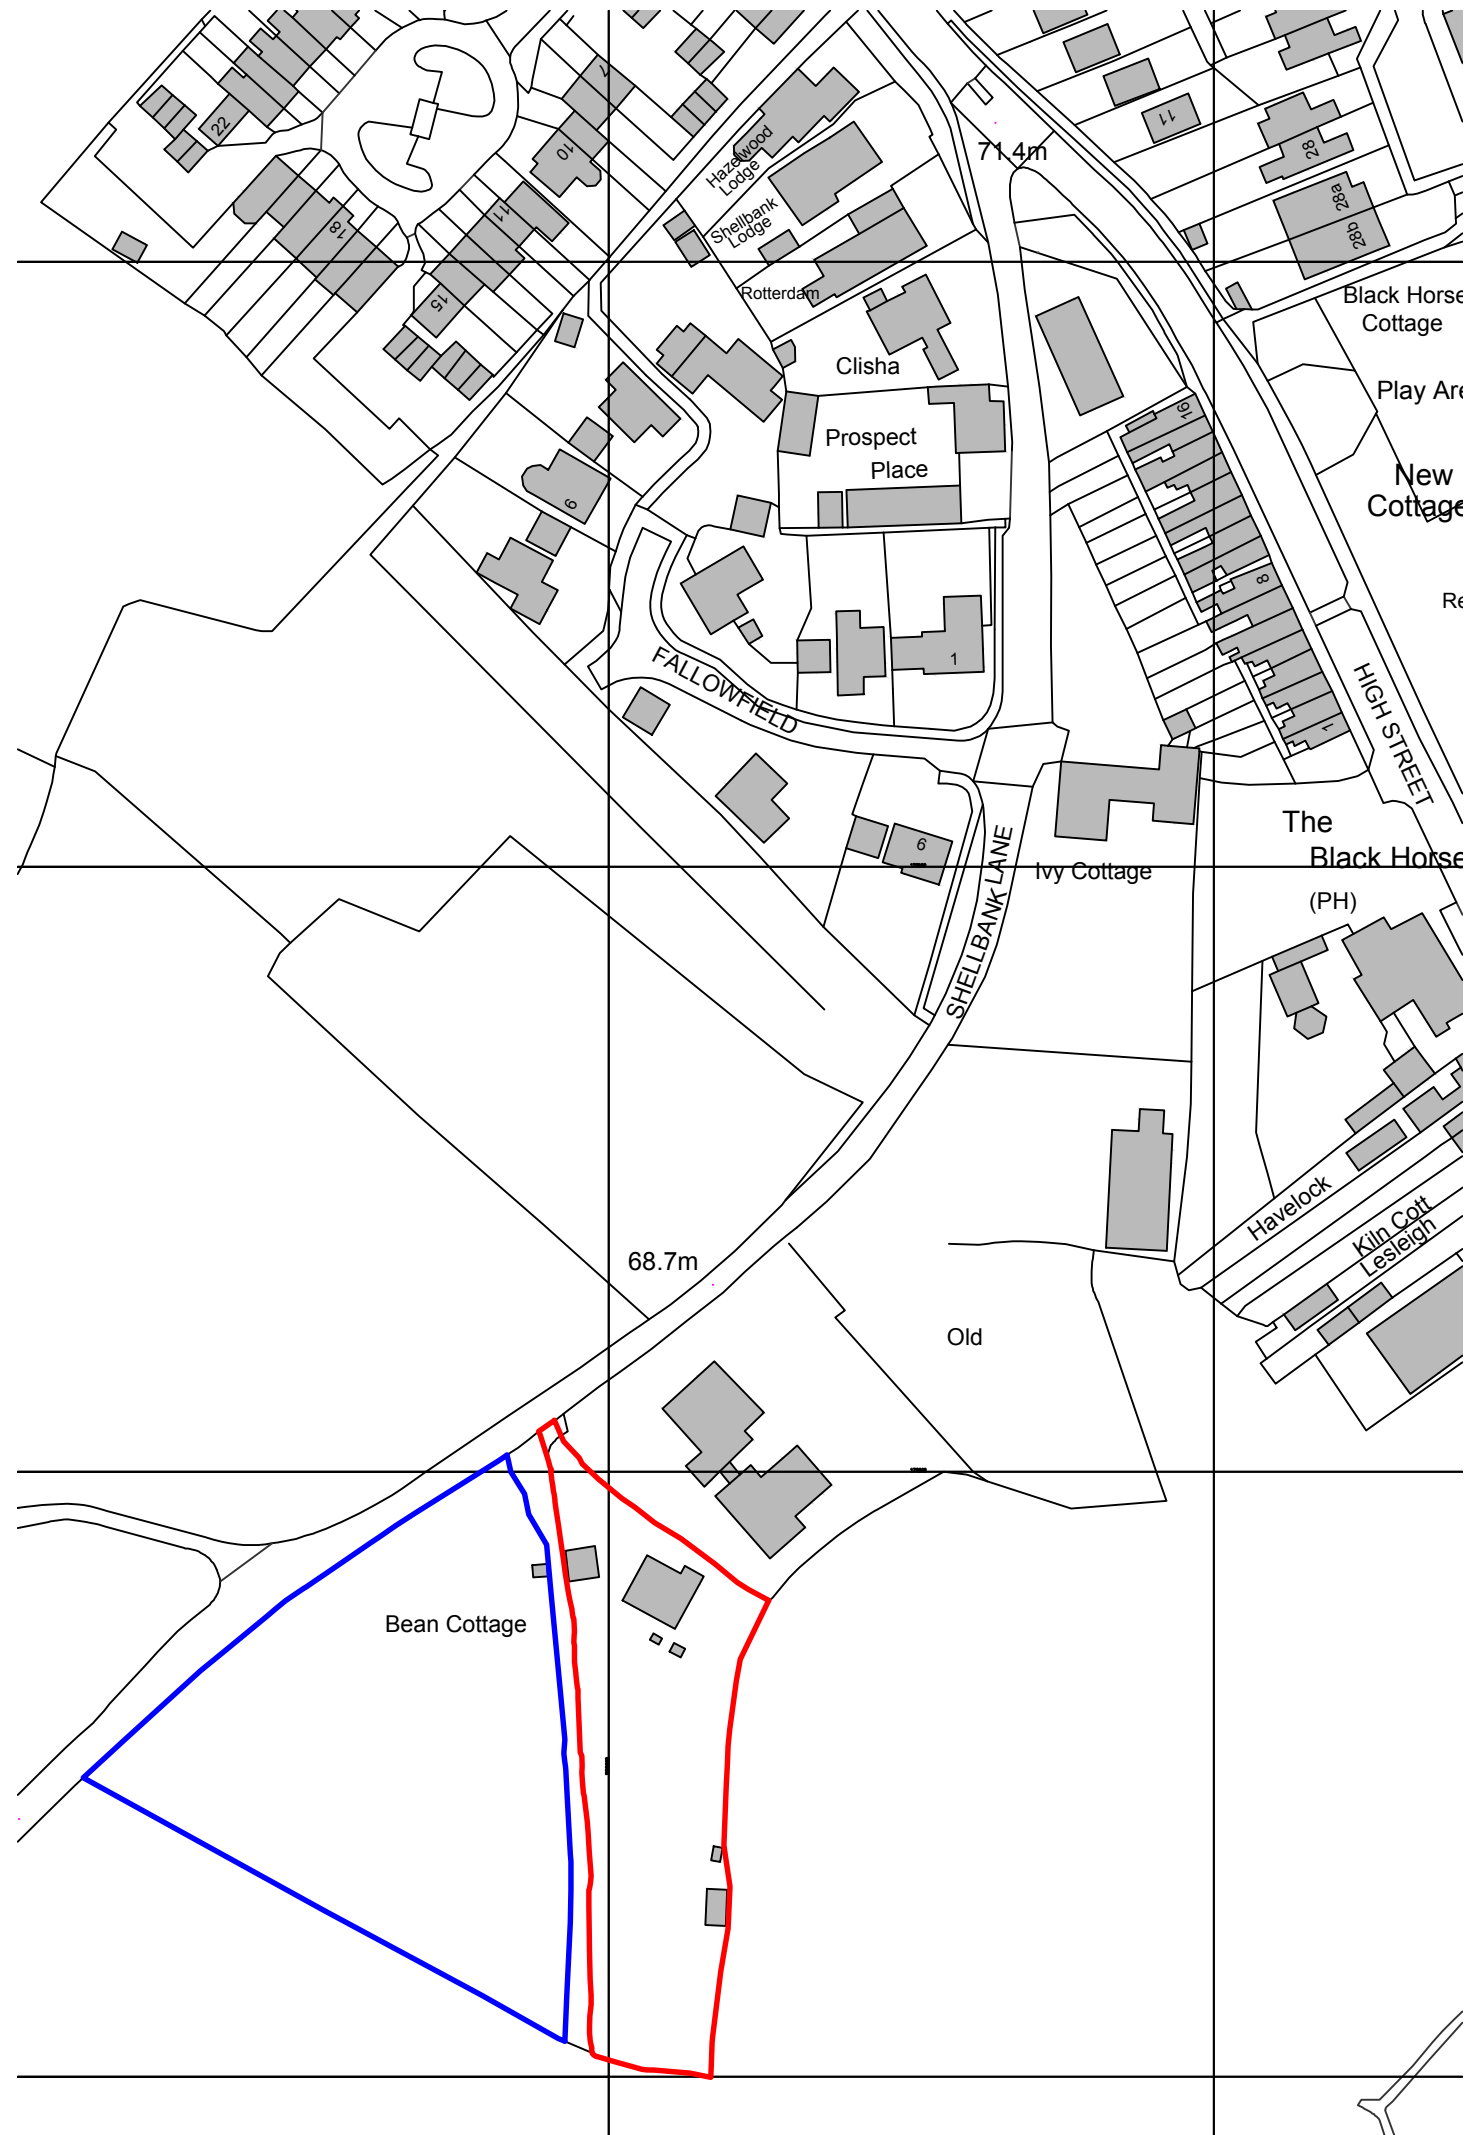

Note  
 This drawing is protected by copyright and must not be copied or reproduced without the written consent of Graham Simpkin Planning. All dimensions and sizes to be checked on site. North points are indicative. ©

Site Location Plan  
 1:1250

2 The Parade, Ash Road, Hartley  
 Longfield, Kent DA3 8BG

Tel: 01474 703705  
 www.grahamsimpkinplanning.co.uk  
 Email: webmail@grahamsimpkinplanning.co.uk

Project Title Bean Cottage, Shellbank Lane, Bean DA2 8AX		Job No 3480
Drawing Title Site Location Plan	Drawing No 01	Revision
Date 02.02.2022	Drawn by MS	Checked by SC
Scale 1:1250 @ A3	Note	