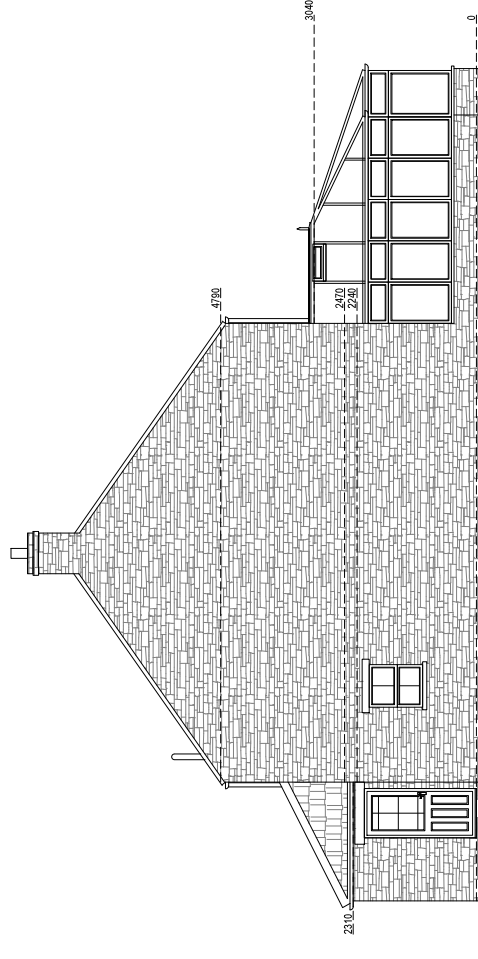

Existing South Elevation
Scale 1:50

Existing East Elevation
Scale 1:50

Existing Ground Floor Plan
Scale 1:50

Existing West Elevation
Scale 1:50

74 Cardiff Road, CF15 7QE • Enquiries@ArkiPlan.co.uk	
Date	09/02/2022
Sheet	22-024_D02 Rev 0
Job	New Extension
Scale	As Shown@A1
Title	As Shown
The Holmeadows, 1 Maypole Court, Richmond DL11 7BP	
Site	