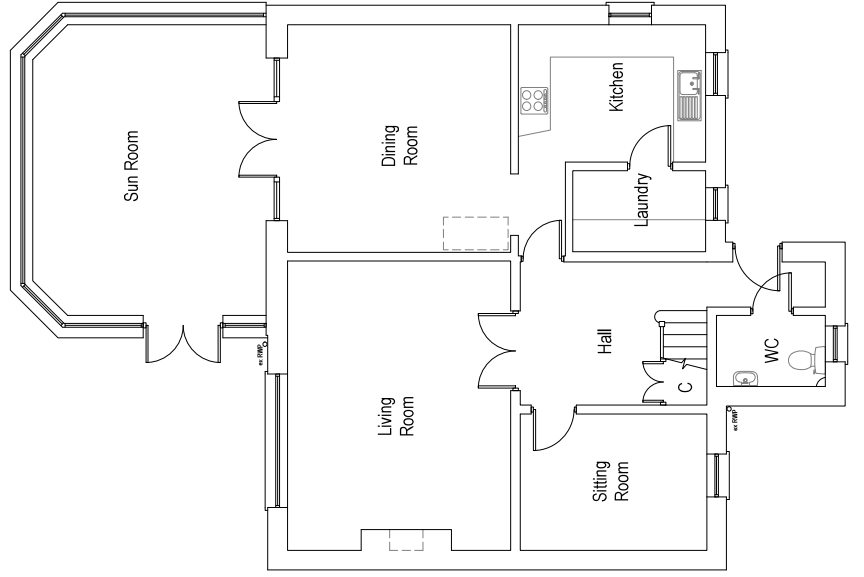

Existing South Elevation
Scale 1:50

Existing East Elevation
Scale 1:50

Existing Ground Floor Plan
Scale 1:50

Existing West Elevation
Scale 1:50

74 Cardiff Road, CF15 7QE • Enquiries@ArkiPlan.co.uk	
Date	09/02/2022
Sheet	22-024_D02 Rev 0
Job	New Extension
Scale	As Shown@A1
Title	As Shown
The Holmeadows, 1 Maypole Court, Richmond DL11 7BP	
Site	