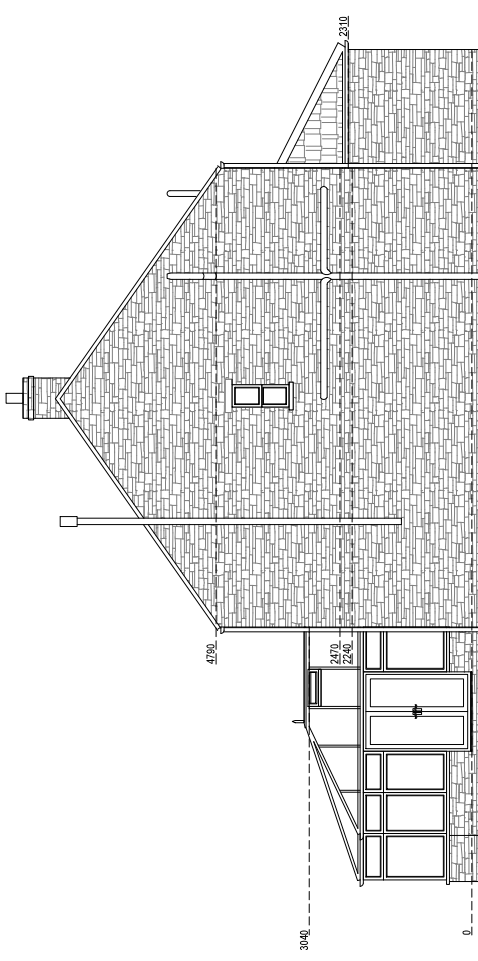

Existing South Elevation
Scale 1:50

Existing East Elevation
Scale 1:50

Existing Ground Floor Plan
Scale 1:50

Existing West Elevation
Scale 1:50

74 Cardiff Road, CF15 7QE • Enquiries@ArkiPlan.co.uk	
Date	09/02/2022
Sheet	22-024_D02 Rev 0
Job	New Extension
Scale	As Shown@A1
Title	As Shown
The Holmeadows, 1 Maypole Court, Richmond DL11 7BP	
Site	