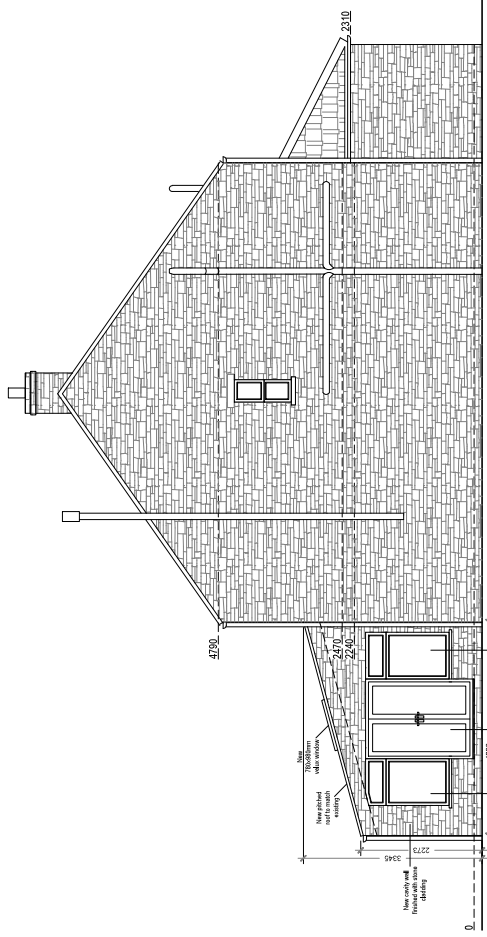

Proposed South Elevation
Scale 1:50

Proposed East Elevation
Scale 1:50

Proposed West Elevation
Scale 1:50

		Date	09/02/2022
		Sheet	22-024_D04_Rev 0
Site The Holmeadows, 1 Maypole Court, Richmond DL11 7BP	Job	New Extension	
	Scale	As Shown@A1	
	Title	As Shown	
74 Cardiff Road, CF15 7QE • Enquiries@ArkiPlan.co.uk			