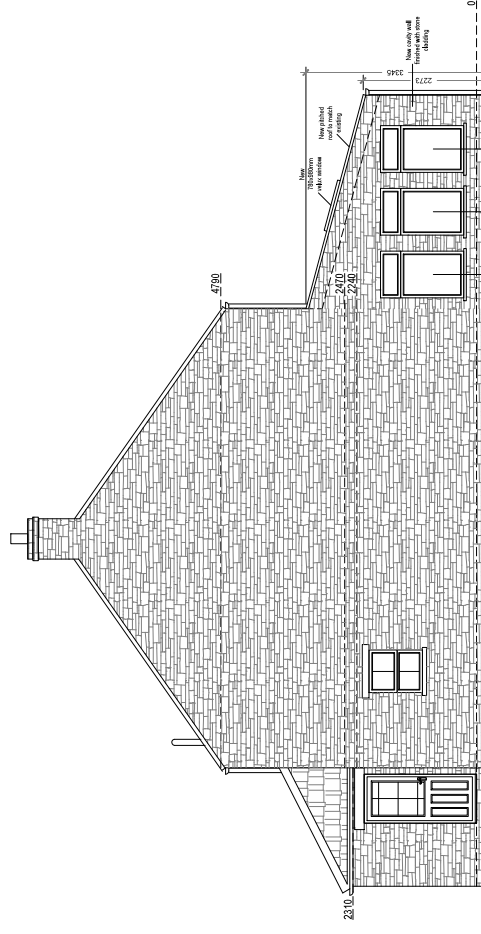

Proposed South Elevation
Scale 1:50

Proposed East Elevation
Scale 1:50

Proposed West Elevation
Scale 1:50

		Date	09/02/2022
		Sheet	22-024_D04_Rev 0
Site The Holmeadows, 1 Maypole Court, Richmond DL11 7BP	Job	New Extension	
	Scale	As Shown@A1	
	Title	As Shown	
74 Cardiff Road, CF15 7QE • Enquiries@ArkiPlan.co.uk			